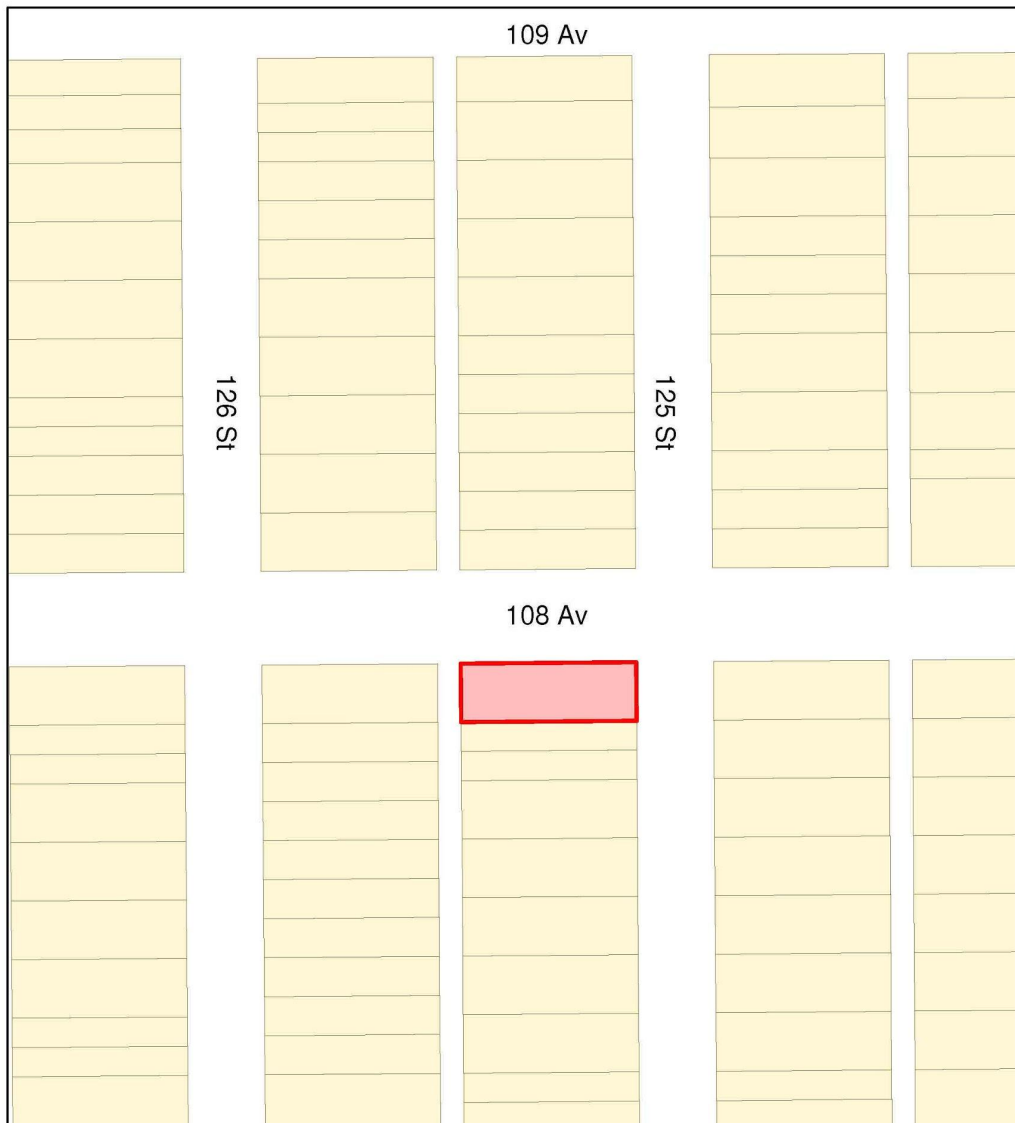

Location Map of the Bashor Residence

10750 - 125 Street NW