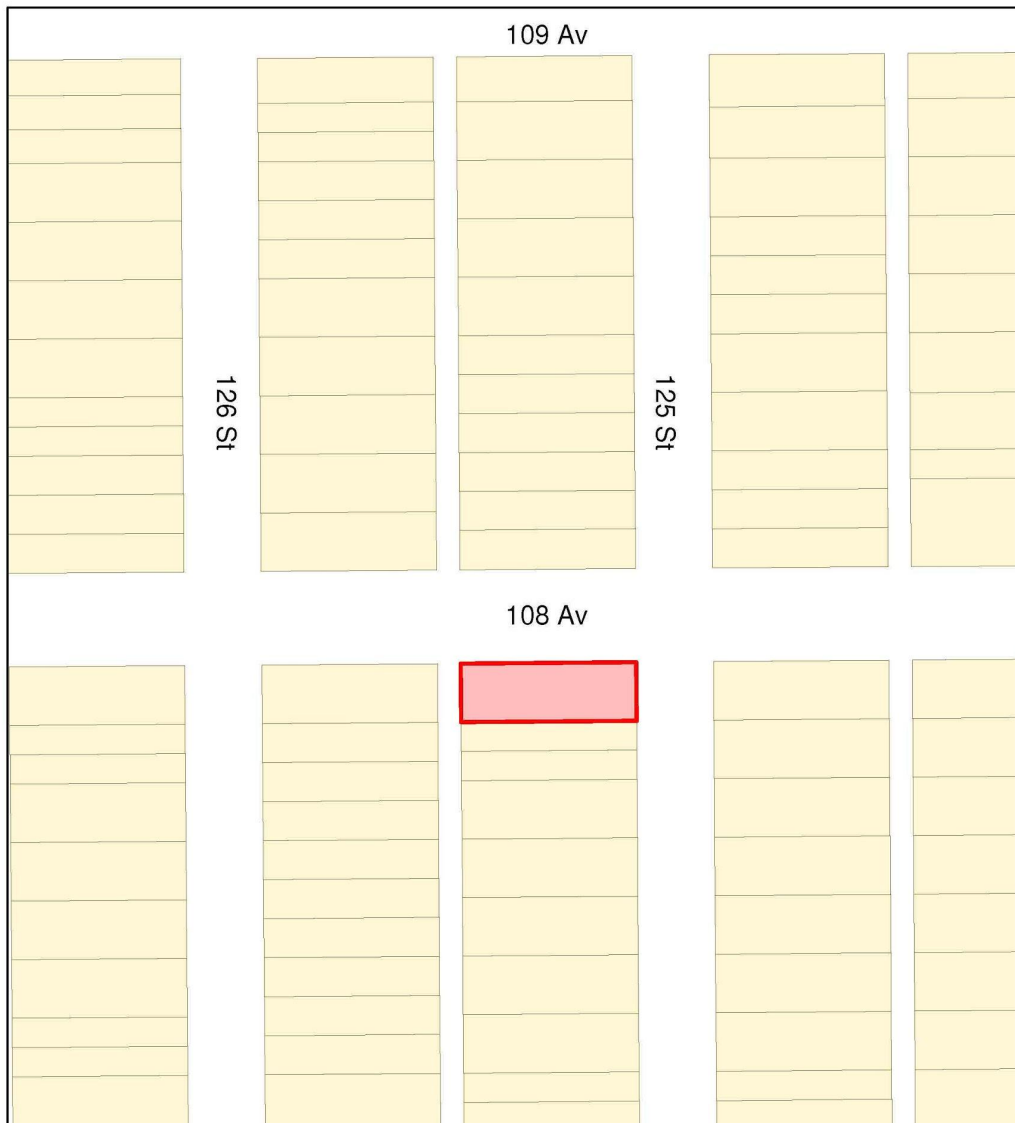

Location Map of the Bashor Residence

**10750 - 125 Street NW**