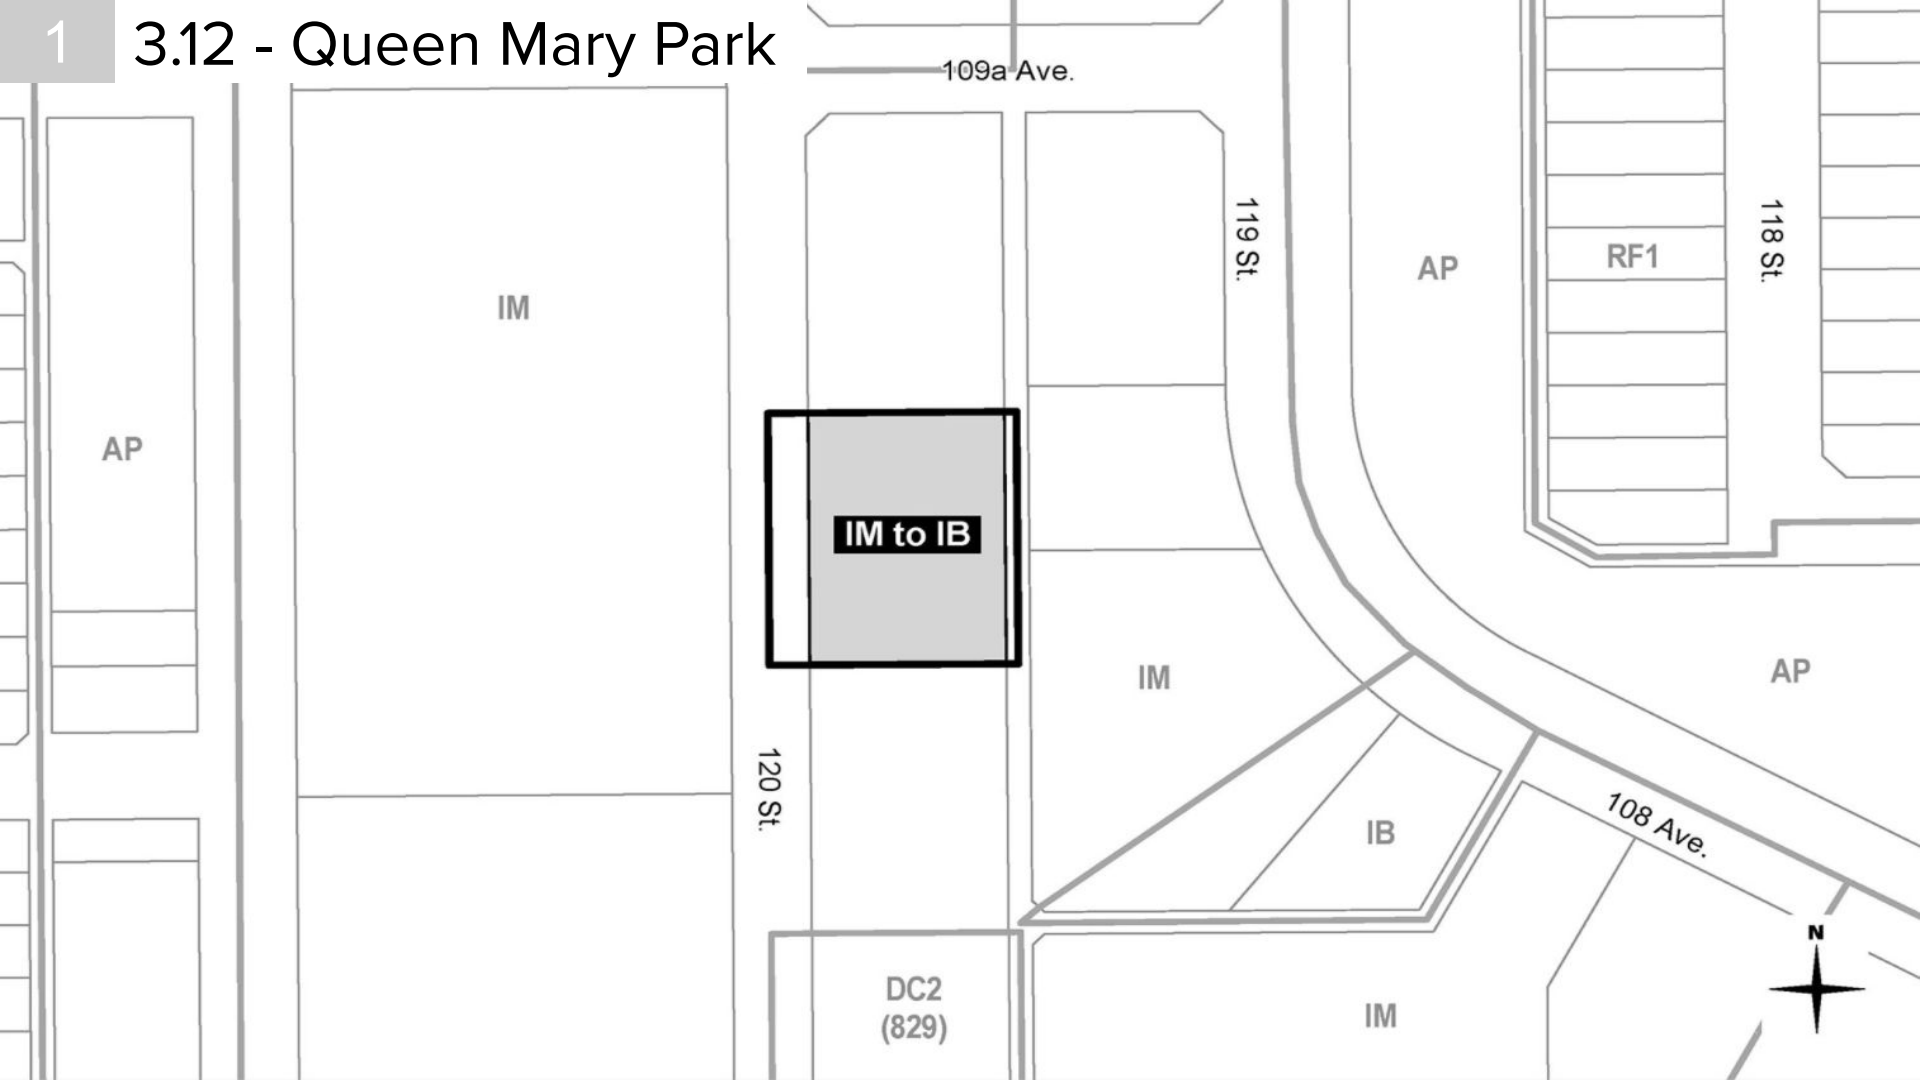

1 3.12 - Queen Mary Park

2 3.12 - Queen Mary Park

109a Ave.

119 St

118 St

IM

AP

RF1

AP

IM to IB

IM

AP

120 St

IB

108 Ave.

DC2
(829)

IM

Aerial Image captured May 2020

3 3.12 - Queen Mary Park

**Map 6 – Queen Mary Park - Overall Plan Concept
Area Redevelopment Plan
(as amended)**

Approved May 26, 2020

4 3.12 - Queen Mary Park