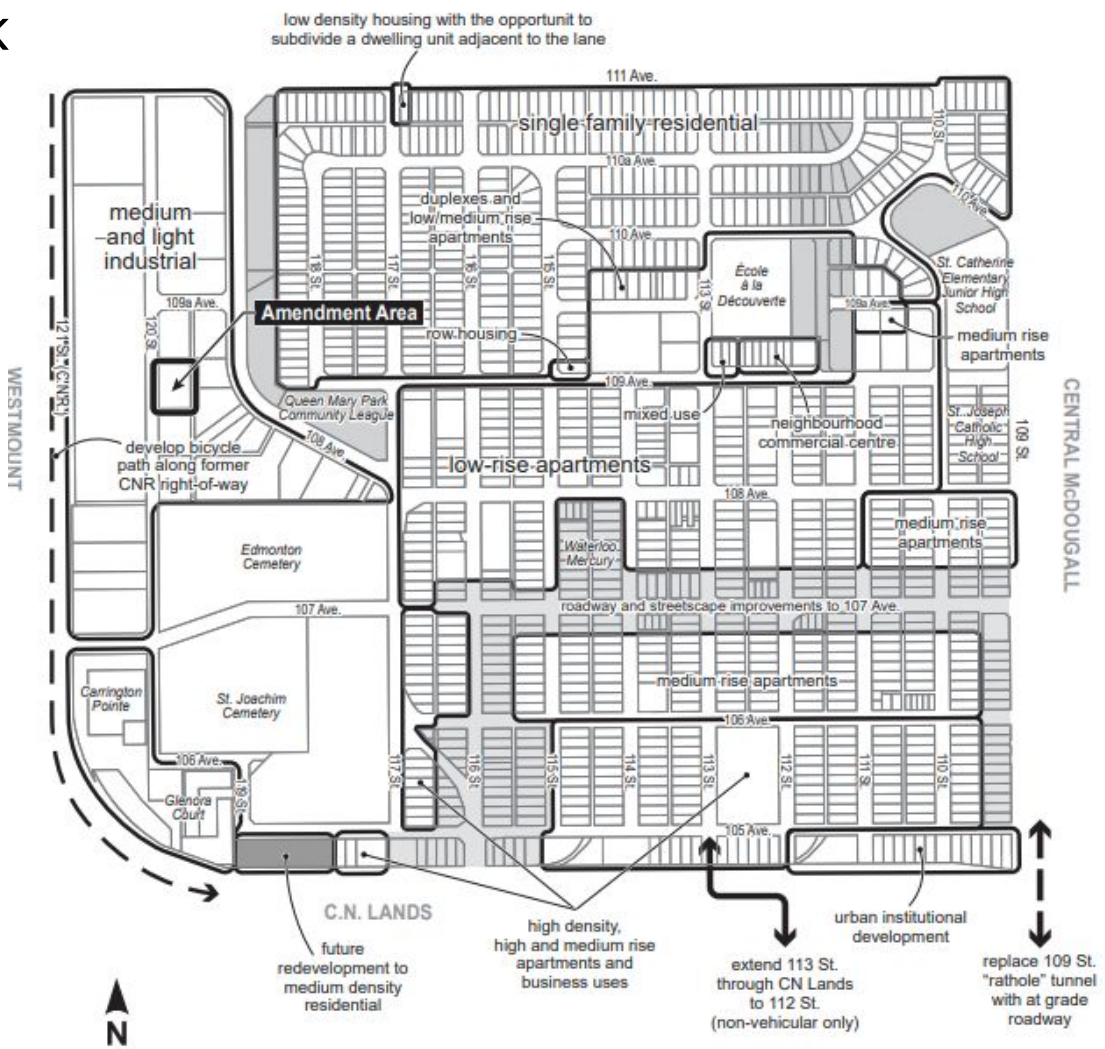

1 3.12 - Queen Mary Park

2 3.12 - Queen Mary Park

109a Ave.

119 St

118 St

IM

AP

RF1

IM

Aerial Image captured May 2020

3 3.12 - Queen Mary Park

**Map 6 – Queen Mary Park - Overall Plan Concept
Area Redevelopment Plan
(as amended)**

Approved May 26, 2020

4 3.12 - Queen Mary Park