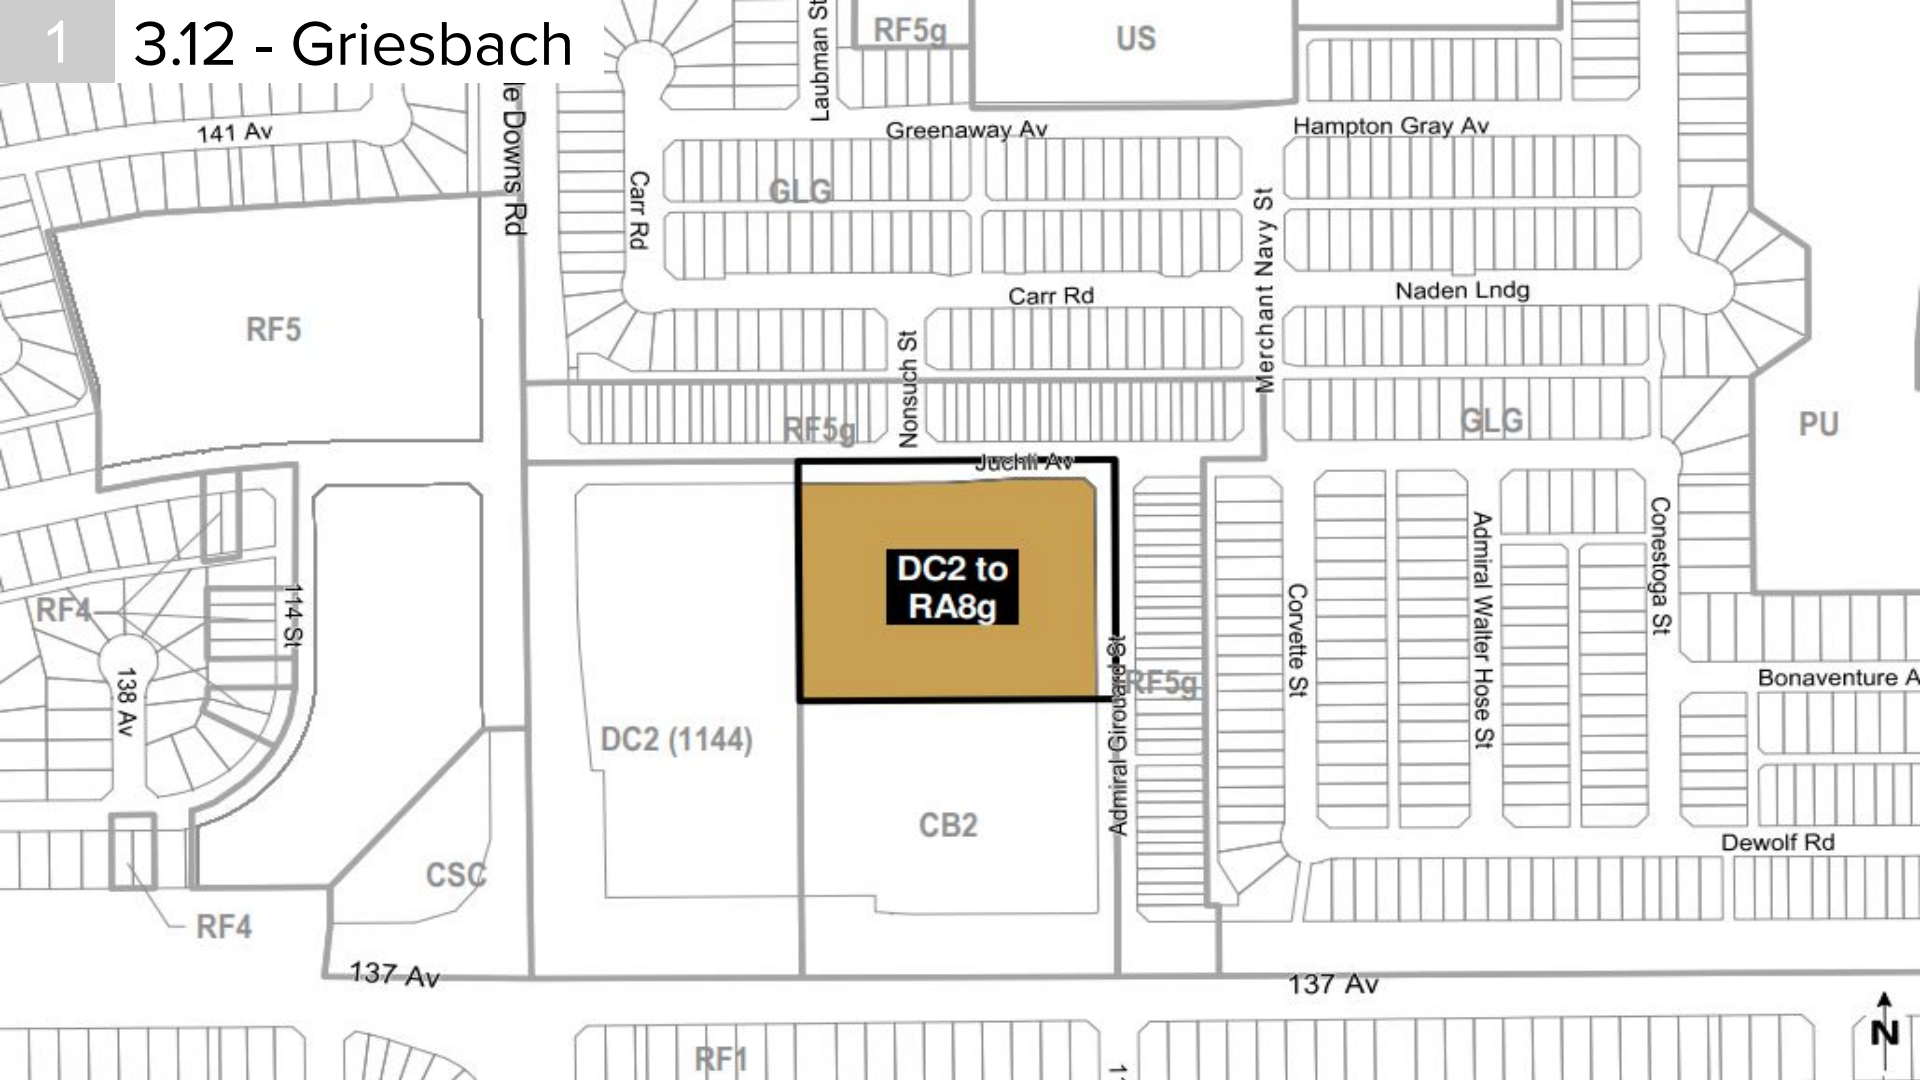

1 3.12 - Griesbach

3.11 - Griesbach

BYLAW 19763
AMENDMENT TO
GRIESBACH
 Neighbourhood Area Structure Plan
 (as amended)

3 3.12 - Griesbach

3.11 - Griesbach

BYLAW 17228
APPROVED
GRIESBACH

Neighbourhood Area Structure Plan
 (as amended)

LA8g Zone

LA7g Zone