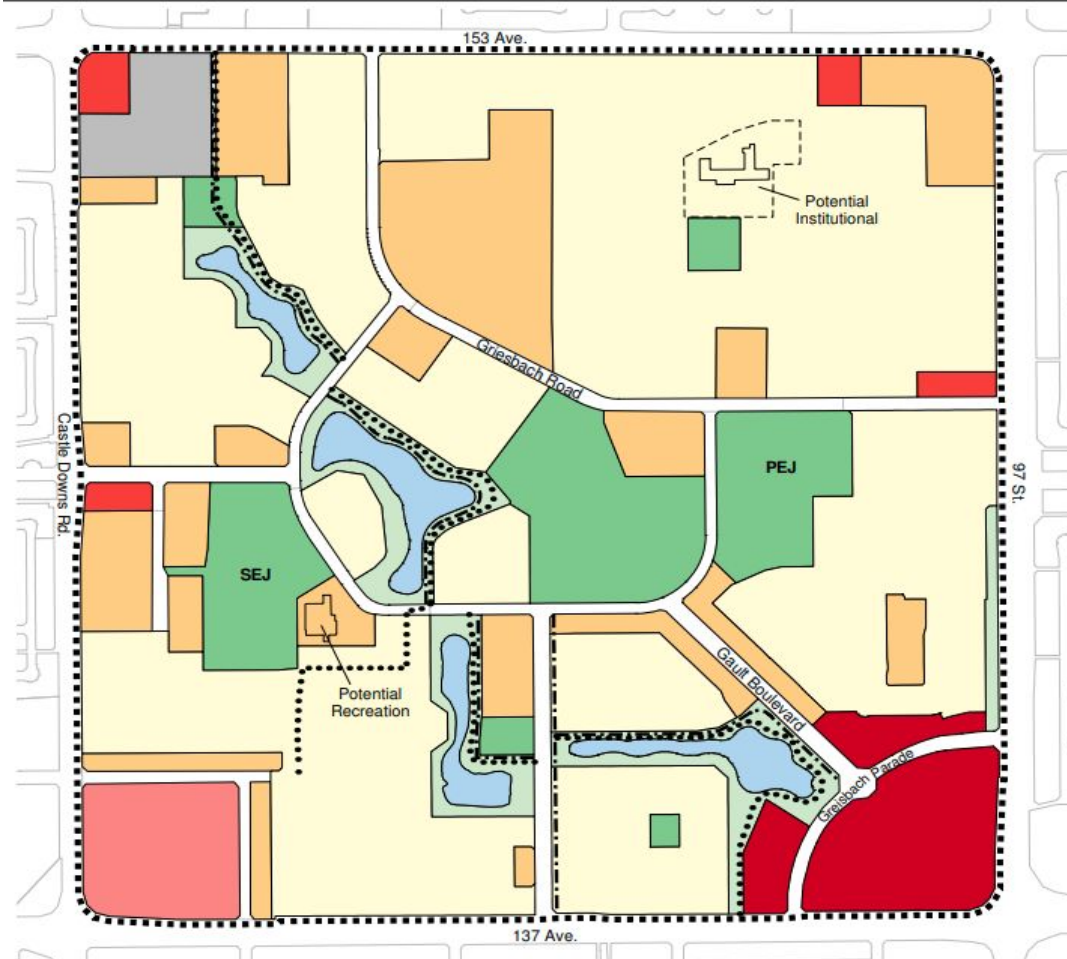

1 3.12 - Griesbach

3.11 - Griesbach

BYLAW 19763
AMENDMENT TO
GRIESBACH
 Neighbourhood Area Structure Plan
 (as amended)

3 3.12 - Griesbach

3.11 - Griesbach

BYLAW 17228
APPROVED
GRIESBACH

Neighbourhood Area Structure Plan
 (as amended)

LA8g Zone

LA7g Zone