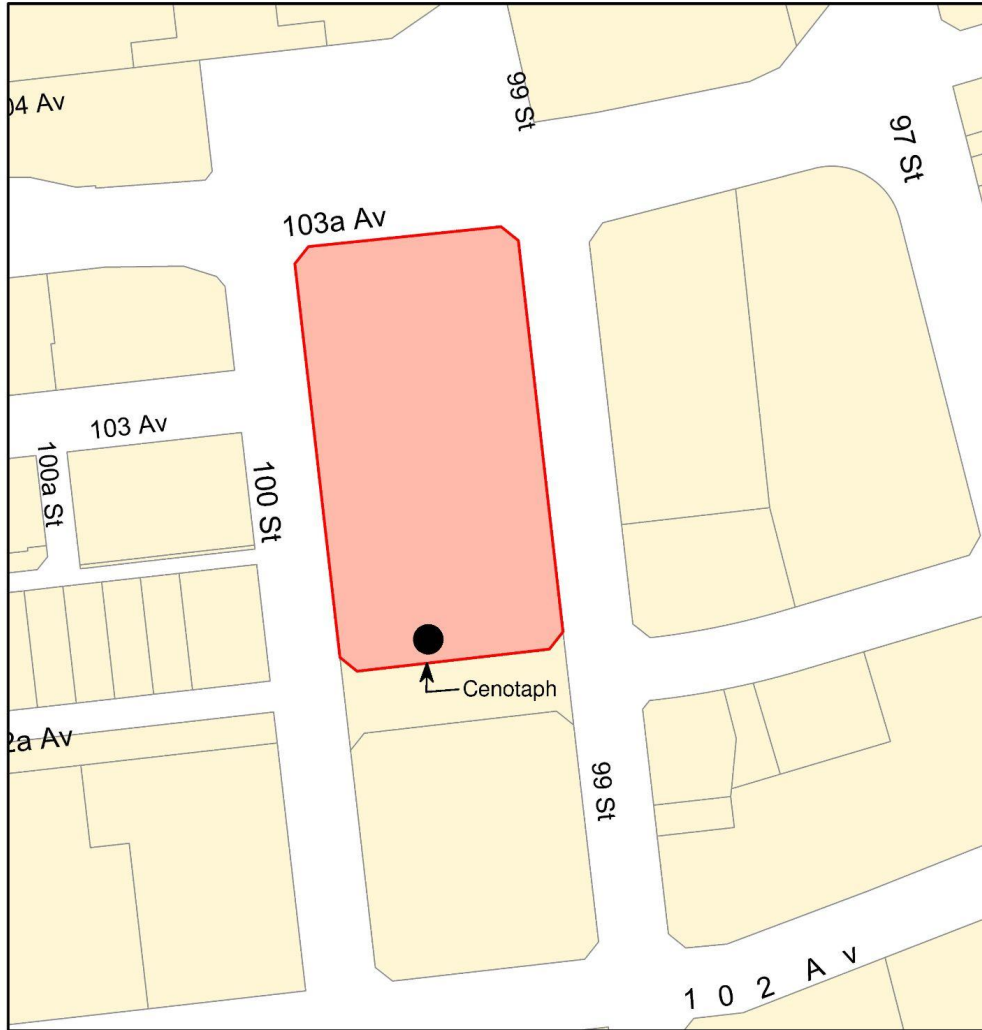

Location Map of the Edmonton Cenotaph

Location Map

**1 Sir Winston Churchill Square NW  
Edmonton Cenotaph**