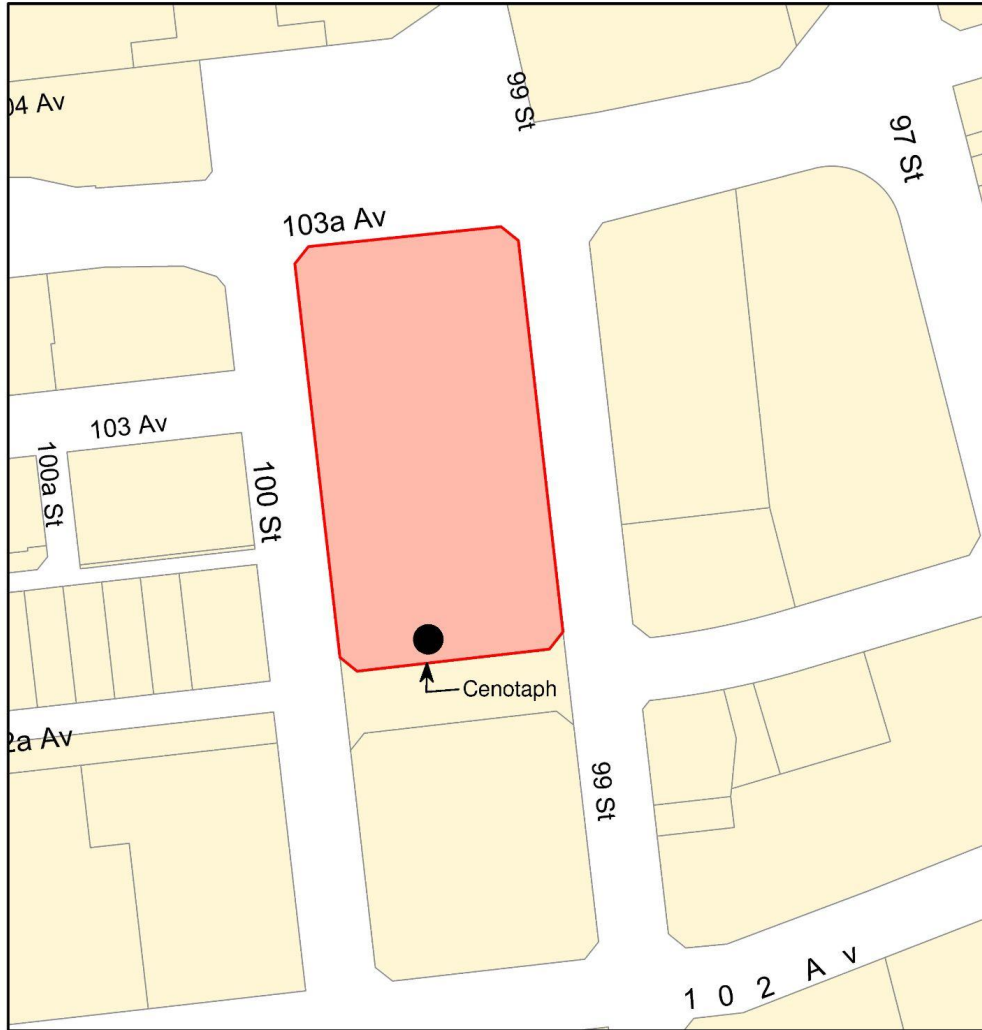

Location Map of the Edmonton Cenotaph

Location Map

**1 Sir Winston Churchill Square NW
Edmonton Cenotaph**