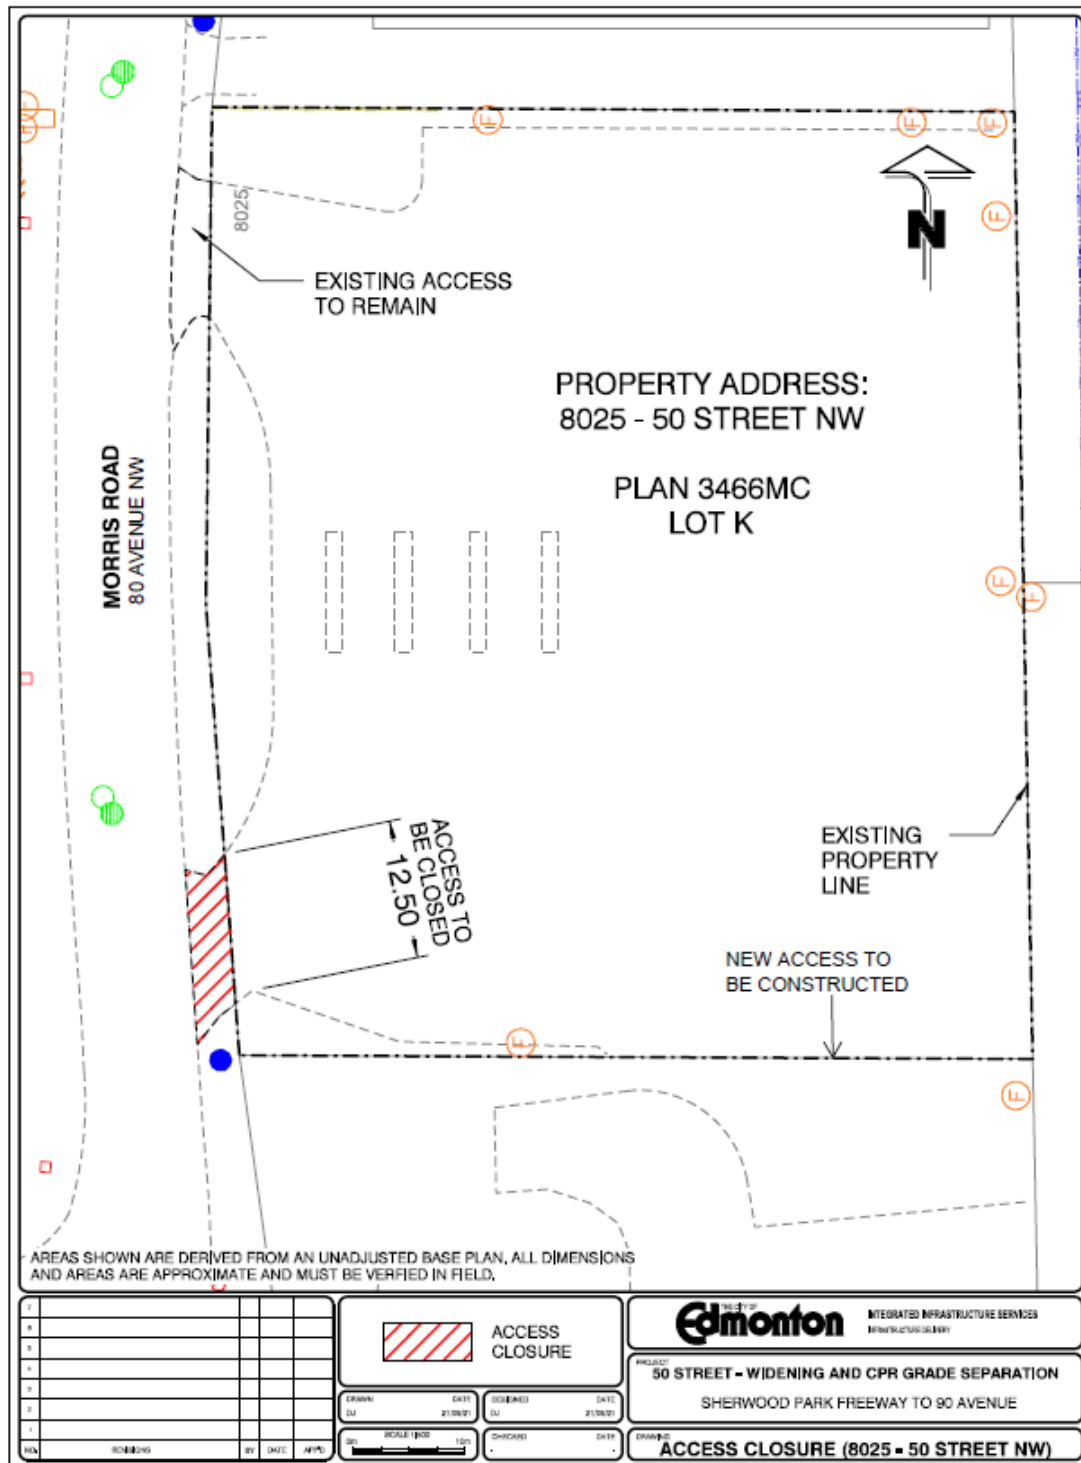

Access Closure Location

Plan View of Site at 8025 - 50 Street NW:

Attachment 2

Street View of Site Access To Be Closed:

Image capture: Oct 2020 © 2021 Google

Street View of Site Access to Remain:

Image capture: Oct 2020 © 2021 Google