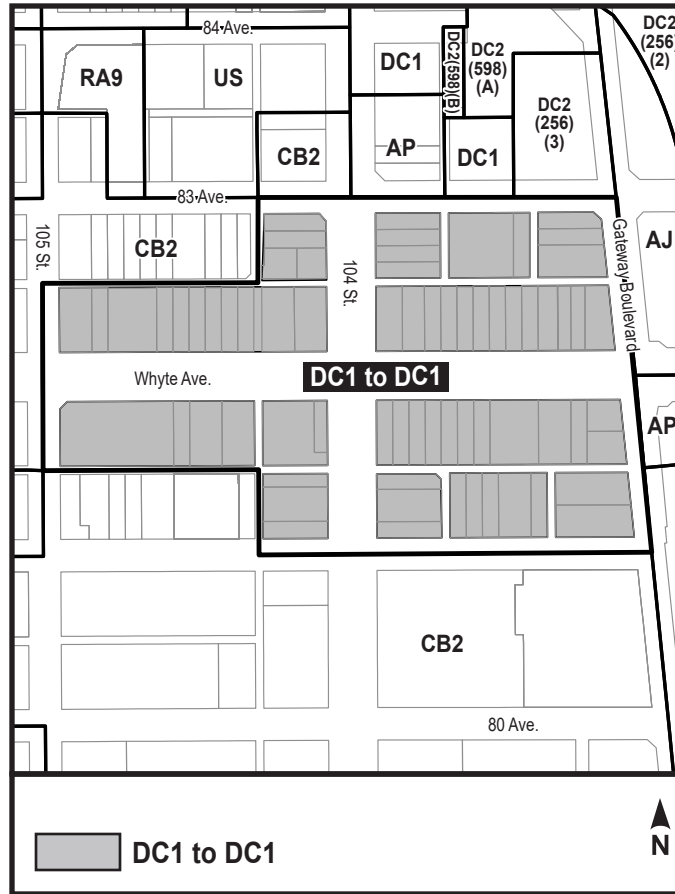

CHARTER BYLAW 18432