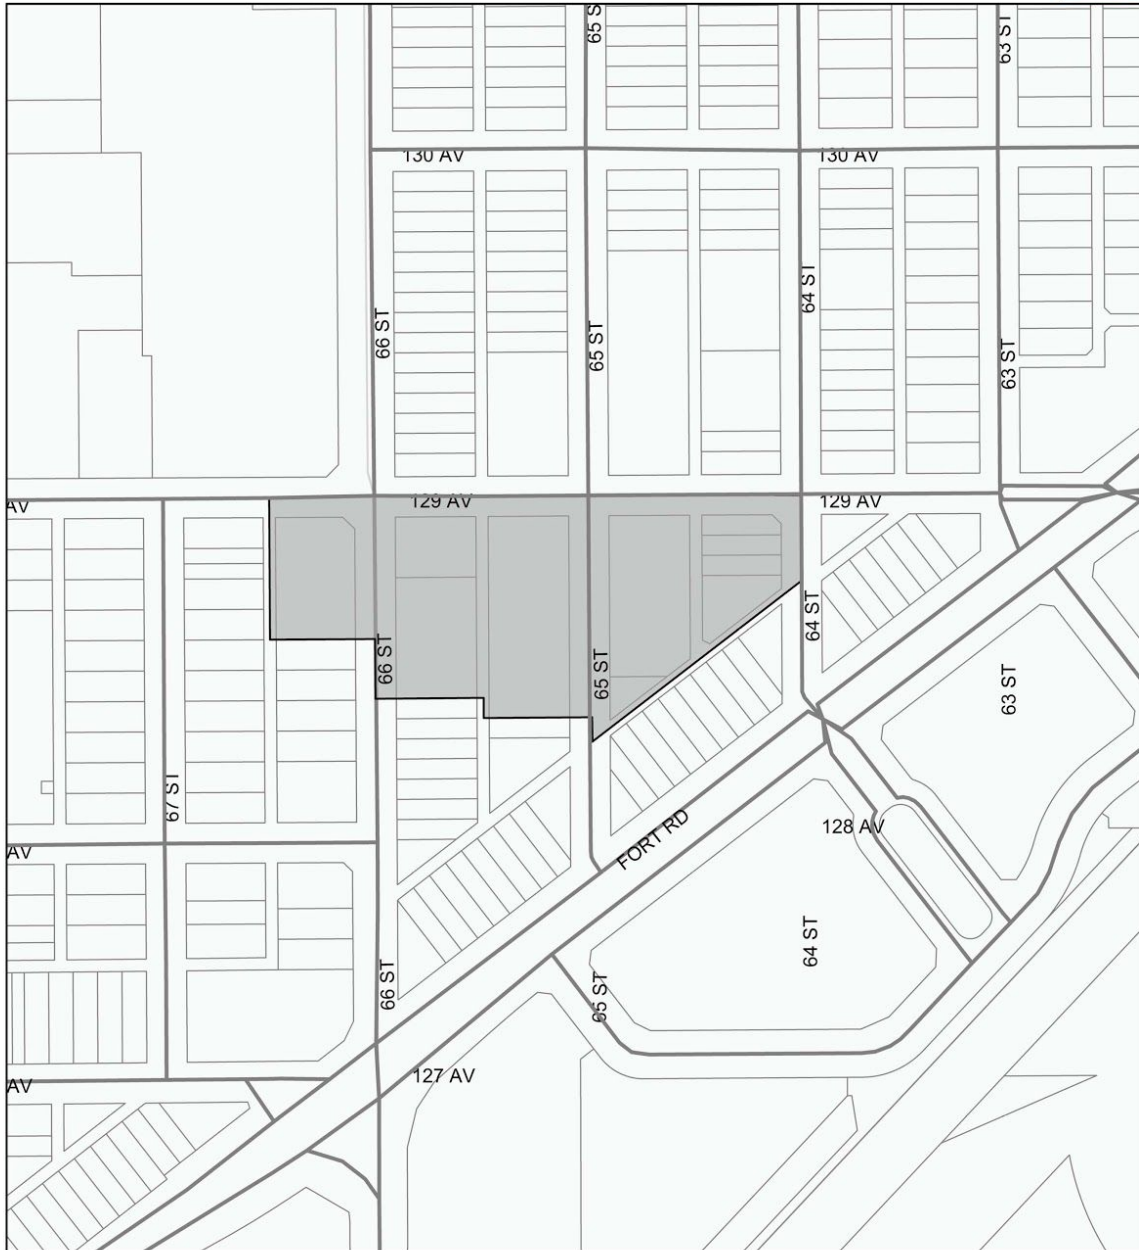

Map of High Rise Residential Overlay Properties

High Rise Residential Overlay: Fort Road

Map Compiled by:
Zoning Bylaw,
Development Services

September 2017

The City of Edmonton disclaims any
liability for the use of this map.

LEGEND

-  High Rise Residential Overlay
-  Legal Parcels

No reproduction of this map, in whole or in part, is permitted without express written consent of the City of Edmonton, Urban Form and Corporate Strategic Development Department

High Rise Residential Overlay: Stadium Station

Map Compiled by:
 Zoning Bylaw,
 Development Services
 September 2017

The City of Edmonton disclaims any liability for the use of this map.

LEGEND

-  High Rise Residential Overlay
-  Legal Parcels
-  Natural Areas

No reproduction of this map, in whole or in part, is permitted without express written consent of the City of Edmonton, Urban Form and Corporate Strategic Development Department

High Rise Residential Overlay: Garneau Area 1