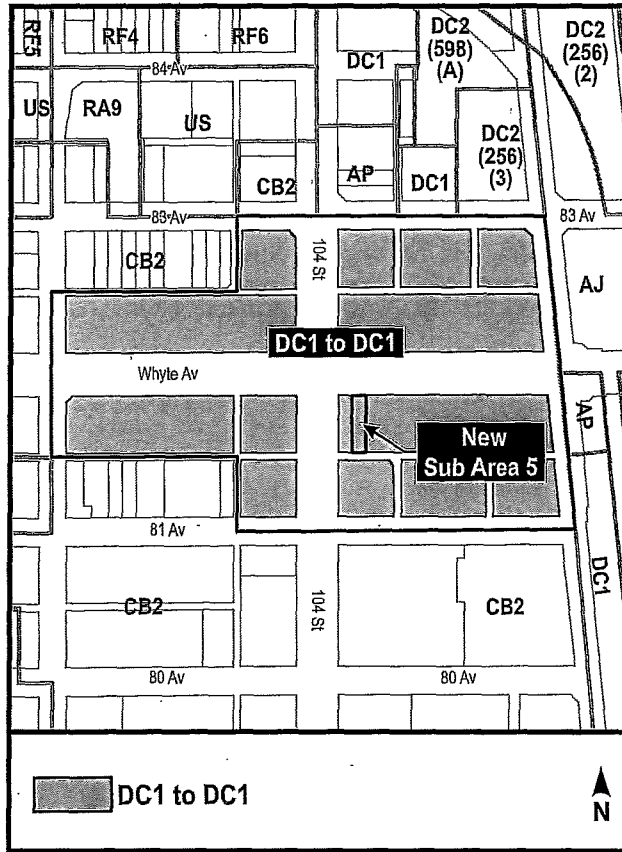

BYLAW 18239