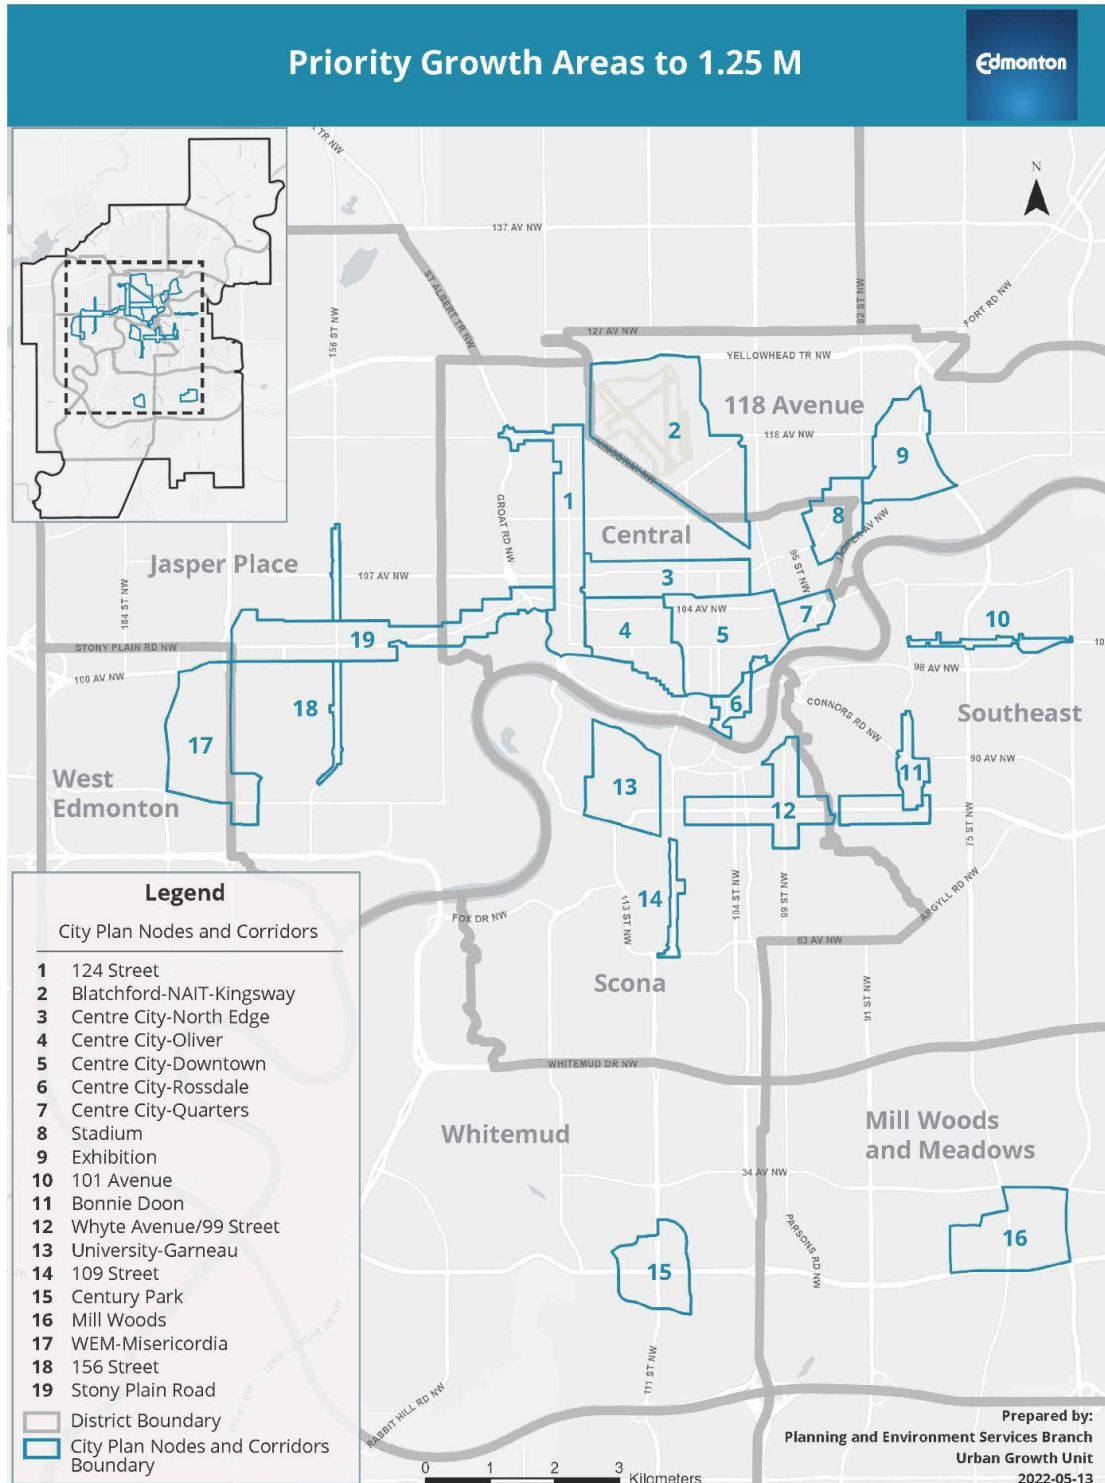

Priority Growth Areas Map

Note: The priority growth areas are a subset of The City Plan Nodes and Corridors Network (City Plan Map 3). The geographic boundaries of some nodes and corridors may be refined during the development of district plans.