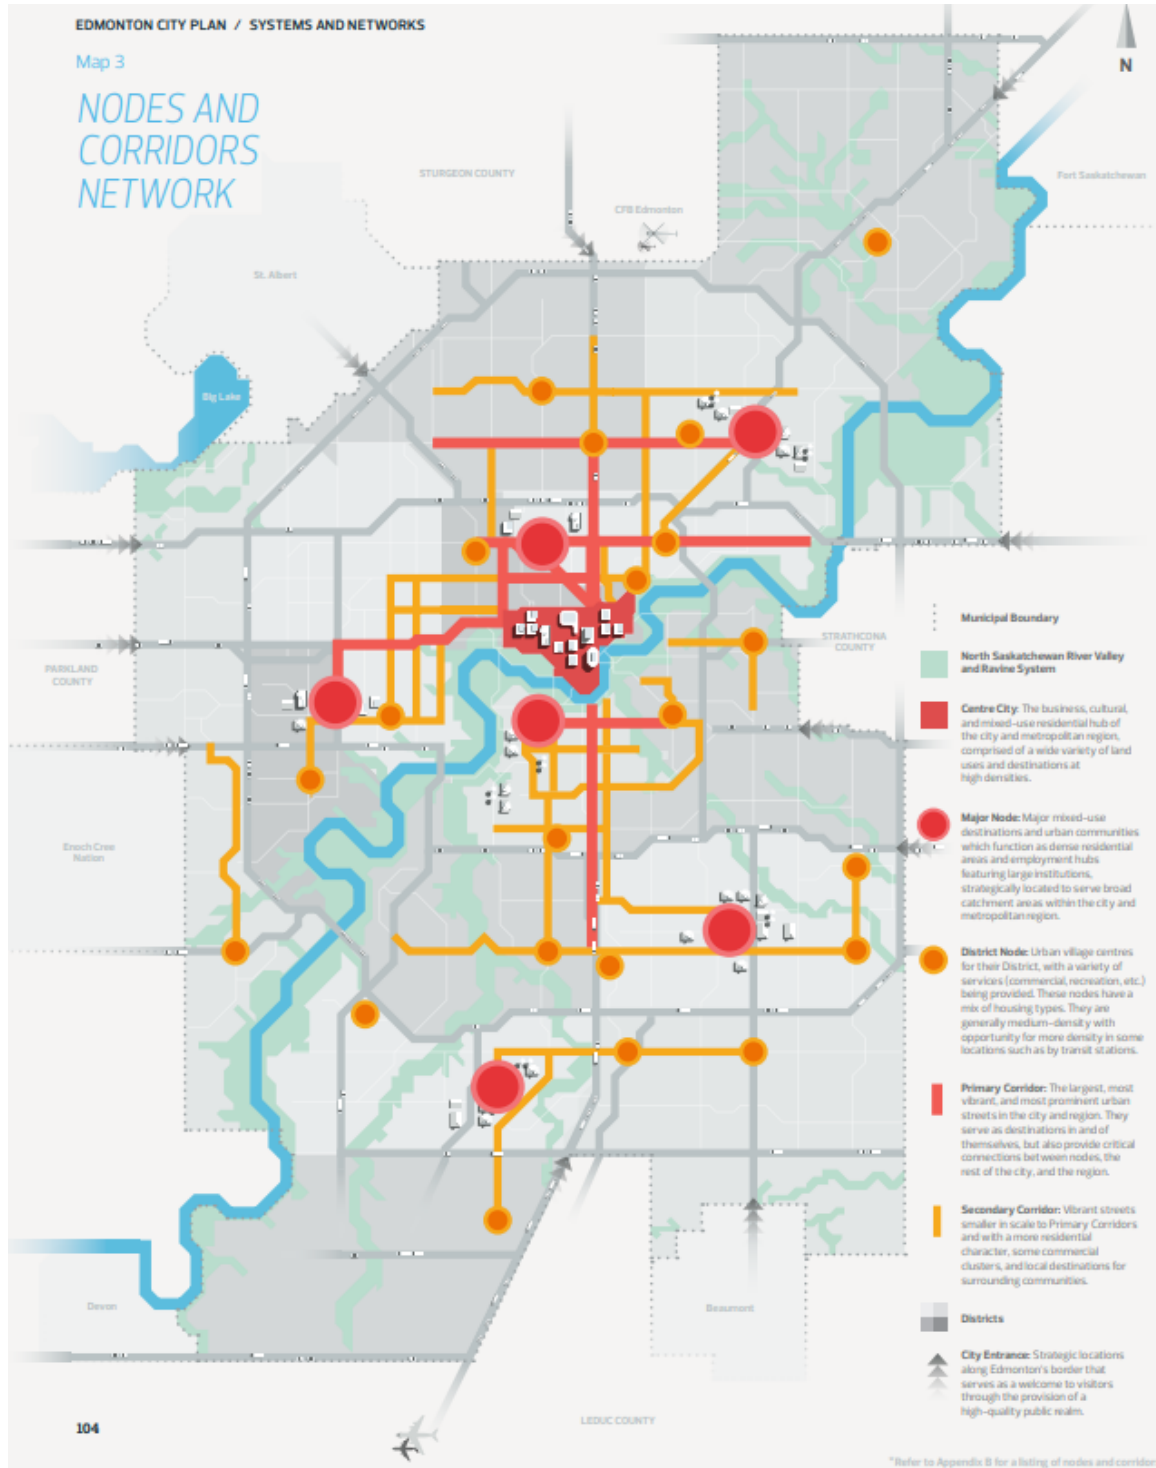

City Plan Nodes and Corridors Network Map

Note: The priority growth areas are a subset of The City Plan Nodes and Corridors Network (City Plan Map 3). The geographic boundaries of some nodes and corridors may be refined during the development of district plans.