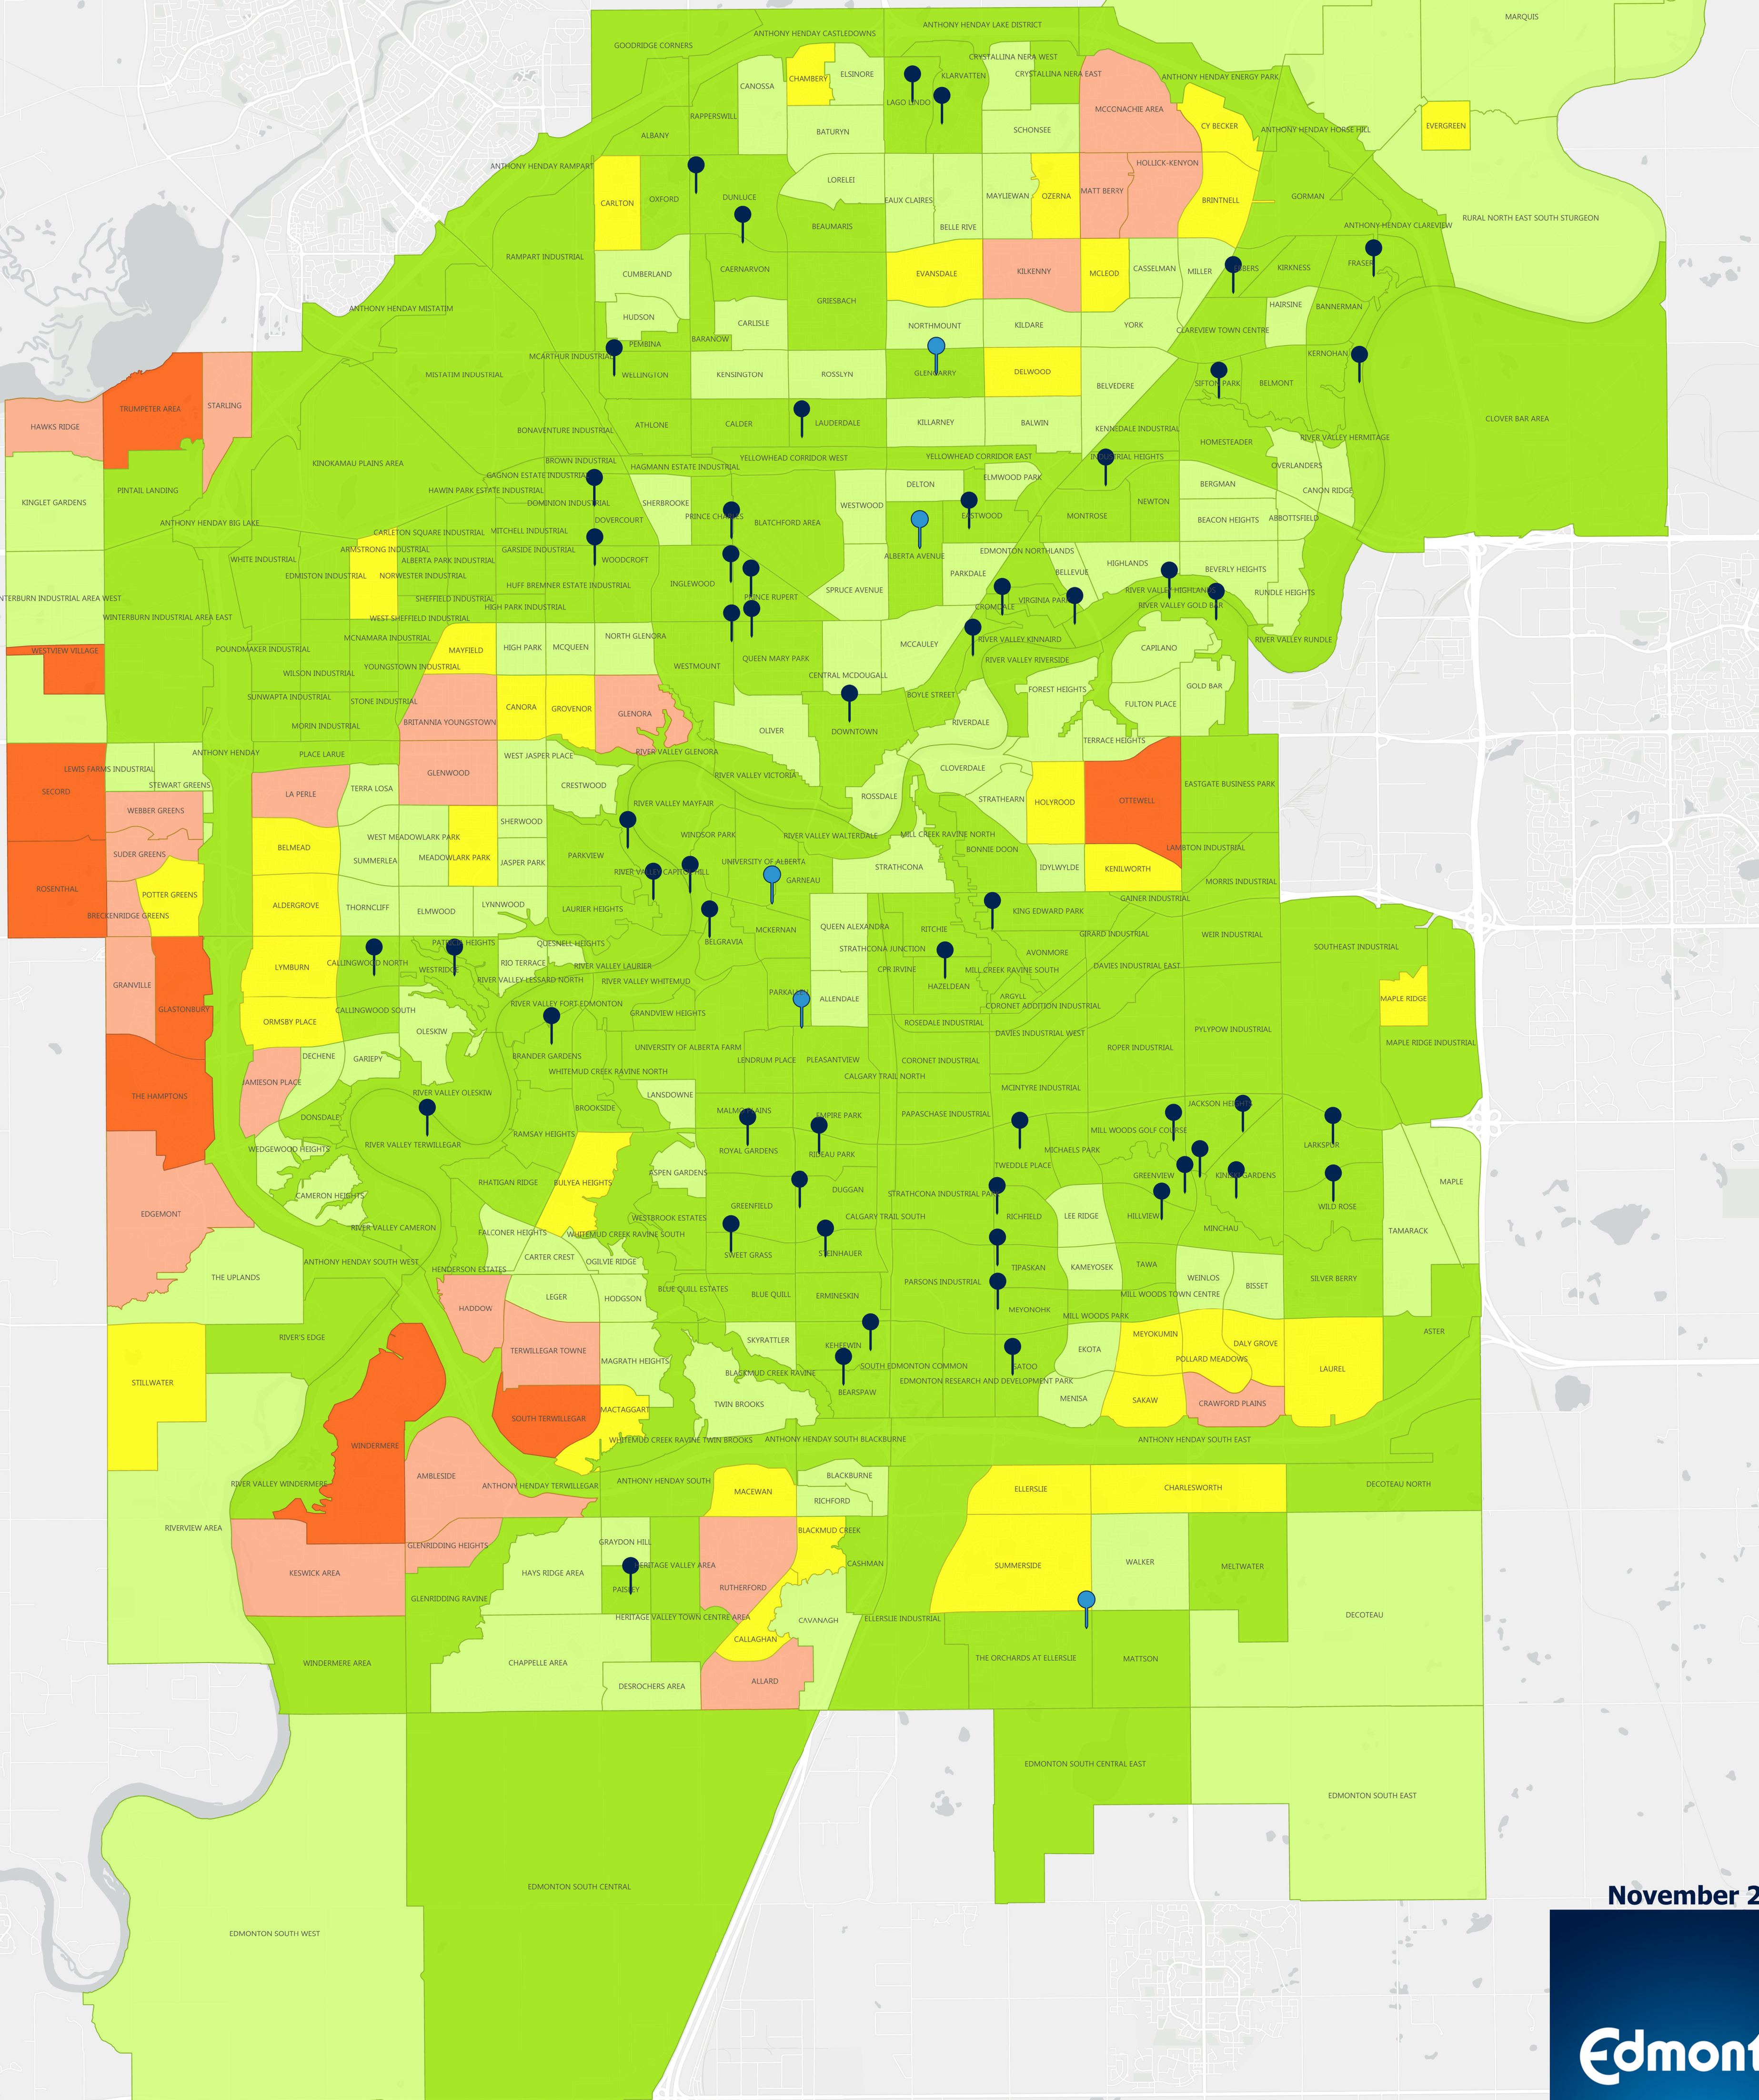

City of Edmonton

Dog Off-Leash Area Access

-  Off-Leash Area (Active)
-  Off-Leash Area (In Development)

Access to an Off-Leash Area*

*Based on dog population and neighbourhood proximity to an off-leash area

November 2021

Edmonton