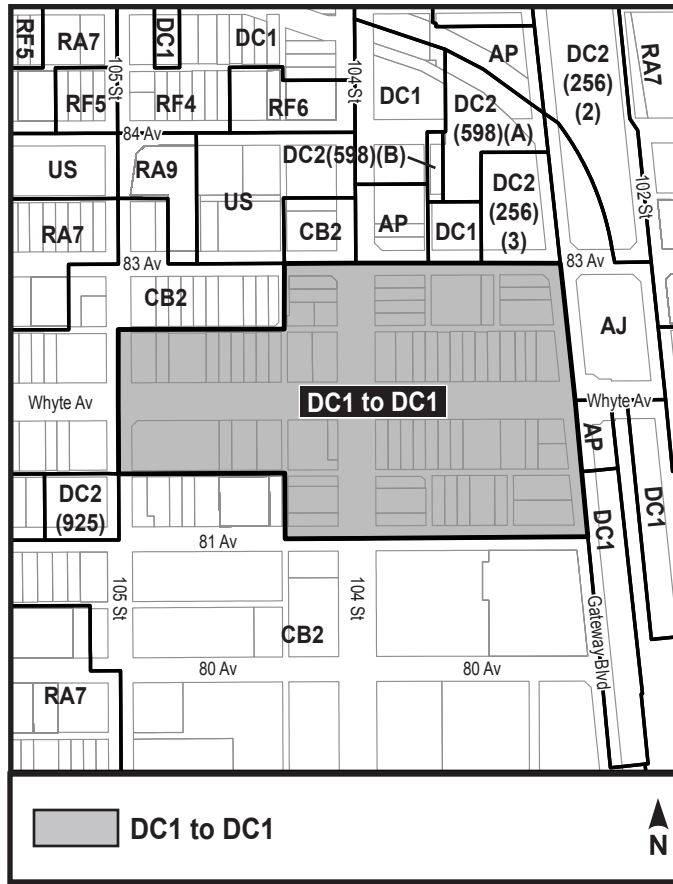

BYLAW 18165