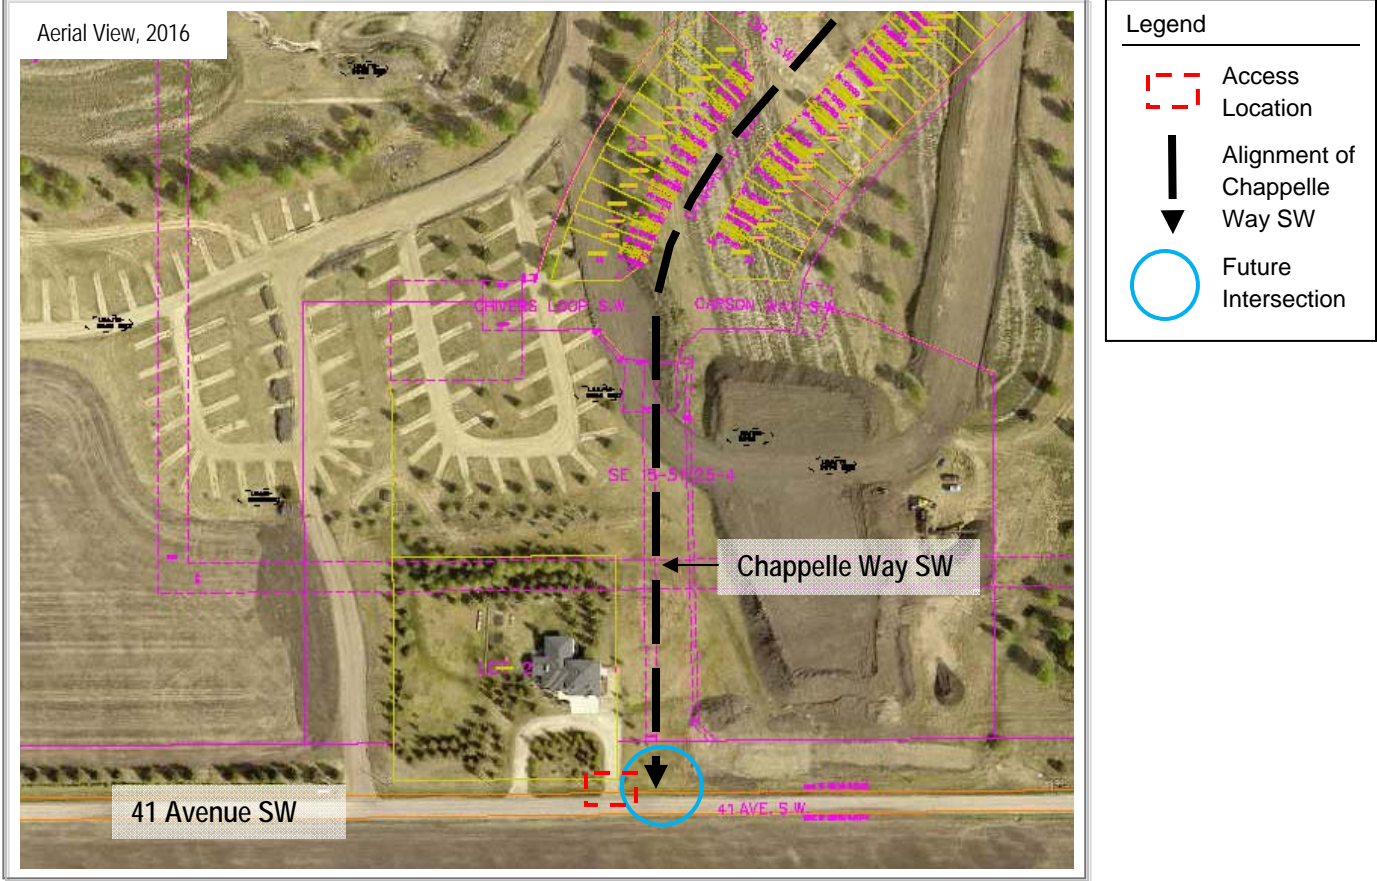

Location Plan and Street View Image

Figure 1. Location Plan for 15860 – 41 Avenue SW

Figure 2. Street View Image of 15860 – 41 Avenue SW on 41 Avenue SW