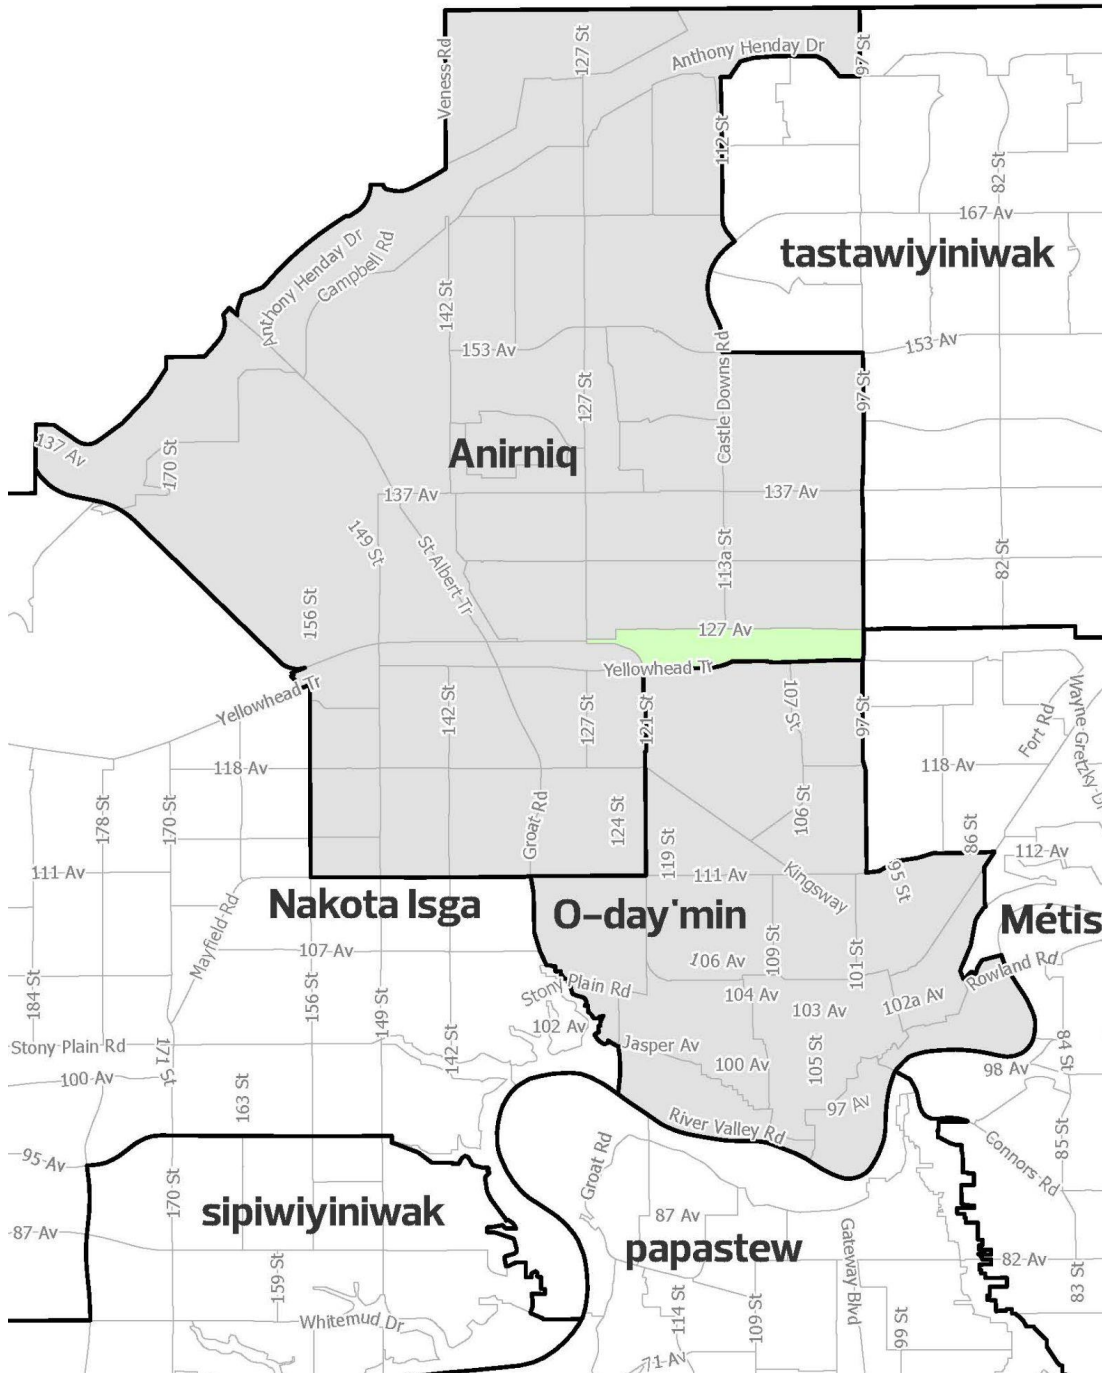

### Potential Adjustment 2

#### Move Yellowhead Trail Corridor from Anirniq to O-day'min

\*current ward boundary shown