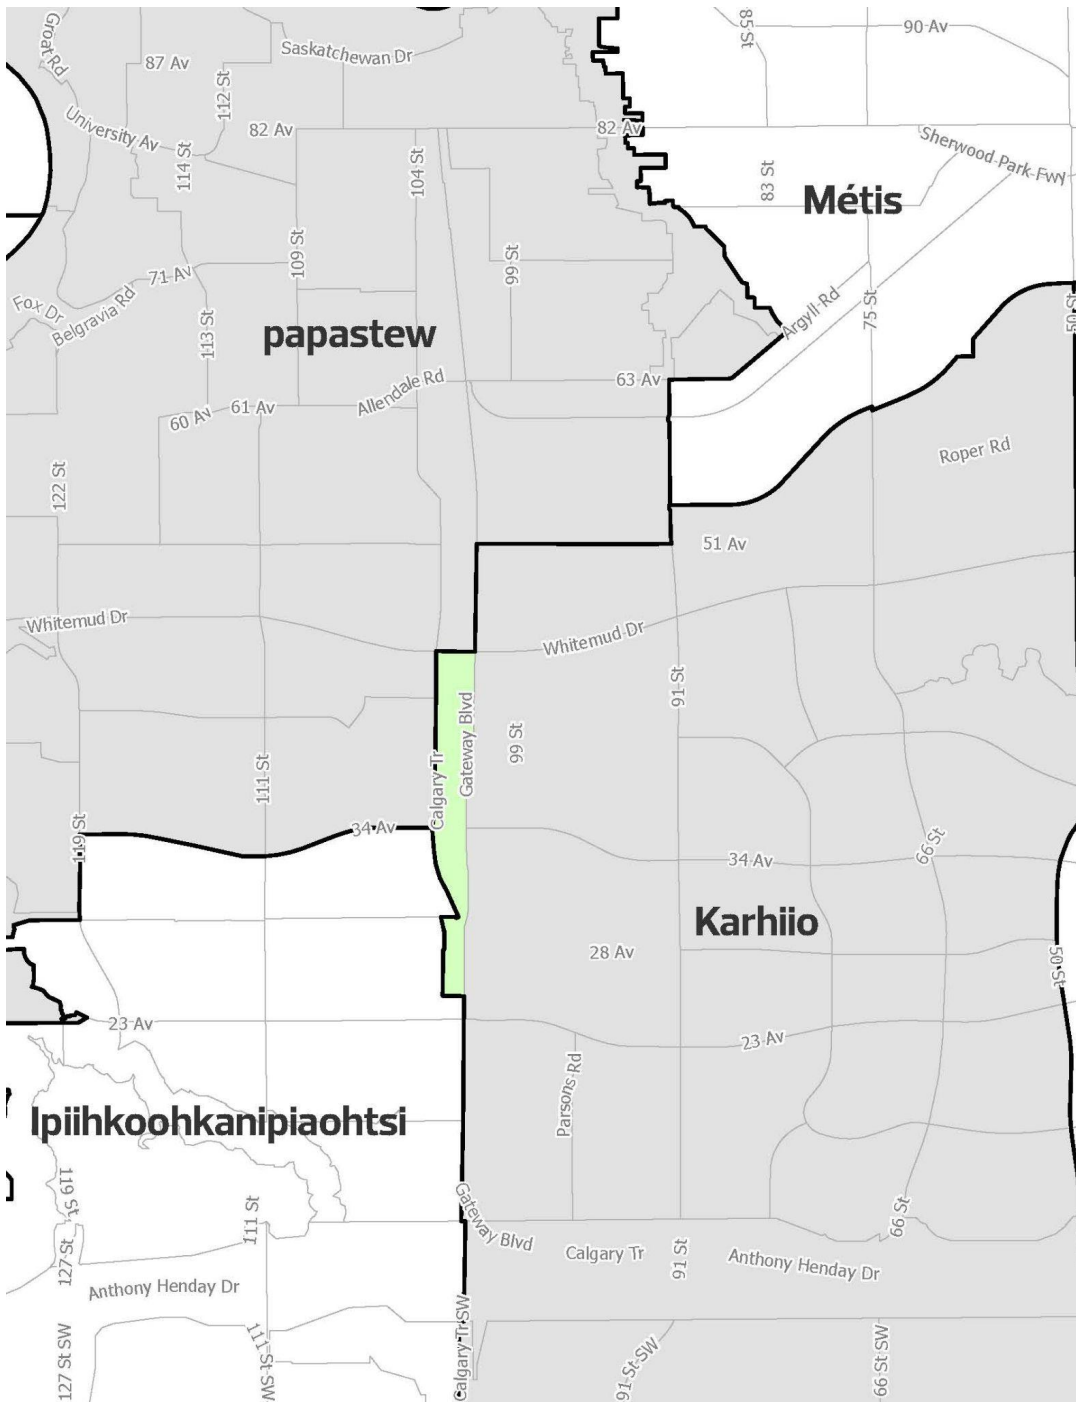

Potential Adjustment 1

Move Calgary Trail South Neighbourhood from Karhiio to Papastew

\*current ward boundary shown