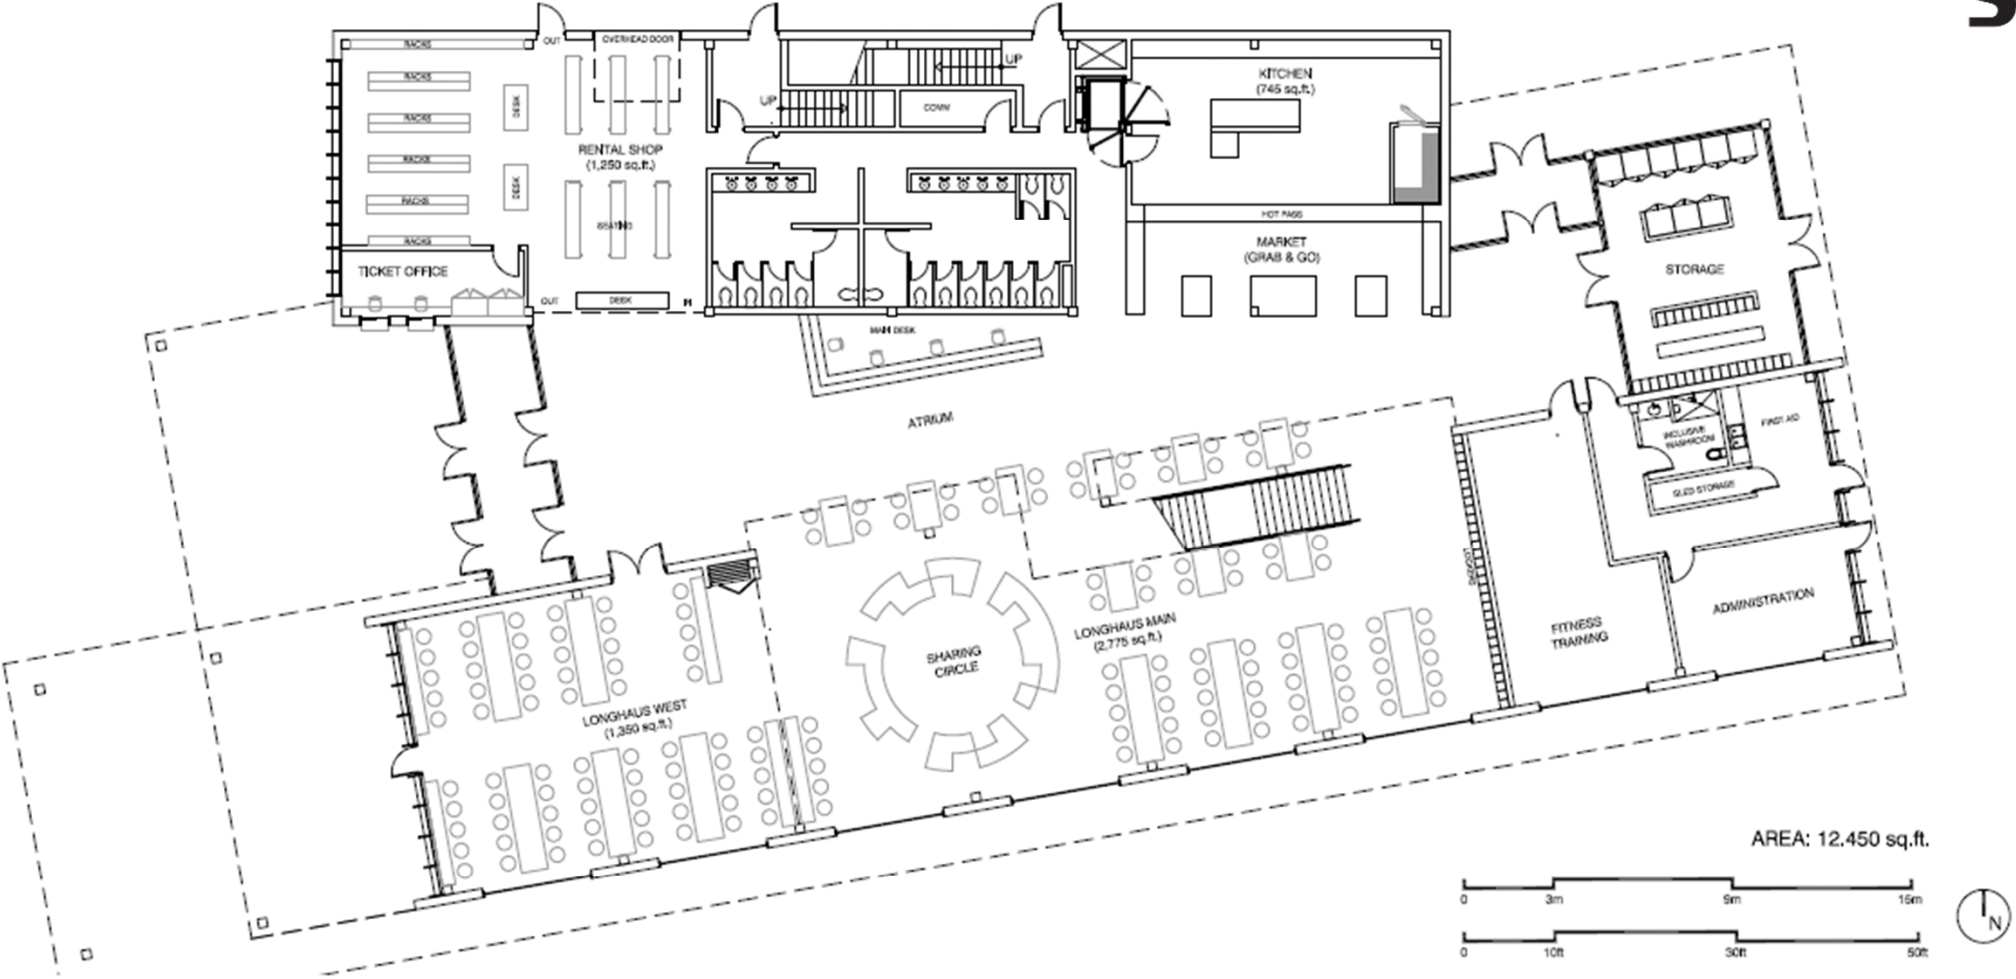

EDMONTON
ski club

EST. 1911

The River Valley Outdoor Activity Centre

EDMONTON
ski club
EST. 1911

AREA: 12.450 sq.ft.

THE RIVER VALLEY OUTDOOR ACTIVITY CENTRE

MAIN FLOOR

DIALOG