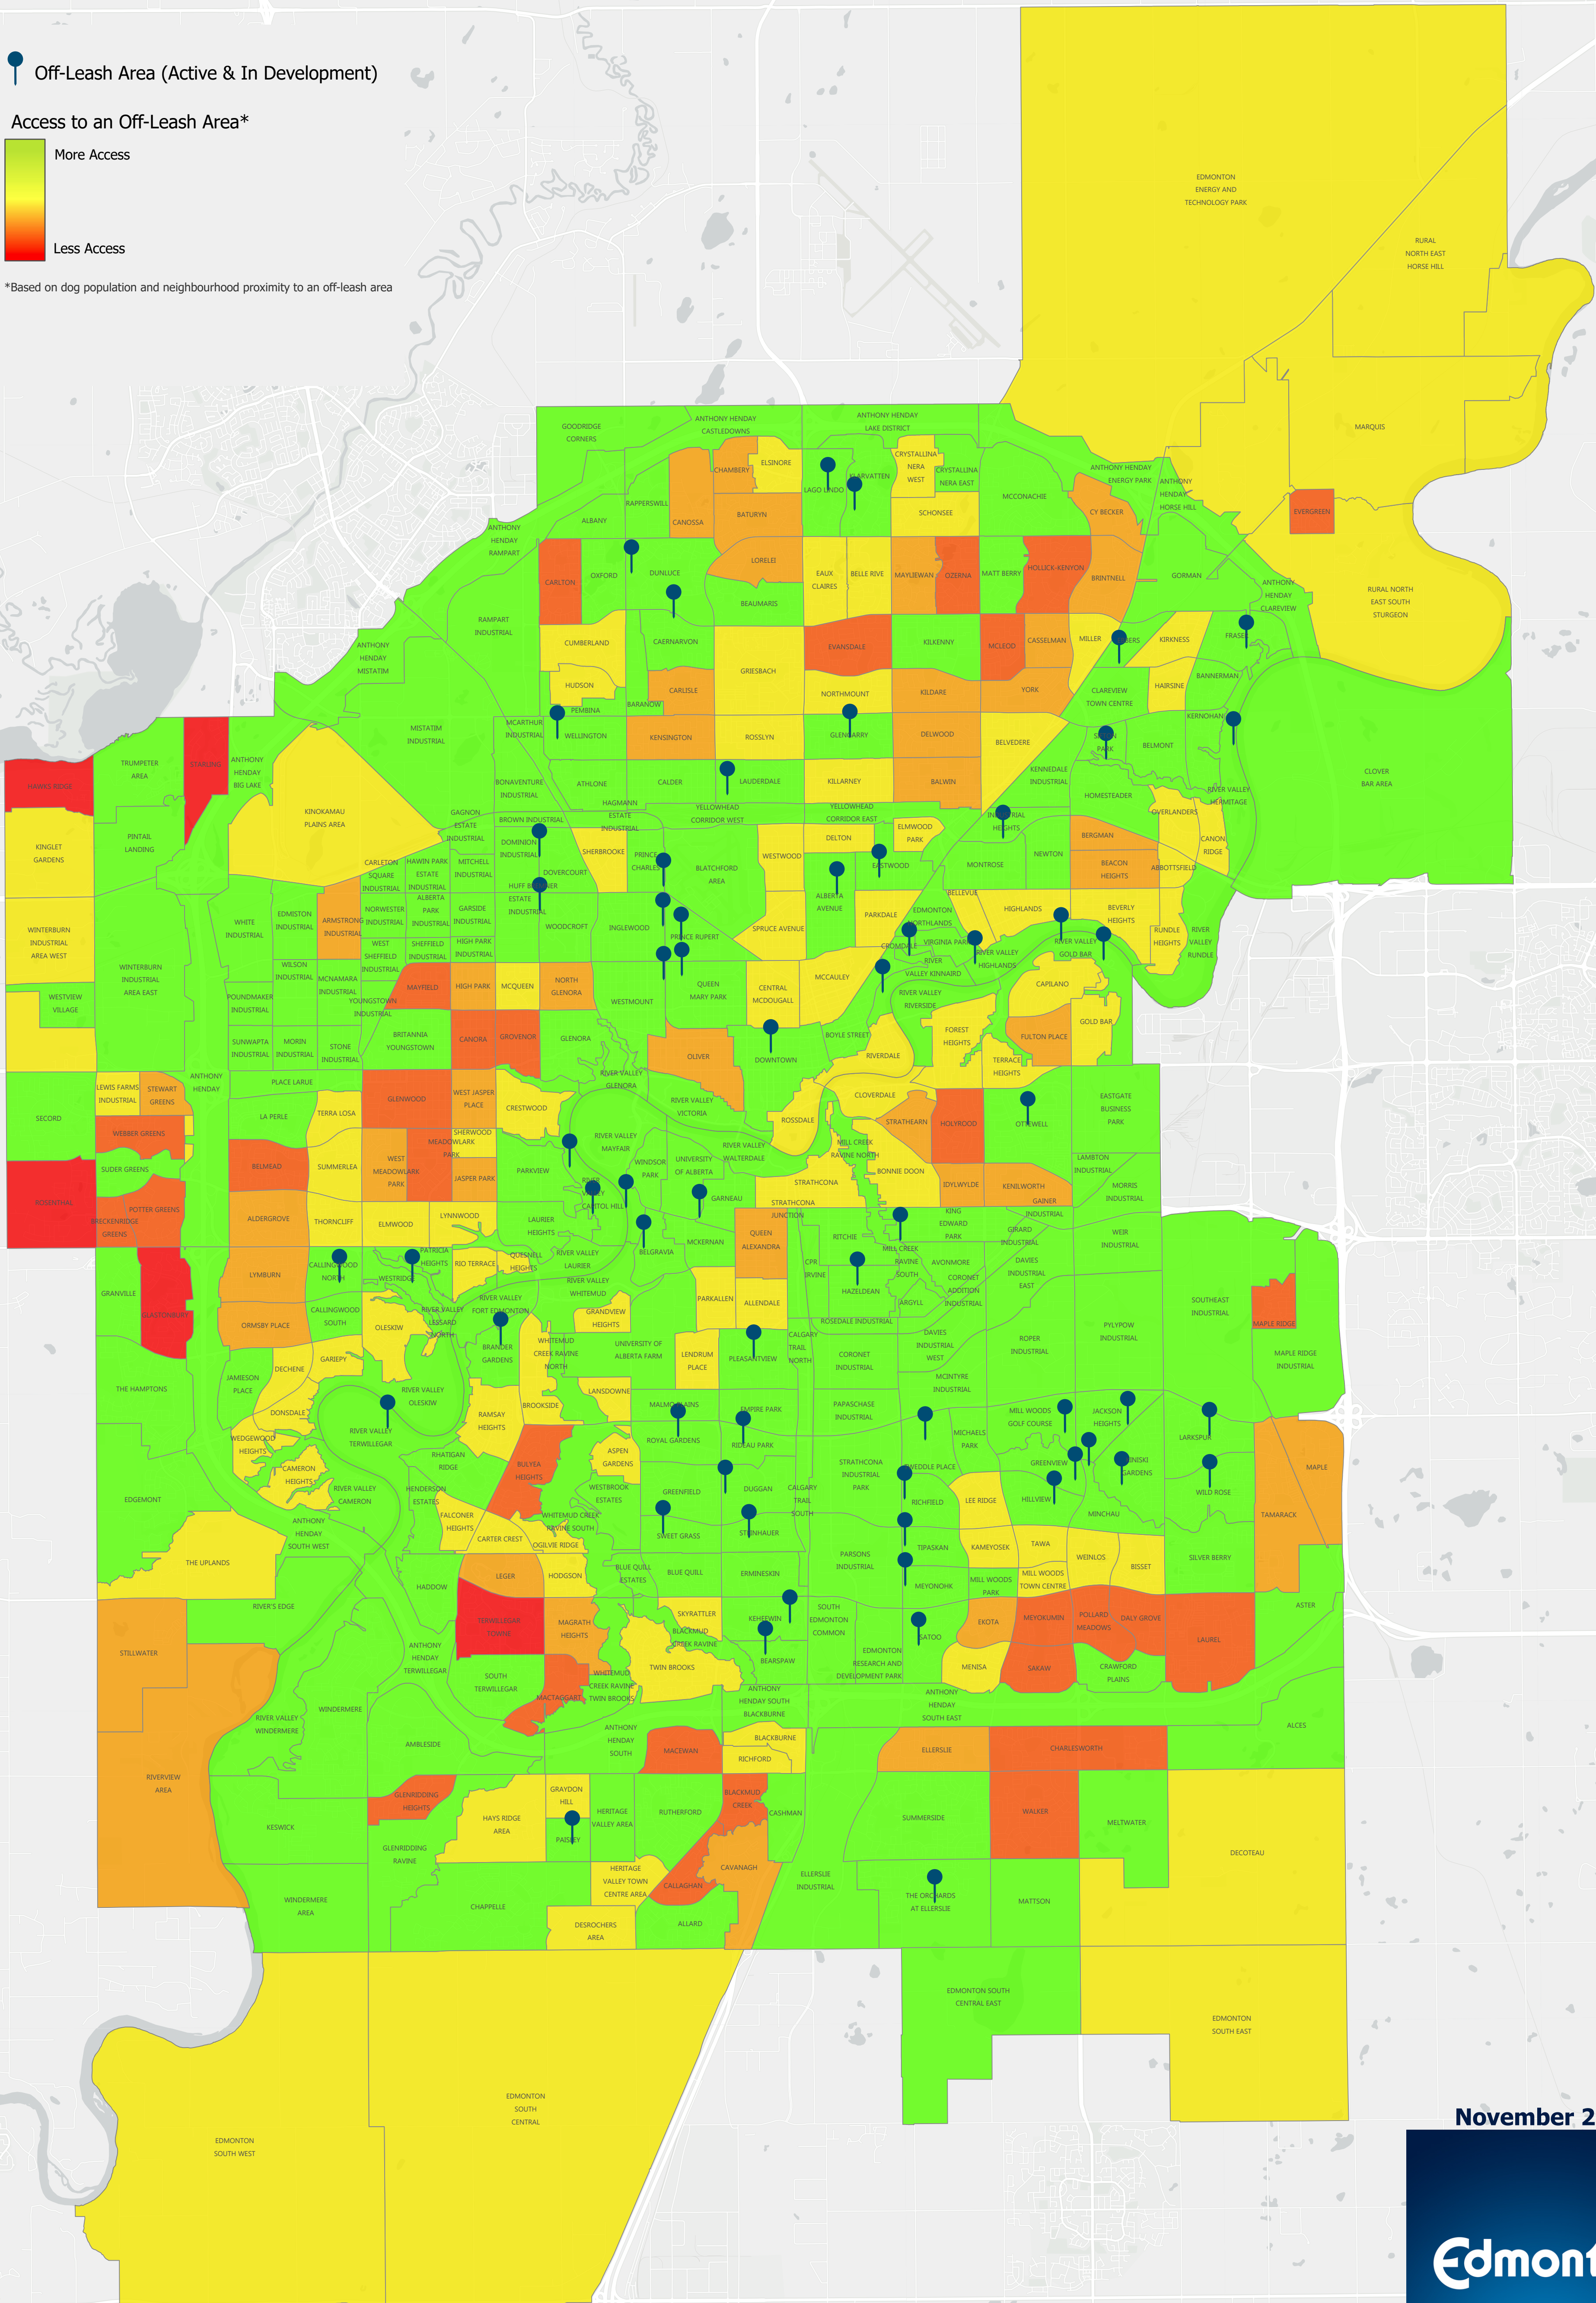

City of Edmonton

Dog Off-Leash Area Access

Off-Leash Area (Active & In Development)

Access to an Off-Leash Area*

*Based on dog population and neighbourhood proximity to an off-leash area

November 2022

Edmonton