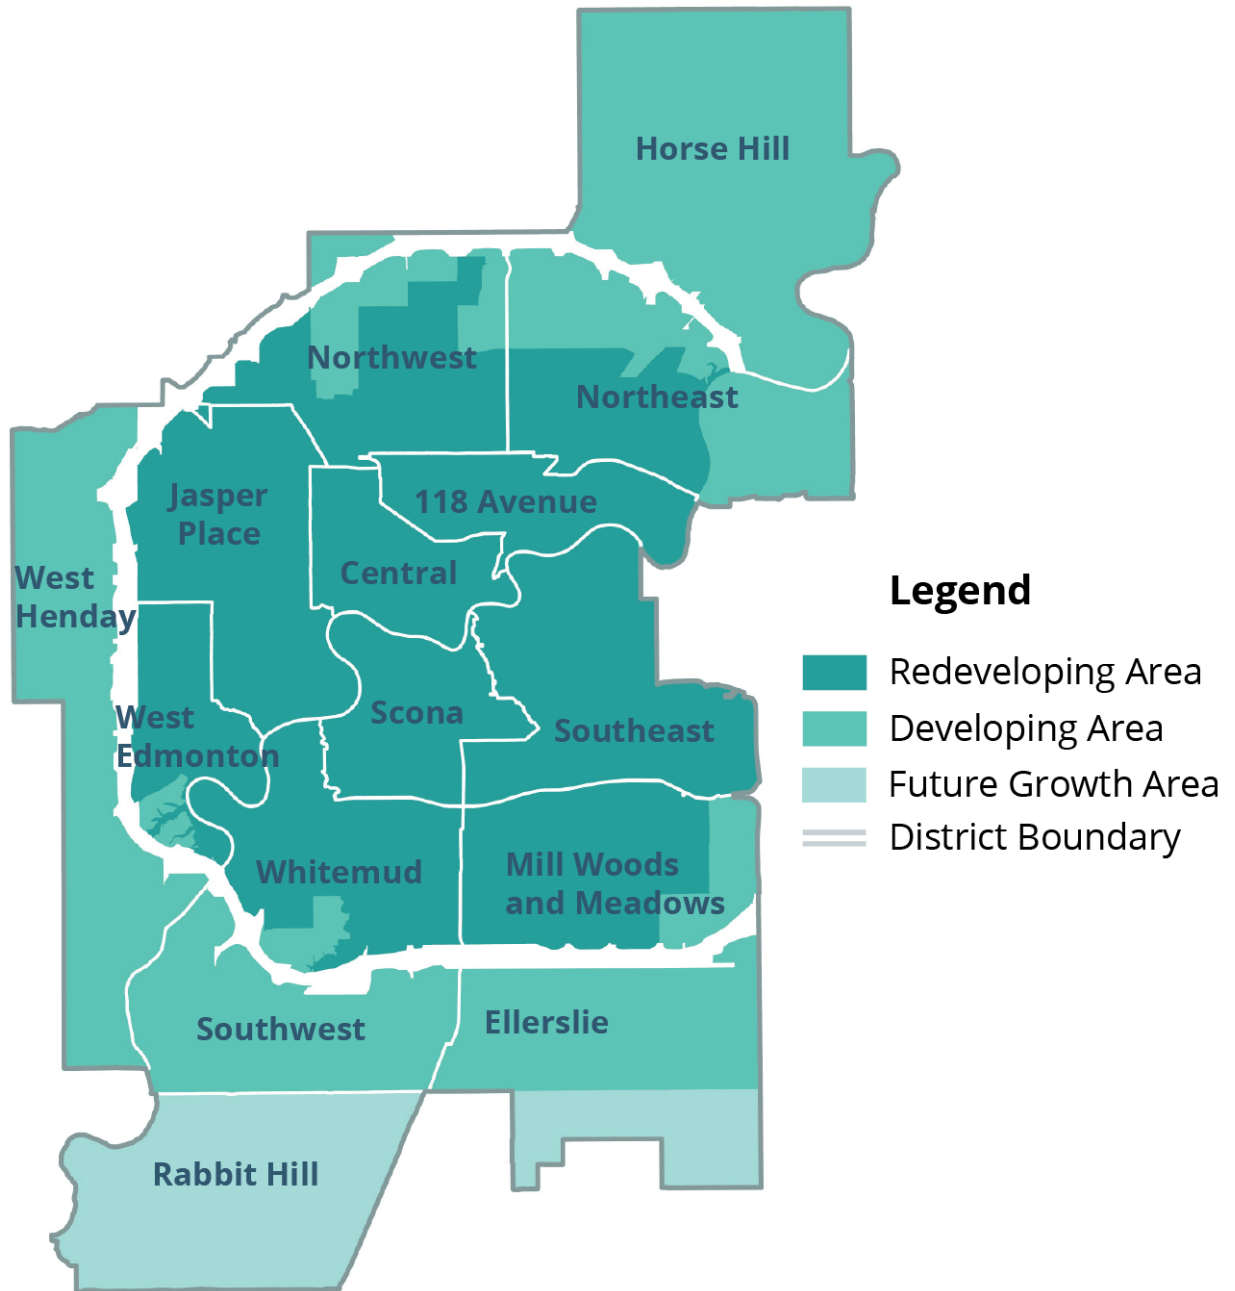

City Plan Development Pattern Areas

Developing Area Neighbourhoods by District

Ellerslie
Charlesworth
Decoteau (and future Snowberry & Kettle Lakes)
Decoteau North
Ellerslie
Mattson
Meltwater
Summerside
The Orchards at Ellerslie
Walker

Northeast
Brintnell
Clareview Town Centre
Crystallina Nera East
Crystallina Nera West
Cy Becker
Ebbers
Fraser
Gorman
Hollick Kenyon
Matt Berry
Mayliewan
McConachie
Ozerna
Schonsee

Northwest
Albany
Belle Rive
Canossa
Carlton
Chambery
Cumberland

Horse Hill
Marquis (HH NBHD 2)
Horse Hill NBHD 1A
Rural North East Horse Hill (HH NBHD 3, 4 & 5)
Rural North East South Sturgeon (HH NBHD 1B)

Mill Woods and Meadows
Aster
Laurel
Maple
Tamarack

Attachment 1

Whitemud
Mactaggart
Magrath Heights
South Terwillegar

West Edmonton
Cameron Heights
Donsdale