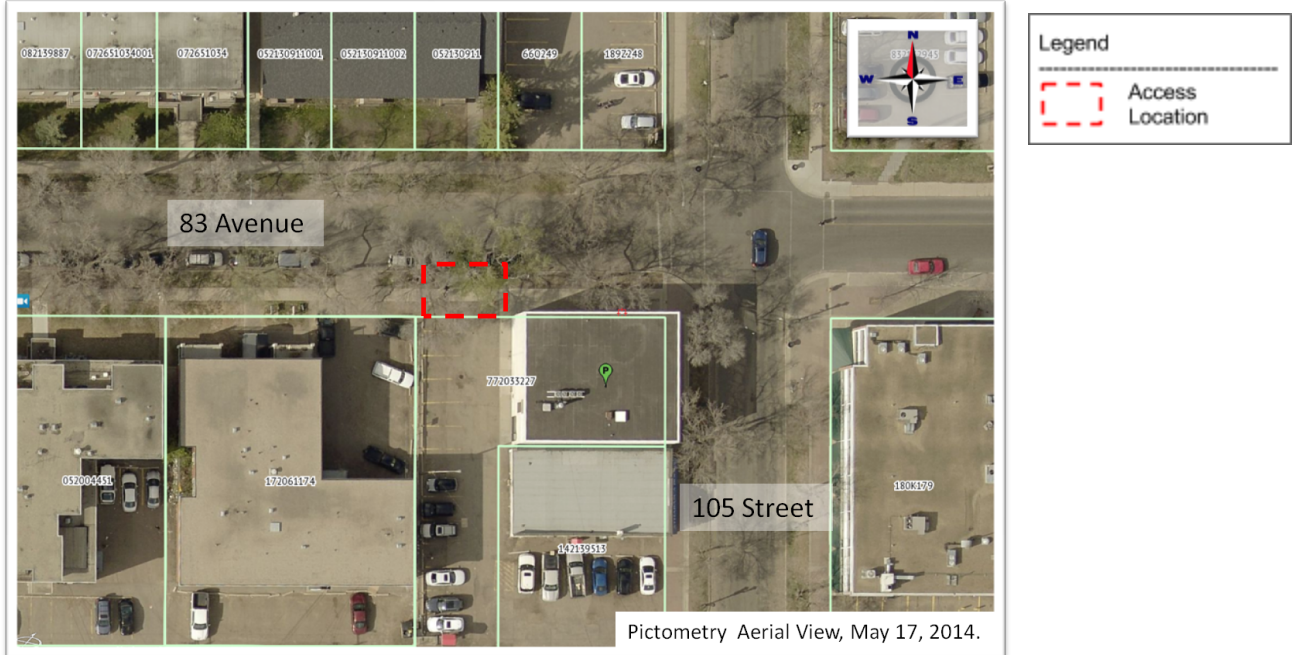

Location Plan and Google Street View Image

Figure 1. Location Plan for 8230 105 Street NW

Figure 2. Google Street View Image of 8230 105 Street NW