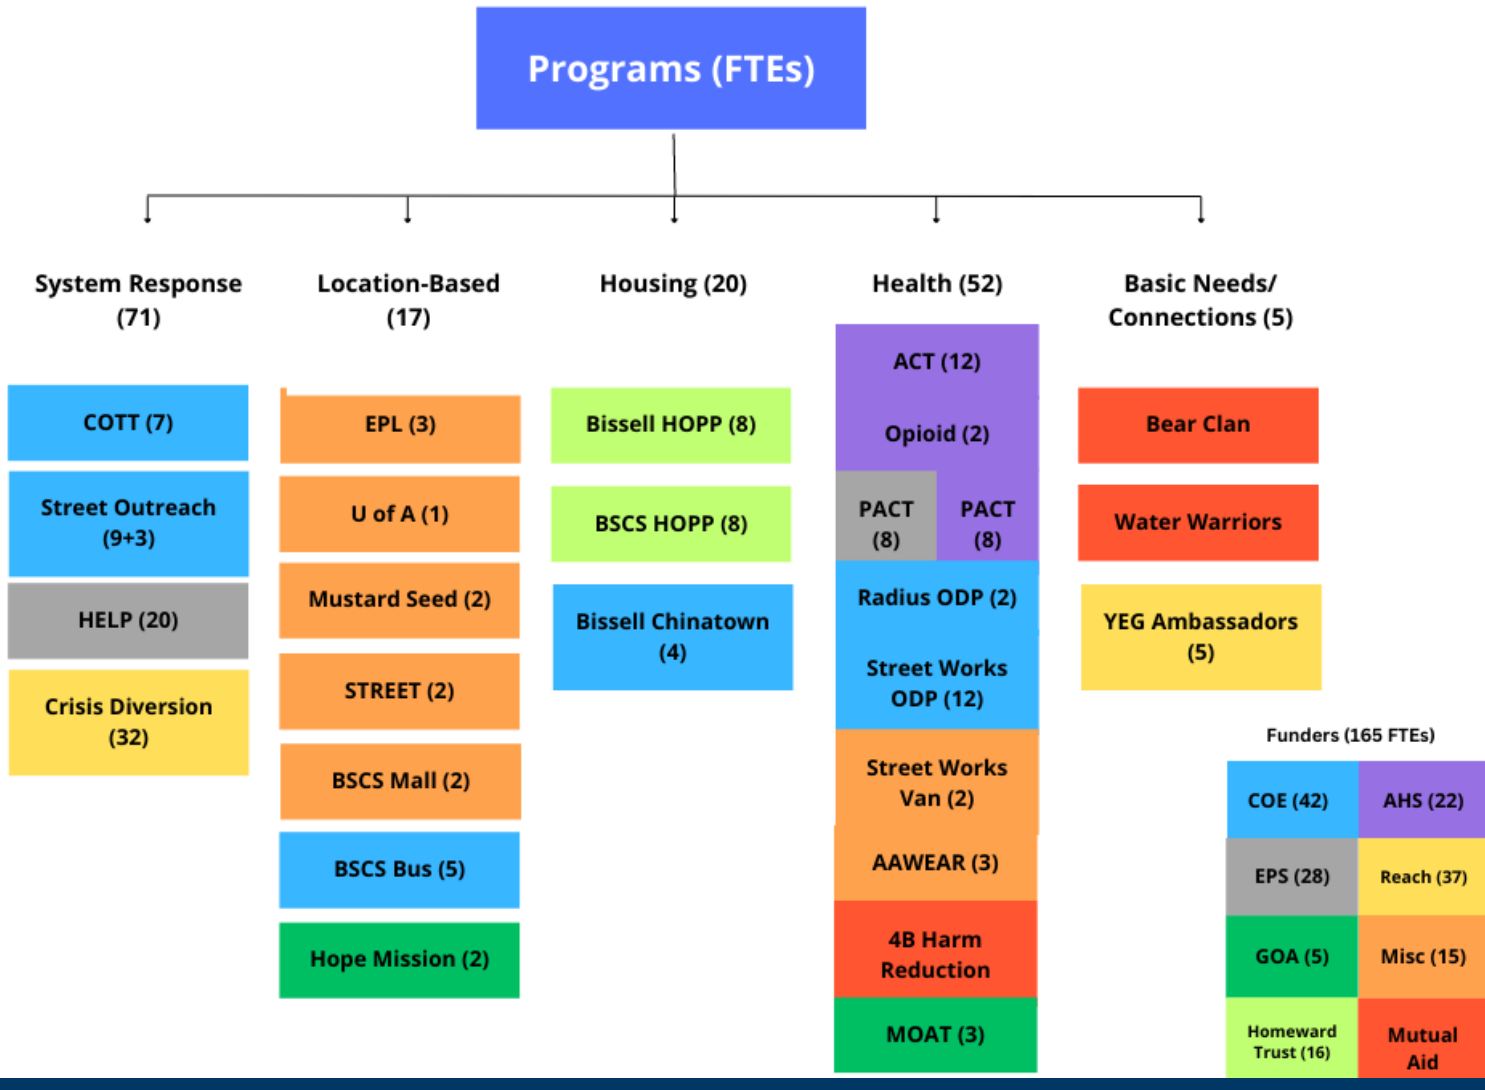

Outreach Consultations

Outreach Consultations

Geographic Coverage (FTEs)

Acronym Index

AAWEAR.....Alberta Alliance Who Educate and Advocate Responsibly
ACT..... Assertive Community Treatment
BSCS..... Boyle Street Community Services
HOPP..... Housing Outreach Prototype Program
COTT.....Community Outreach Transit Team
EPL..... Edmonton Public Library
HELP.....Human-centred Engagement and Liaison Partnership Unit
MOAT..... Mobile Outreach Addictions Team
OPD.....Overdose Prevention Program
PACT..... Police and Crisis Response Team
PO.....Peace Officer
STREET.....Sex Trade Resources for Educating and Empowering Together
U of A.....University of Alberta