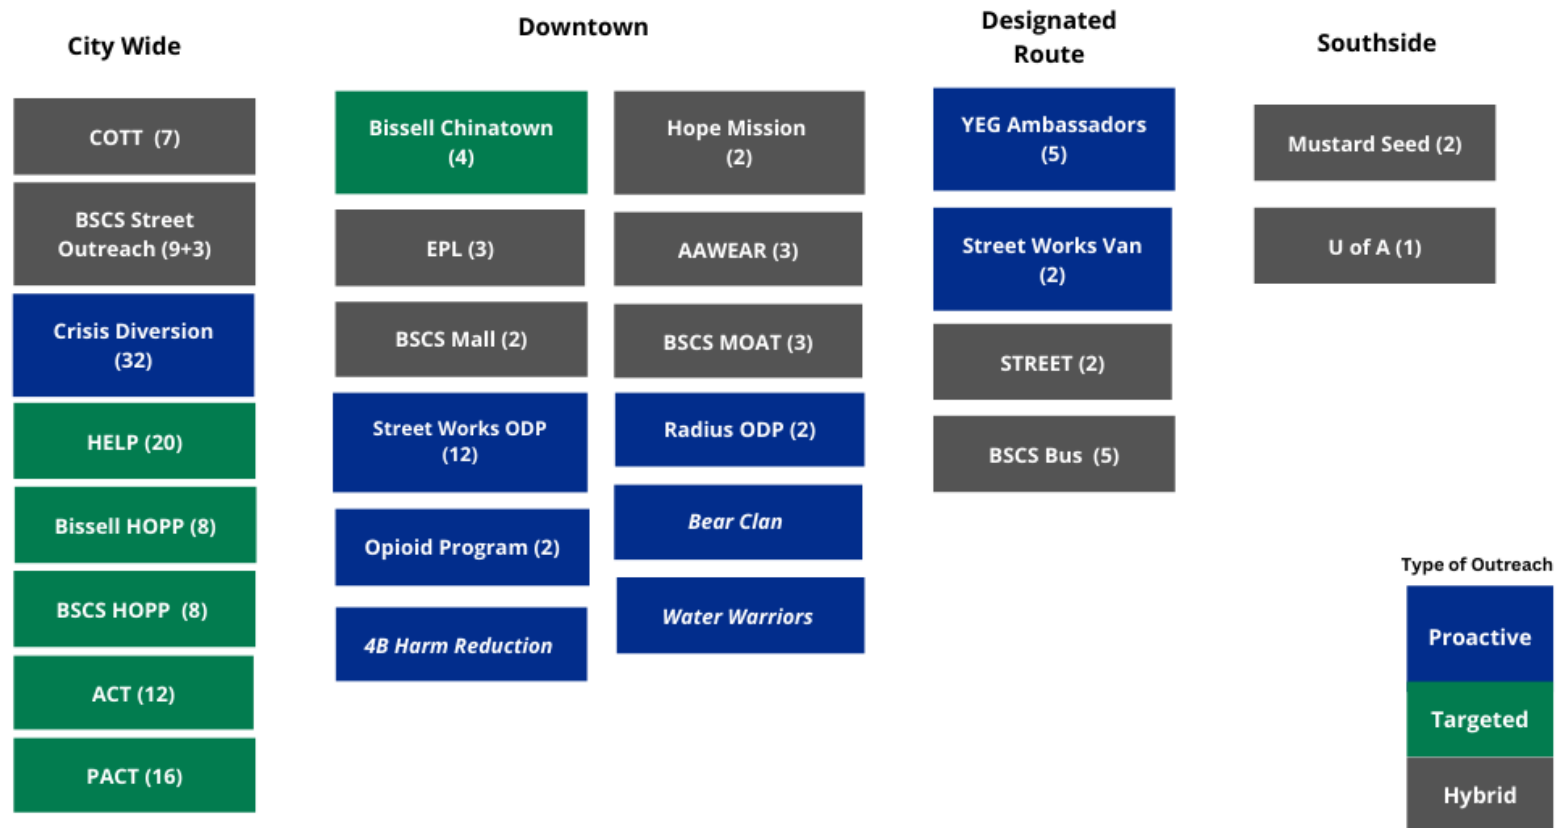

Outreach Consultations

Outreach Consultations

Geographic Coverage (FTEs)

Acronym Index

AAWEAR.....Alberta Alliance Who Educate and Advocate Responsibly
ACT..... Assertive Community Treatment
BSCS..... Boyle Street Community Services
HOPP..... Housing Outreach Prototype Program
COTT.....Community Outreach Transit Team
EPL..... Edmonton Public Library
HELP.....Human-centred Engagement and Liaison Partnership Unit
MOAT..... Mobile Outreach Addictions Team
OPD.....Overdose Prevention Program
PACT..... Police and Crisis Response Team
PO.....Peace Officer
STREET.....Sex Trade Resources for Educating and Empowering Together
U of A.....University of Alberta