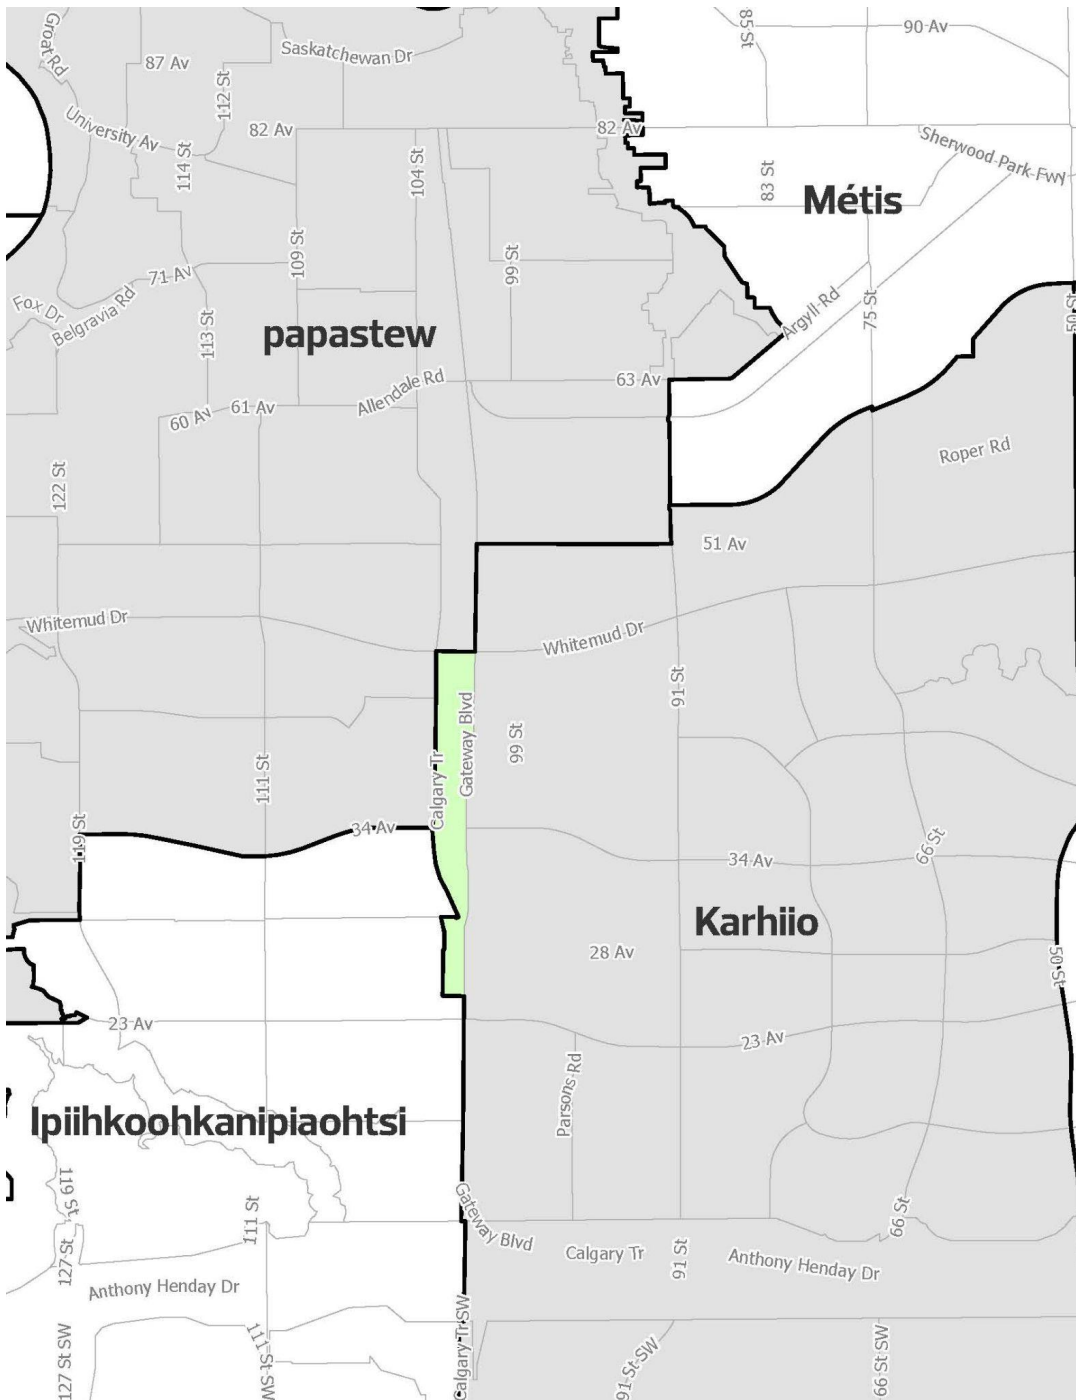

### Recommended Boundary Adjustment

#### Move Calgary Trail South Neighbourhood from Karhiio to Papastew

\*current ward boundary shown