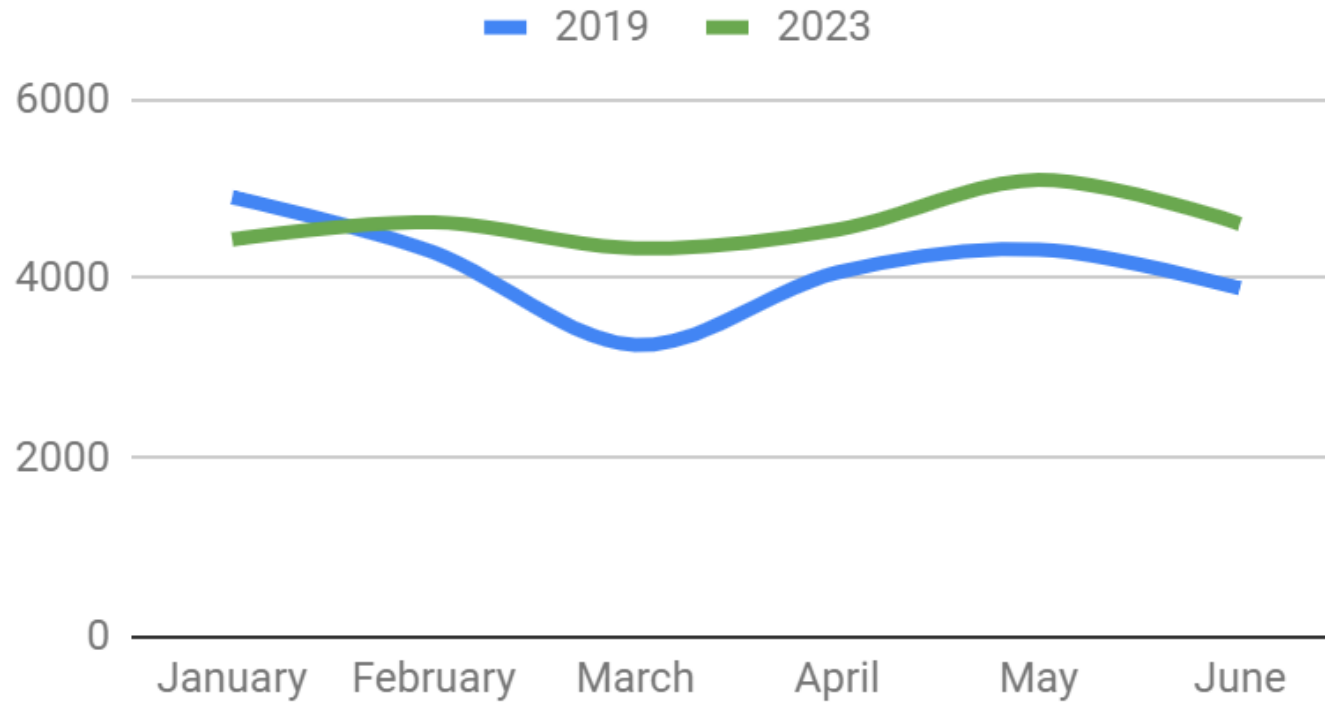

Childminding Attendance January to June 2019 vs 2023

CRC Childminding Statistics 2019 vs 2023

Total Attendance at Five Large Recreation Centre Childminding Sites		
	2019	2023
January	4909	4437
February	4292	4629
March	3259	4337
April	4067	4543
May	4325	5100
June	3890	4609
Totals	24742	27655