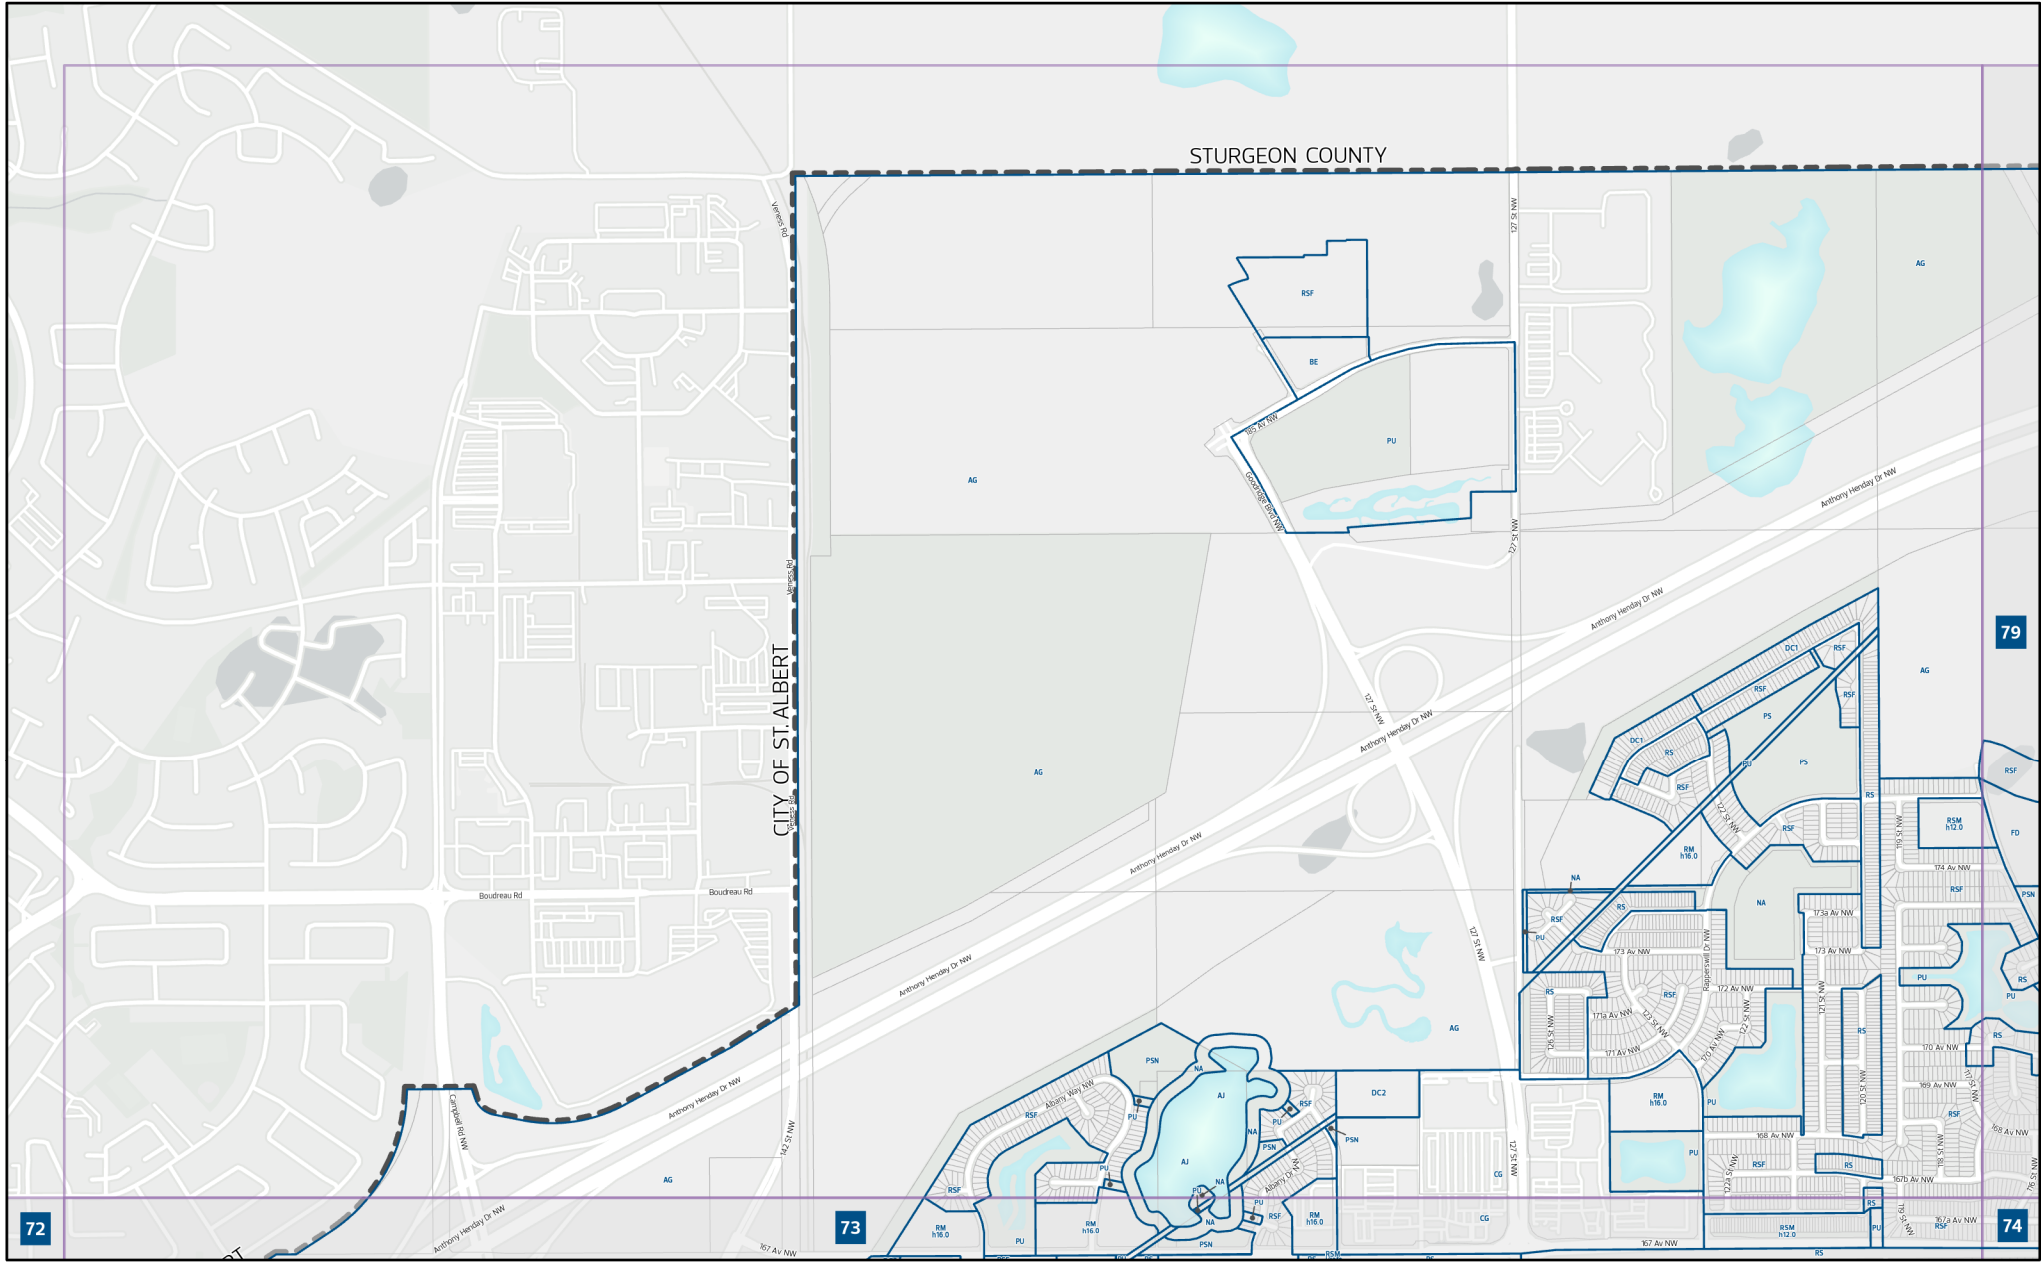

Charter Bylaw 21001 Schedule 'A' - Zoning Map

- Proposed Zoning
- Titled Lot
- City of Edmonton Boundary
- Map Number

Map Number: 77

Charter Bylaw 21001

Schedule 'A' - Zoning Map

- Proposed Zoning
- Titled Lot
- City of Edmonton Boundary
- # Map Number