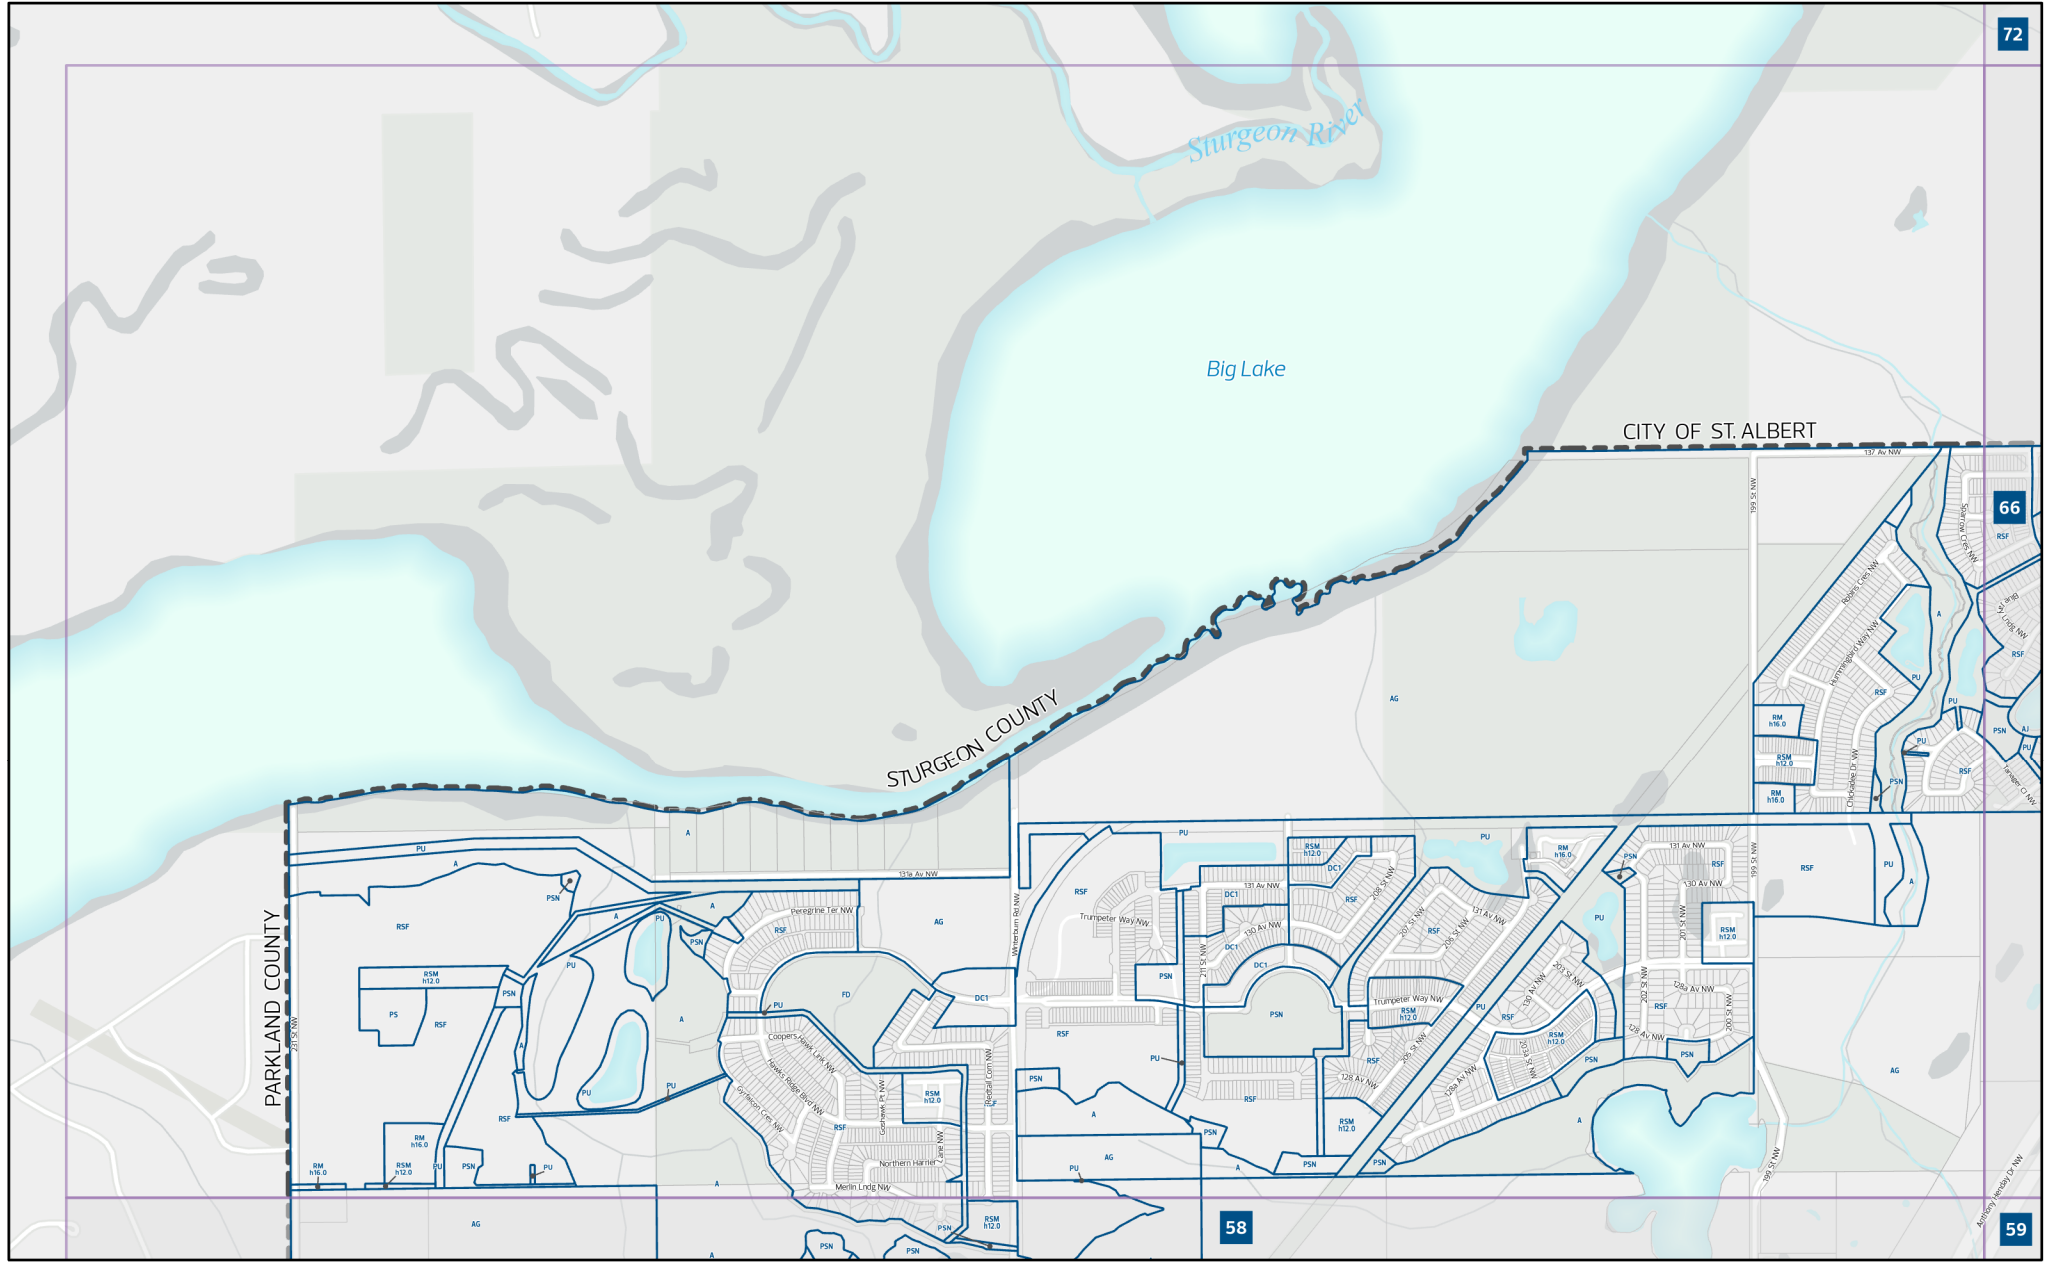

Charter Bylaw 21001

Schedule 'A' - Zoning Map

- Proposed Zoning
- Titled Lot
- City of Edmonton Boundary
- Map Number

Map Number: 65