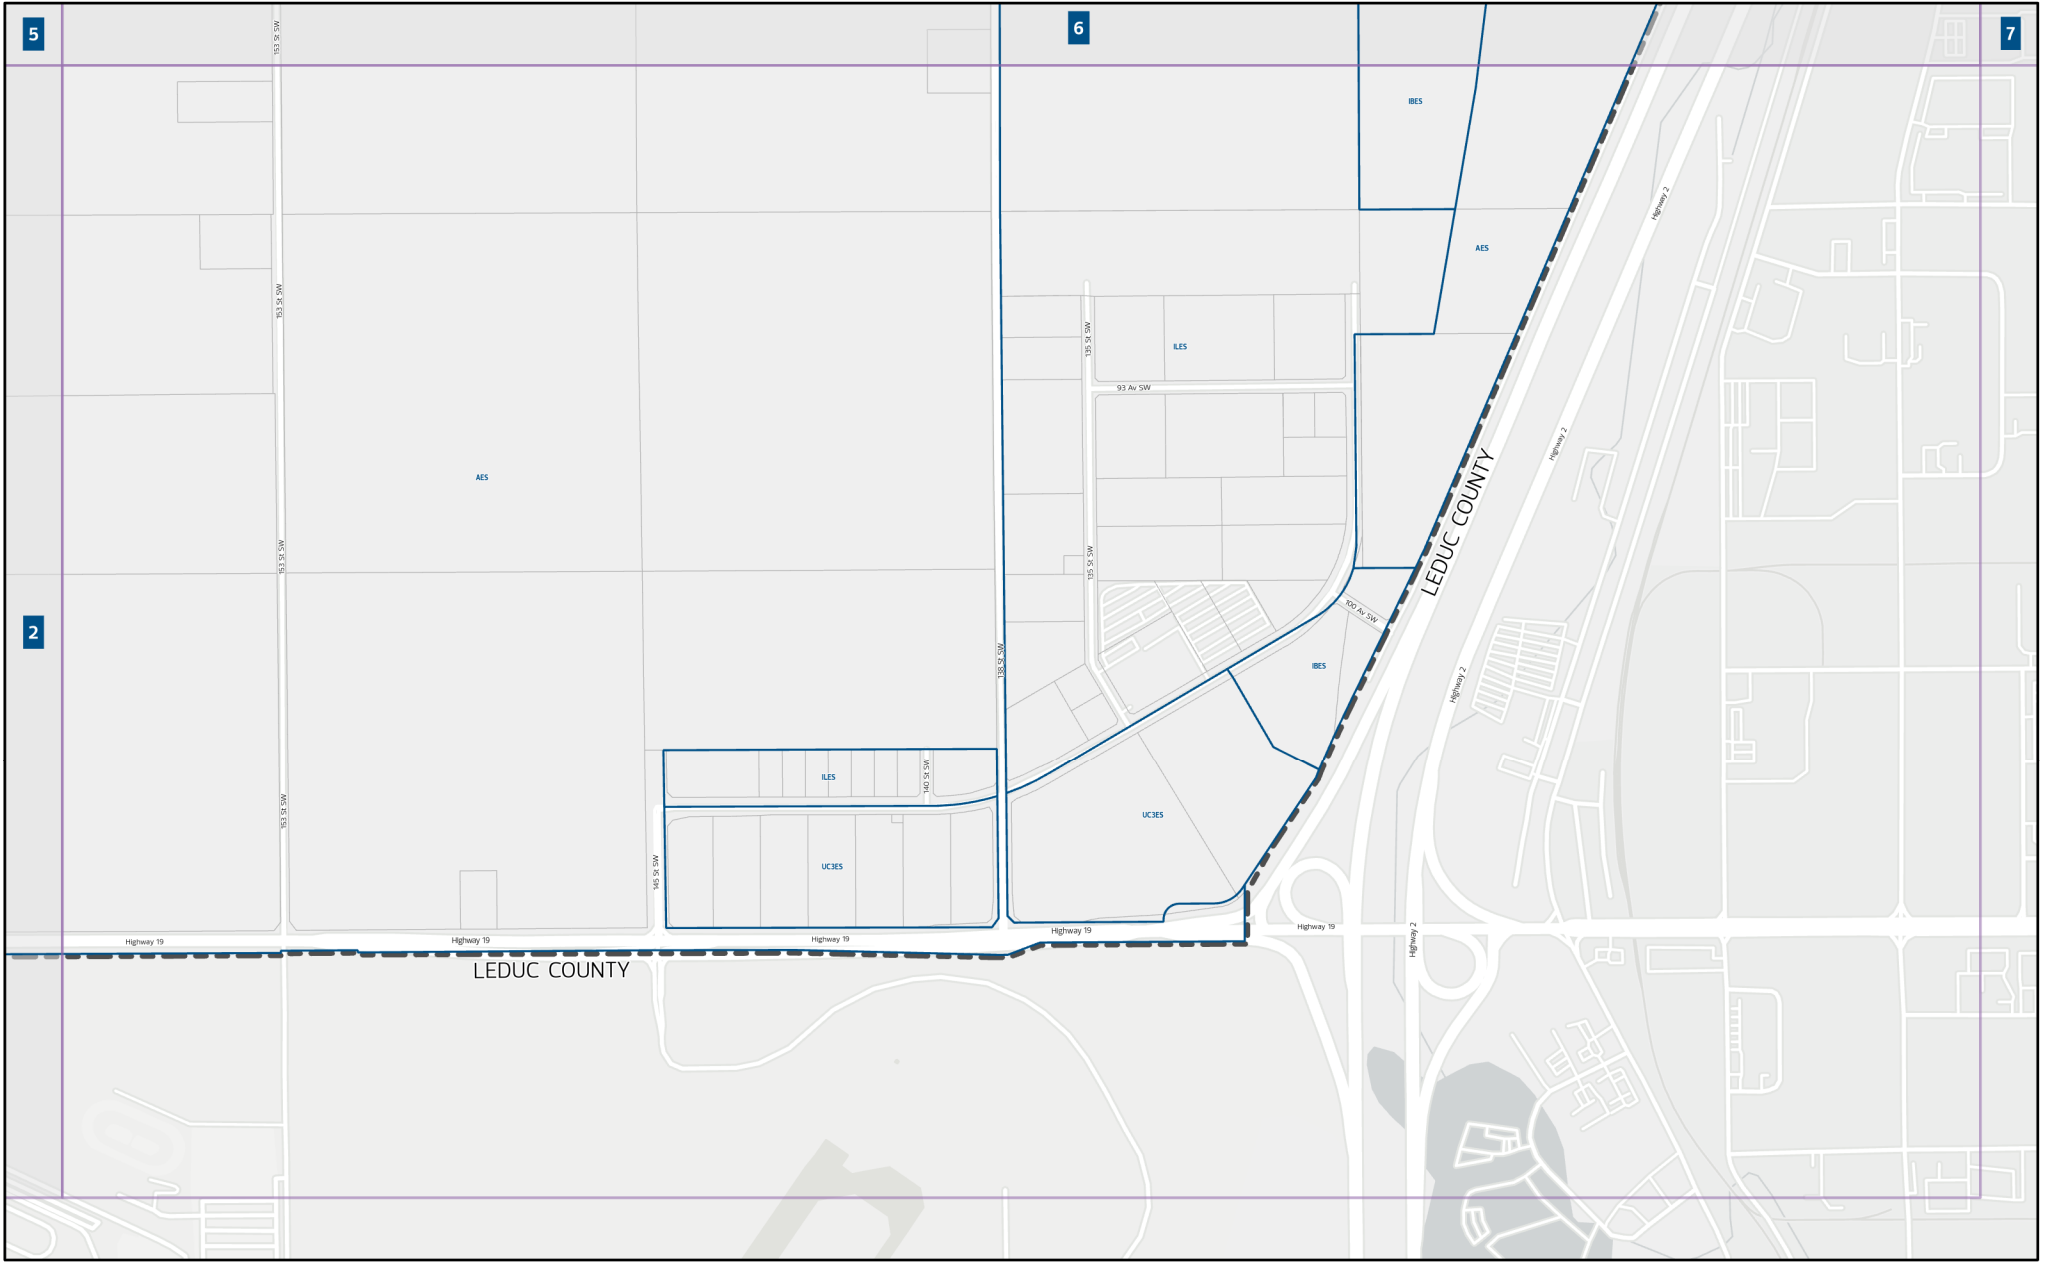

Schedule 'A': Zoning Map (Charter Bylaw 21001)

Map Number

--- City of Edmonton Boundary

Charter Bylaw 21001 Schedule 'A' - Zoning Map

- Proposed Zoning
- Titled Lot
- City of Edmonton Boundary
- Map Number

Map Number: 1

Charter Bylaw 21001 Schedule 'A' - Zoning Map

- Proposed Zoning
- Titled Lot
- City of Edmonton Boundary
- Map Number

Map Number: 2

Charter Bylaw 21001 Schedule 'A' - Zoning Map

- Proposed Zoning
- Titled Lot
- City of Edmonton Boundary
- Map Number

Map Number: 3

Charter Bylaw 21001 Schedule 'A' - Zoning Map

- Proposed Zoning
- Titled Lot
- City of Edmonton Boundary
- Map Number

Map Number: 4

Charter Bylaw 21001 Schedule 'A' - Zoning Map

- Proposed Zoning
- Titled Lot
- City of Edmonton Boundary
- Map Number

Map Number: 5

Charter Bylaw 21001 Schedule 'A' - Zoning Map

- Proposed Zoning
- Titled Lot
- City of Edmonton Boundary
- Map Number

Map Number: 6

Charter Bylaw 21001 Schedule 'A' - Zoning Map

- Proposed Zoning
- Titled Lot
- City of Edmonton Boundary
- Map Number