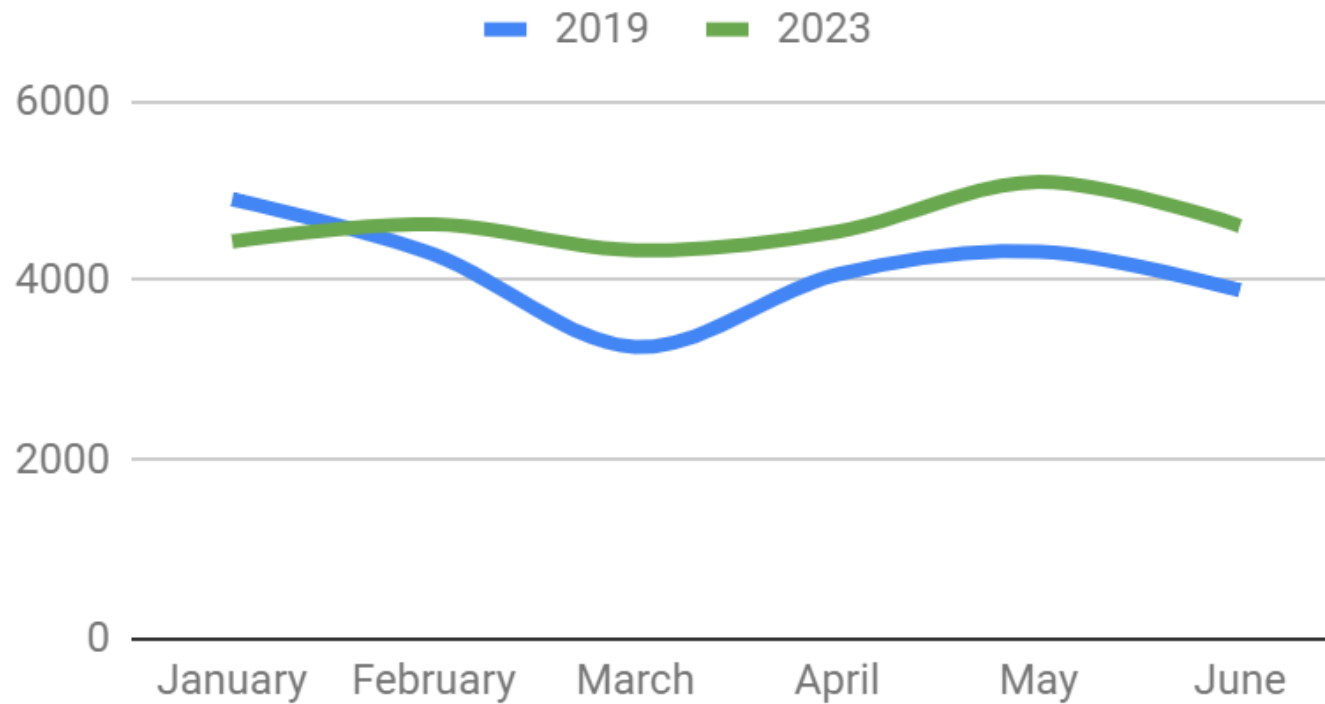

Childminding Attendance January to June 2019 vs 2023

CRC Childminding Statistics 2019 vs 2023

Total Attendance at Five Large Recreation Centre Childminding Sites		
	2019	2023
January	4909	4437
February	4292	4629
March	3259	4337
April	4067	4543
May	4325	5100
June	3890	4609
Totals	24742	27655