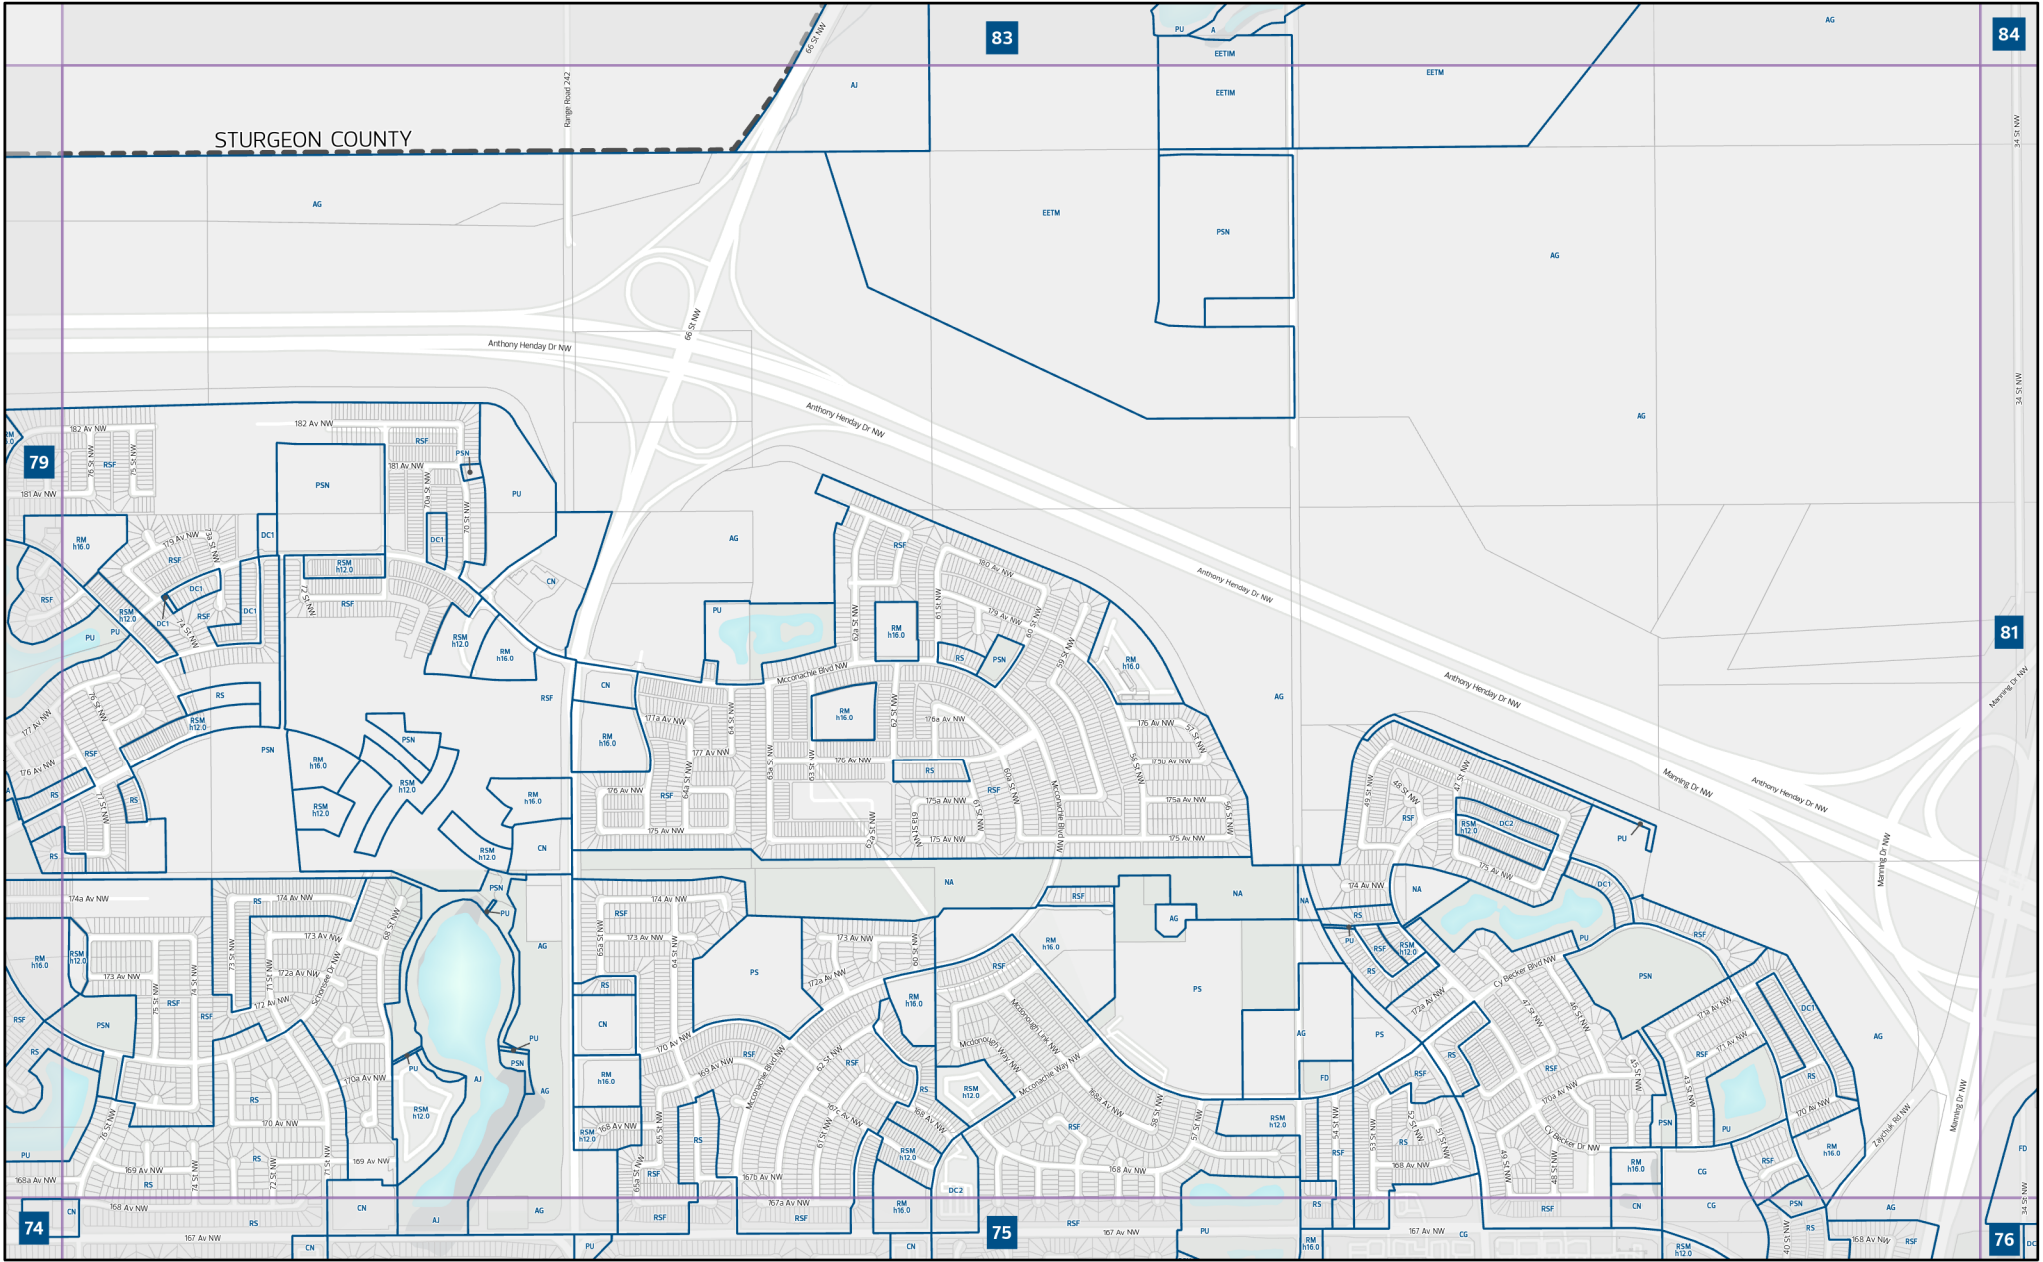

Map Number: 77

City of Edmonton
Urban Planning and Economy
Map Last Updated: October 2023

Charter Bylaw 21001

Schedule 'A' - Zoning Map

- Proposed Zoning
- Titled Lot
- City of Edmonton Boundary
- # Map Number

Map Number: 78

City of Edmonton
 Urban Planning and Economy
 Map Last Updated: October 2023

Charter Bylaw 21001

Schedule 'A' - Zoning Map

- Proposed Zoning
- Titled Lot
- City of Edmonton Boundary
- Map Number

Map Number: 79

Charter Bylaw 21001 Schedule 'A' - Zoning Map

-  Proposed Zoning
-  Titled Lot
-  City of Edmonton Boundary
-  Map Number

Map Number: 80

Charter Bylaw 21001 Schedule 'A' - Zoning Map

- Proposed Zoning
- Titled Lot
- City of Edmonton Boundary
- # Map Number