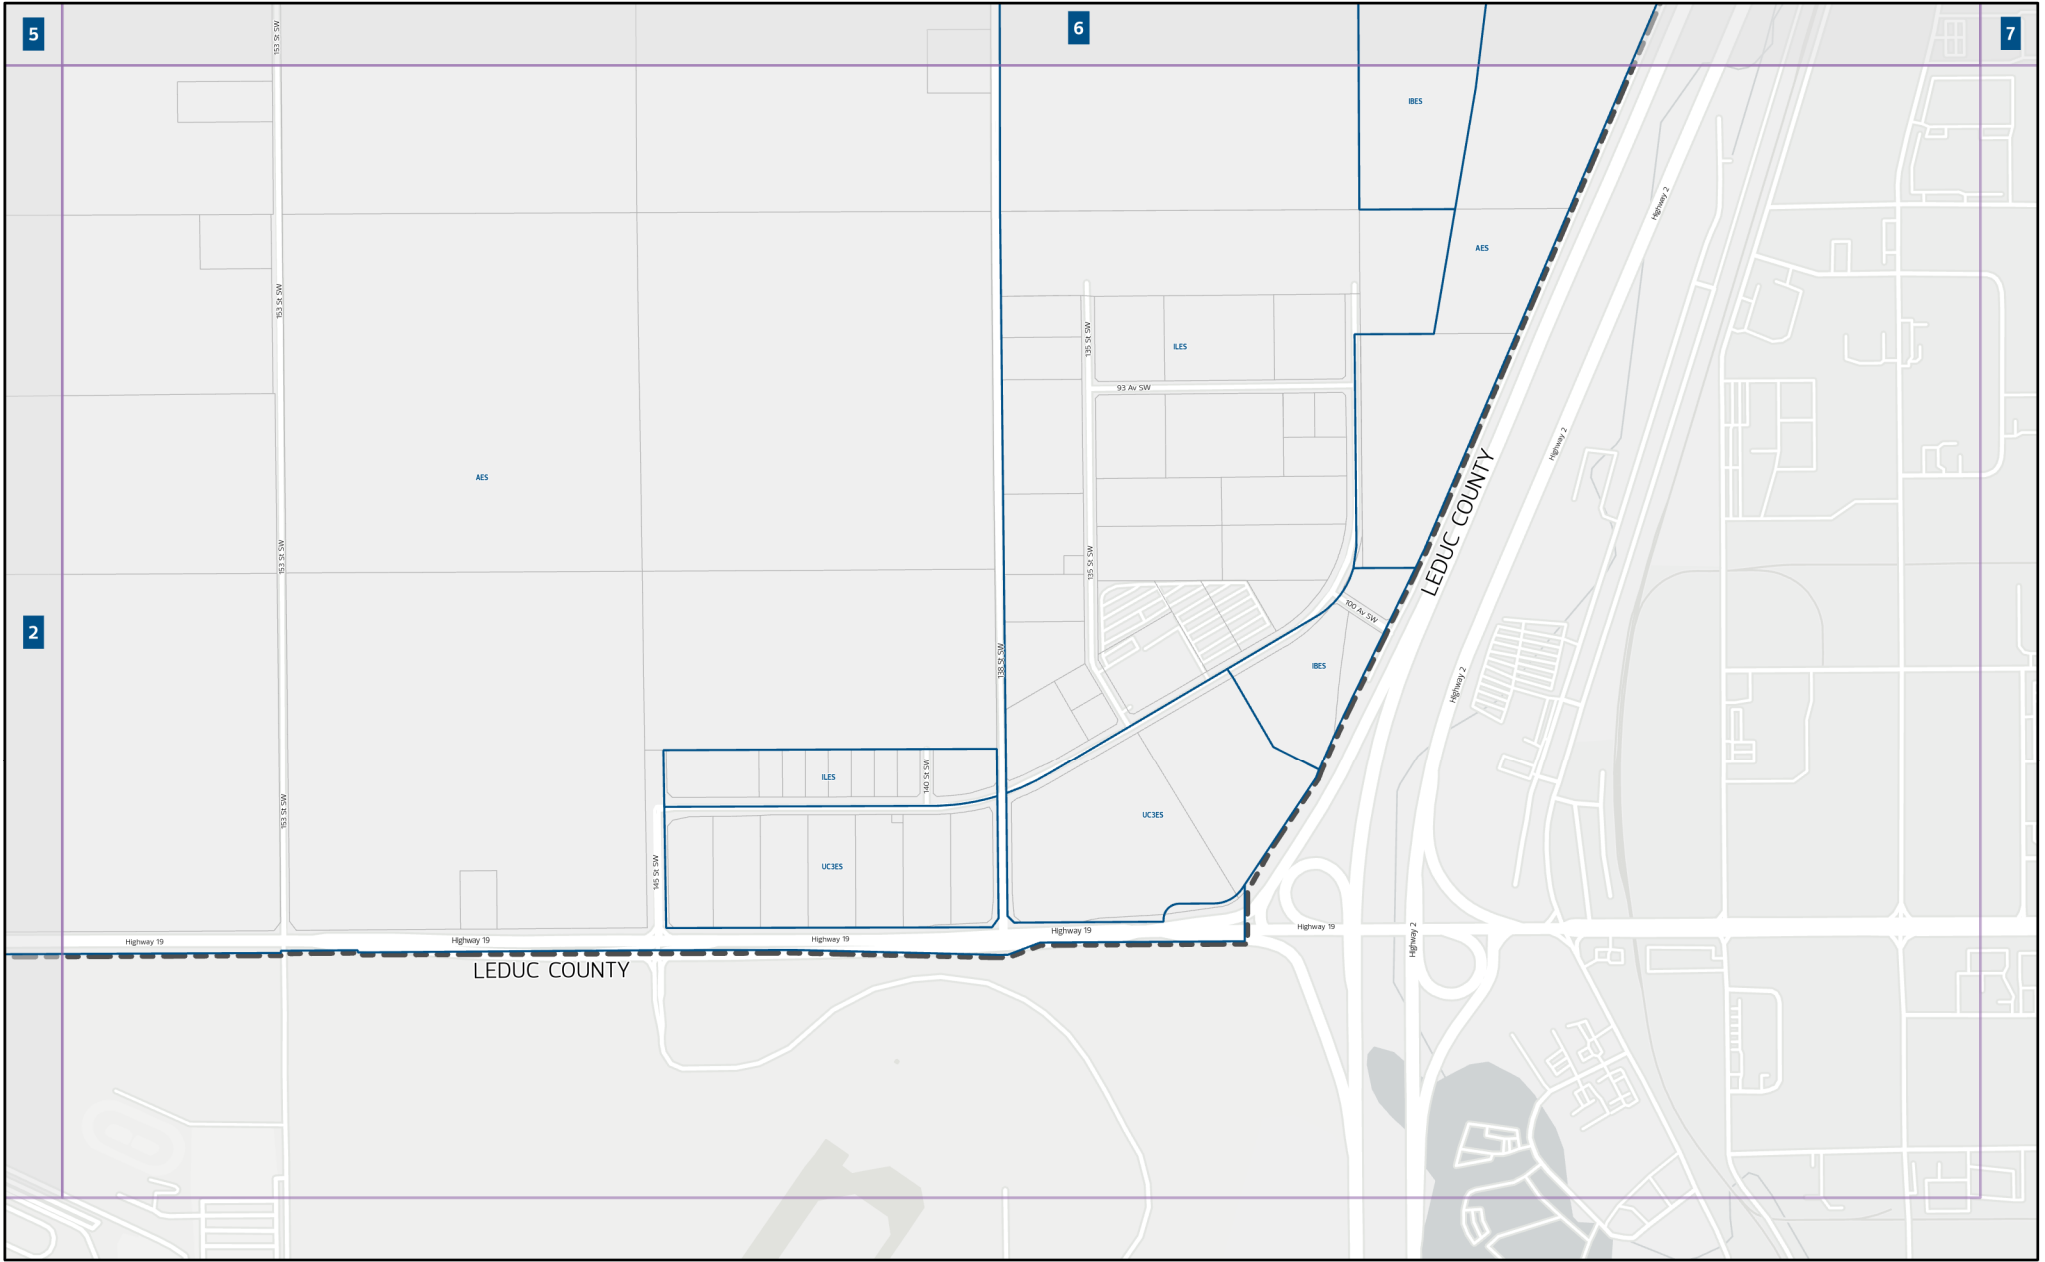

Schedule 'A': Zoning Map (Charter Bylaw 21001)

Map Number

- - - City of Edmonton Boundary

Charter Bylaw 21001 Schedule 'A' - Zoning Map

- Proposed Zoning
- Titled Lot
- City of Edmonton Boundary
- Map Number

Map Number: 1

Charter Bylaw 21001 Schedule 'A' - Zoning Map

- Proposed Zoning
- Titled Lot
- City of Edmonton Boundary
- Map Number

Map Number: 2

Charter Bylaw 21001 Schedule 'A' - Zoning Map

- Proposed Zoning
- Titled Lot
- City of Edmonton Boundary
- Map Number

Map Number: 3

Charter Bylaw 21001 Schedule 'A' - Zoning Map

- Proposed Zoning
- Titled Lot
- City of Edmonton Boundary
- Map Number

Map Number: 4

Charter Bylaw 21001 Schedule 'A' - Zoning Map

- Proposed Zoning
- Titled Lot
- City of Edmonton Boundary
- Map Number

Map Number: 5

Charter Bylaw 21001 Schedule 'A' - Zoning Map

- Proposed Zoning
- Titled Lot
- City of Edmonton Boundary
- Map Number

Map Number: 6

Charter Bylaw 21001 Schedule 'A' - Zoning Map

- Proposed Zoning
- Titled Lot
- City of Edmonton Boundary
- Map Number