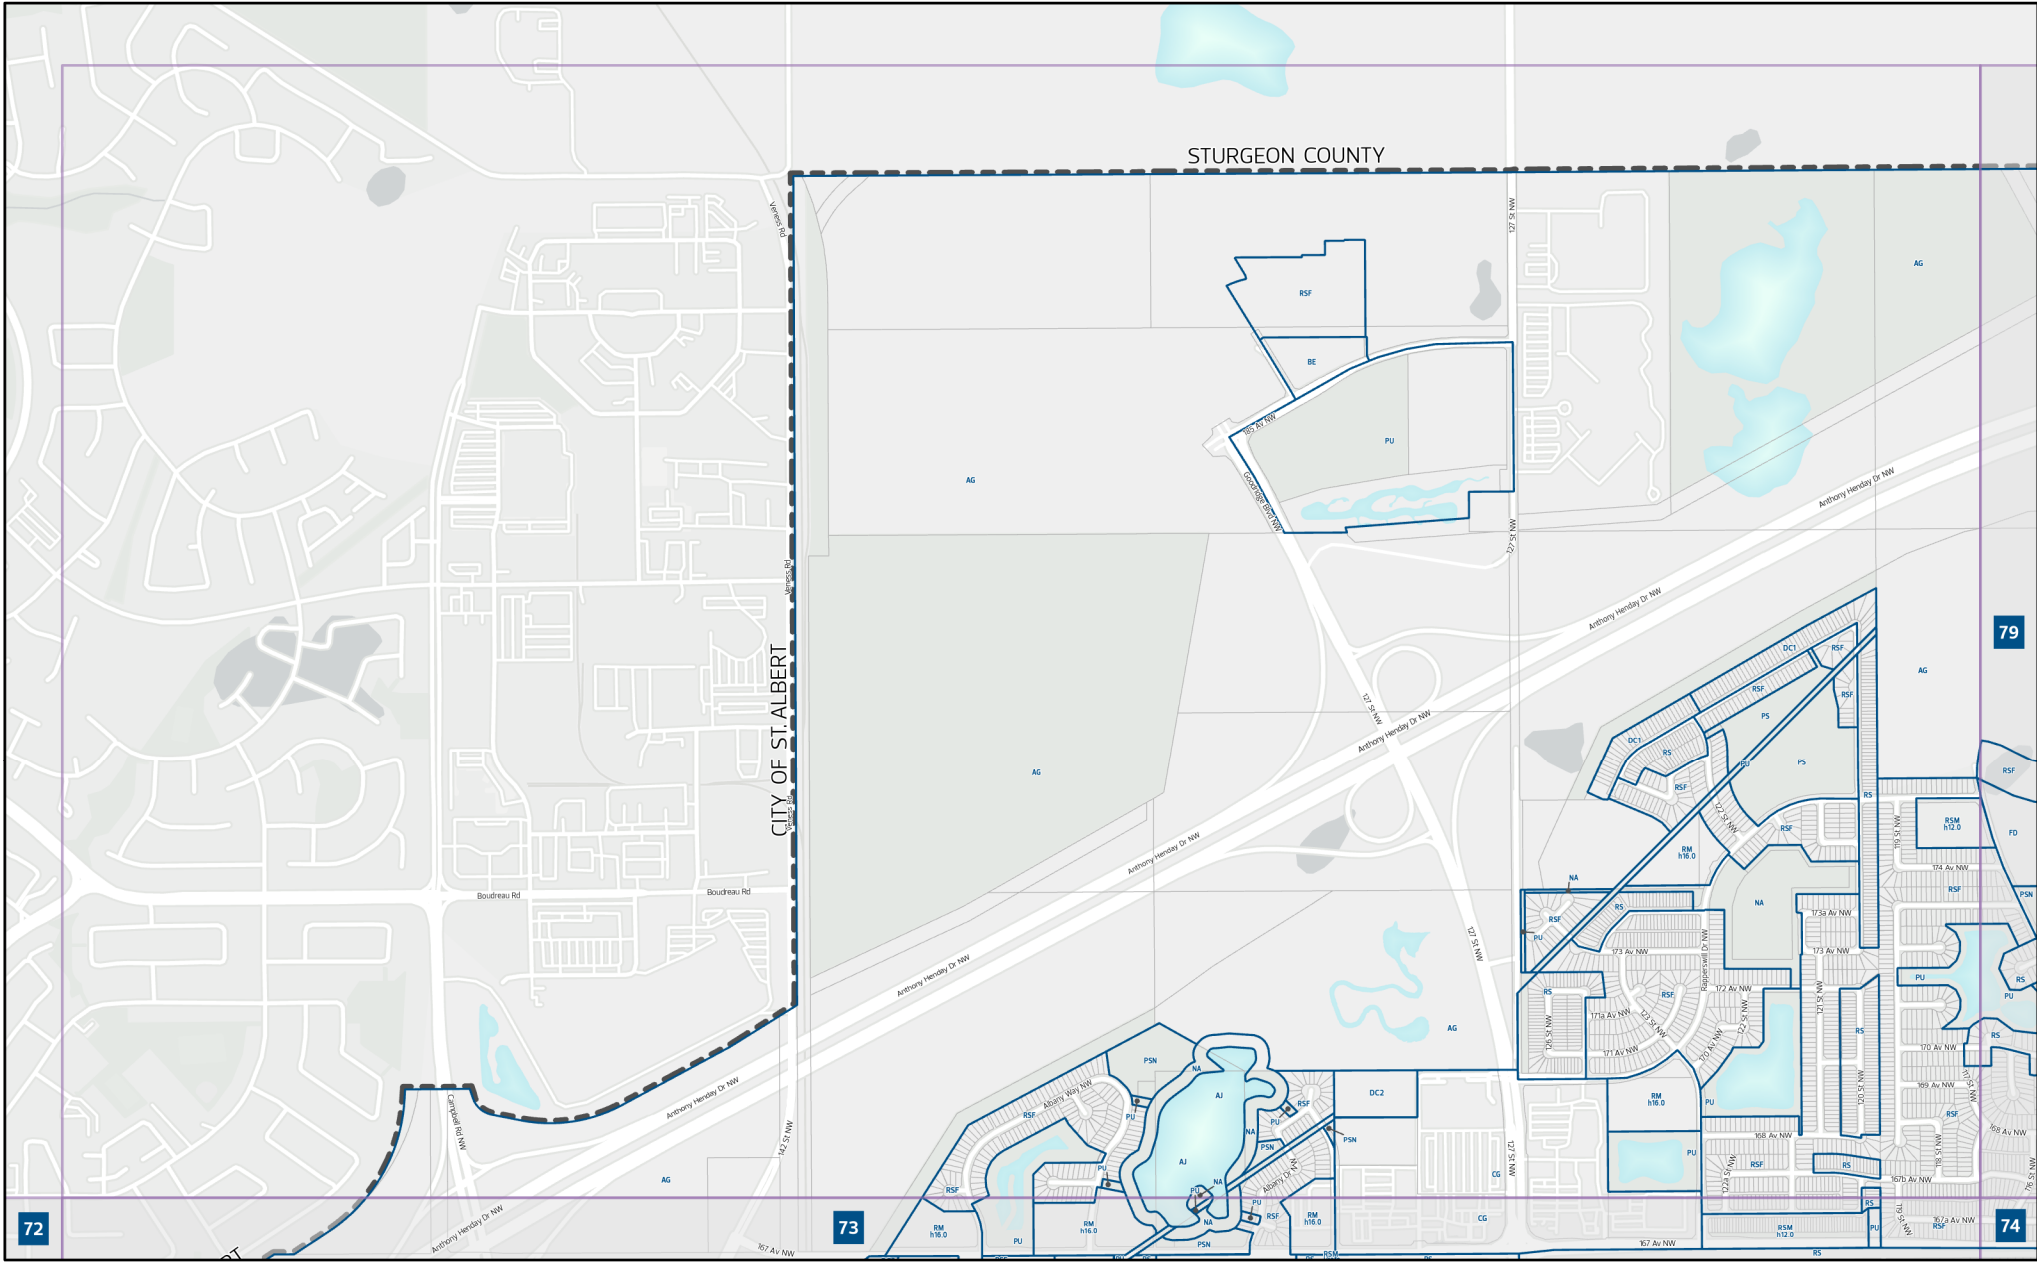

Map Number: 75

Charter Bylaw 21001 Schedule 'A' - Zoning Map

- Proposed Zoning
- Titled Lot
- City of Edmonton Boundary
- Map Number

Map Number: 76

Charter Bylaw 21001 Schedule 'A' - Zoning Map

- Proposed Zoning
- Titled Lot
- City of Edmonton Boundary
- Map Number

Map Number: 77

City of Edmonton
Urban Planning and Economy
Map Last Updated: October 2023

Charter Bylaw 21001

Schedule 'A' - Zoning Map

- Proposed Zoning
- Titled Lot
- City of Edmonton Boundary
- # Map Number