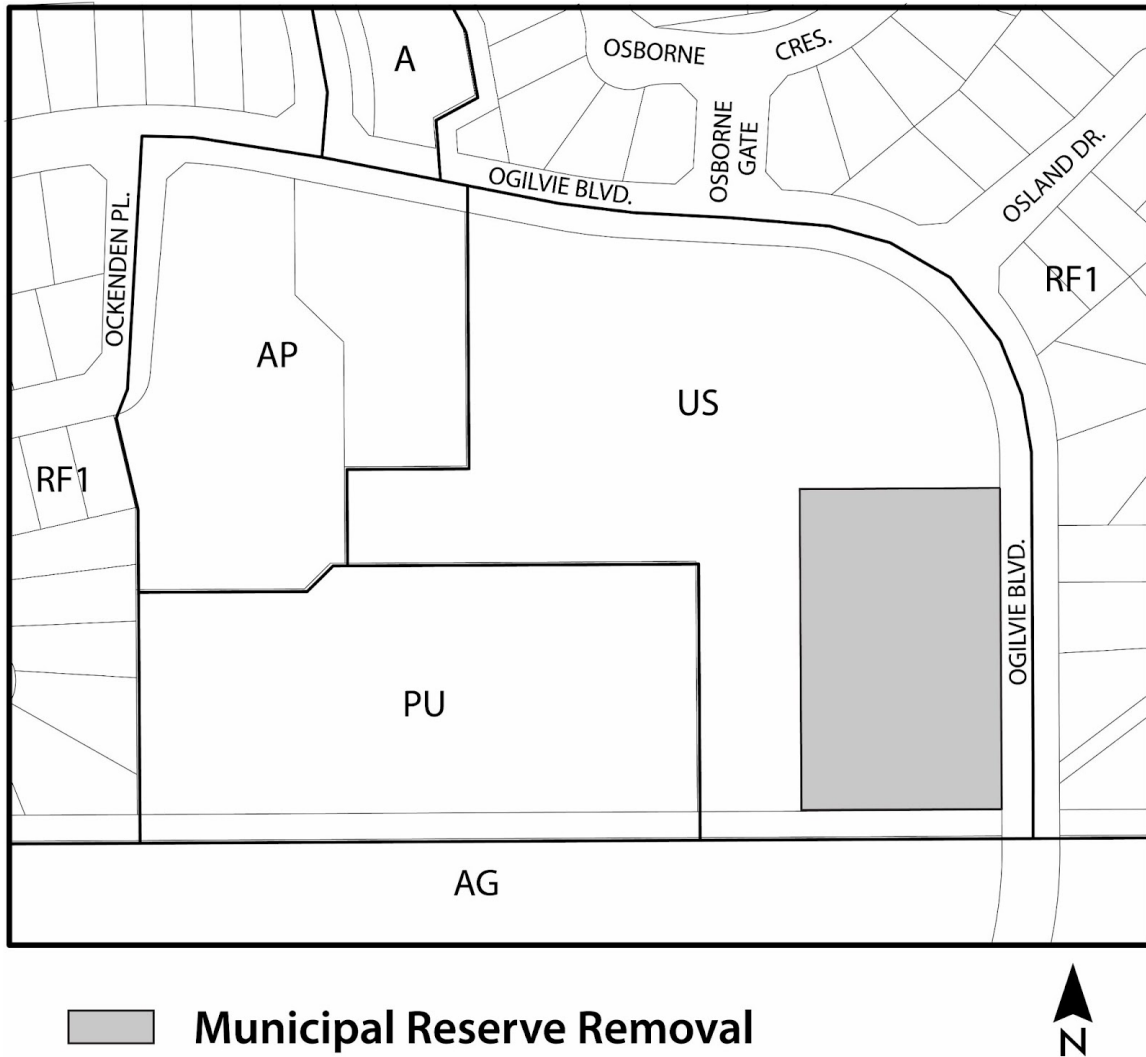

Ogilvie Ridge Municipal Reserve Removal Map

Zoning Bylaw 12800 Legend:

- A: Metropolitan recreational zone
- AG: Agricultural zone
- AP: Public parks zone
- PU: Public utility zone
- RF1: Single detached residential zone
- US: Urban services zone