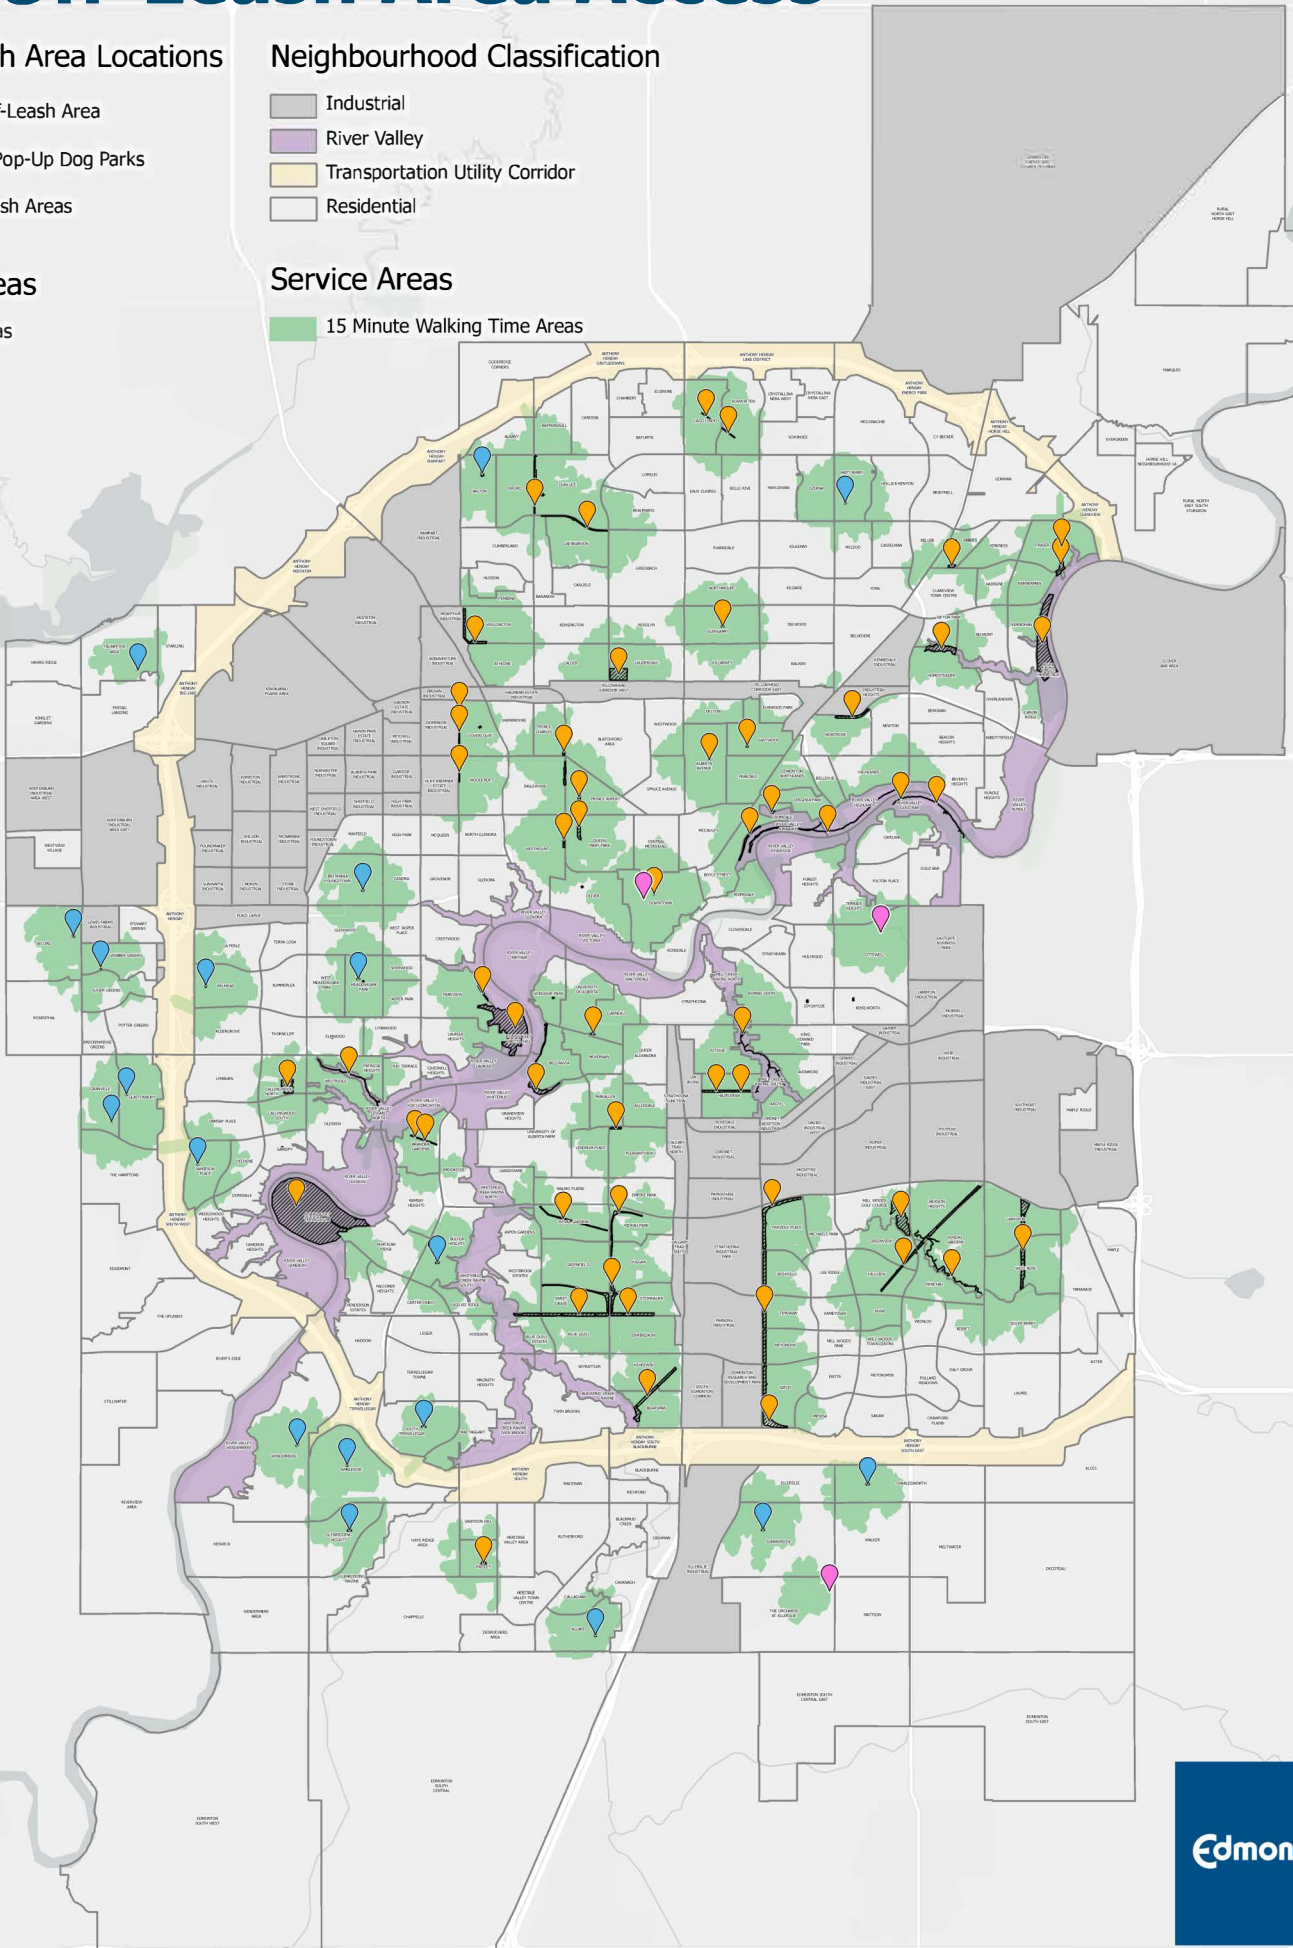

Dog Off-Leash Area Access

Dog Off-Leash Area Locations

- Permanent Off-Leash Area
- 2023 Season Pop-Up Dog Parks
- Future Off-Leash Areas

Neighbourhood Classification

- Industrial
- River Valley
- Transportation Utility Corridor
- Residential

Off-Leash Areas

- Off-Leash Areas

Service Areas

- 15 Minute Walking Time Areas

St. Albert
Hole
Centennial
Provincial
Park