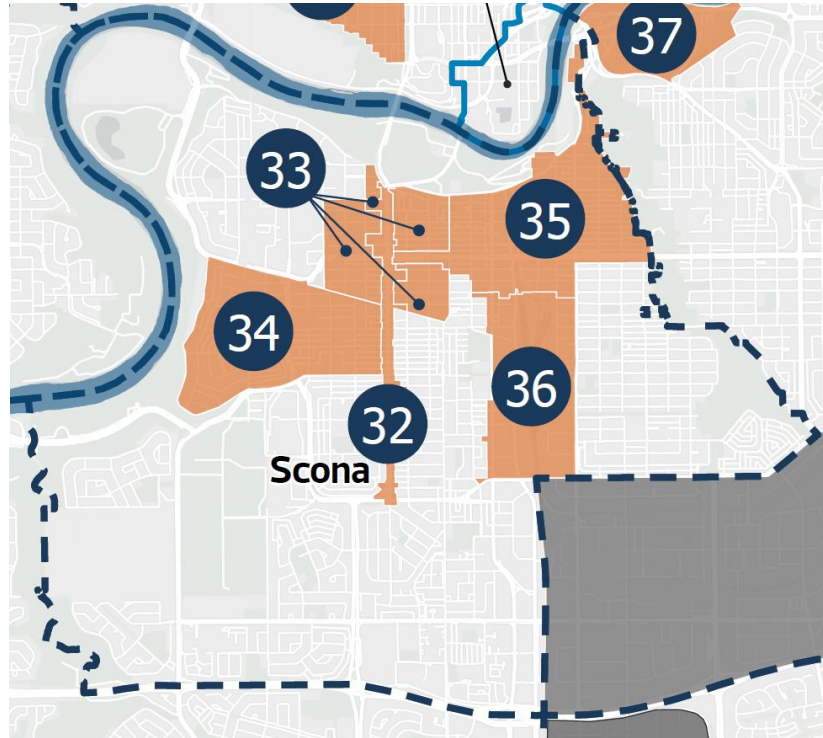

Table 1: Anticipated District Population and Employment Numbers

	Federal Census 2021*	City Plan 1.25 Million Population Horizon	City Plan 2 Million Population Horizon
District Population	56,000	89,000	193,000
District Employment	60,000	78,000	113,000

* 2021 figures are calculated with the 2021 Federal Census using census tract level data.

Nodes & Corridors

Proposed Repeals

Scona District:

- 32 109 Street Corridor ARP
- 33 Garneau ARP
- 34 McKernan Belgravia Station ARP
- 35 Strathcona ARP
- 36 Strathcona Junction ARP

Thank You

The logo for the City of Edmonton, featuring the word "Edmonton" in white text on a dark blue rectangular background. The background of the slide is a light blue gradient with a pattern of 3D cubes in the bottom right corner.

Edmonton