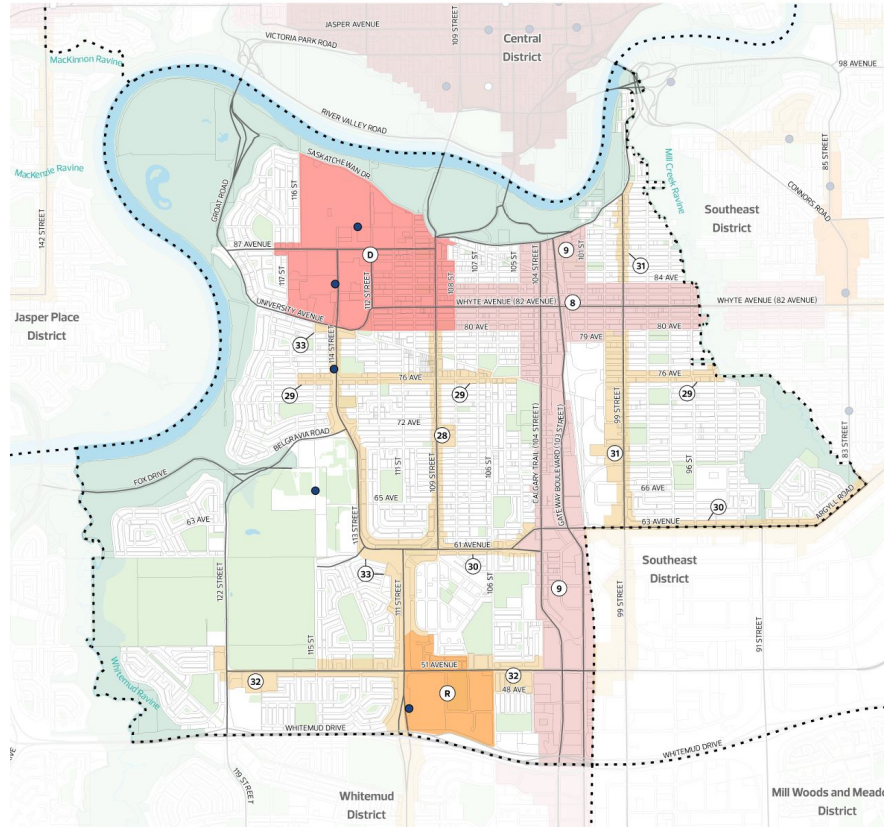

Urban Planning and Economy

Scona District Plan Charter Bylaw 24010 Bylaw 24110

May 28, 2024 Public Hearing

Kim Petrin
Kent Snyder
Shauna Kuiper
Sean Bohle

Edmonton

Scona District

Anticipated Population and Employment Numbers

Table 1: Anticipated District Population and Employment Numbers

	Federal Census 2021*	City Plan 1.25 Million Population Horizon	City Plan 2 Million Population Horizon
District Population	56,000	89,000	193,000
District Employment	60,000	78,000	113,000

* 2021 figures are calculated with the 2021 Federal Census using census tract level data.

Nodes & Corridors

Proposed Repeals

Scona District:

- 32 109 Street Corridor ARP
- 33 Garneau ARP
- 34 McKernan Belgravia Station ARP
- 35 Strathcona ARP
- 36 Strathcona Junction ARP

Edmonton