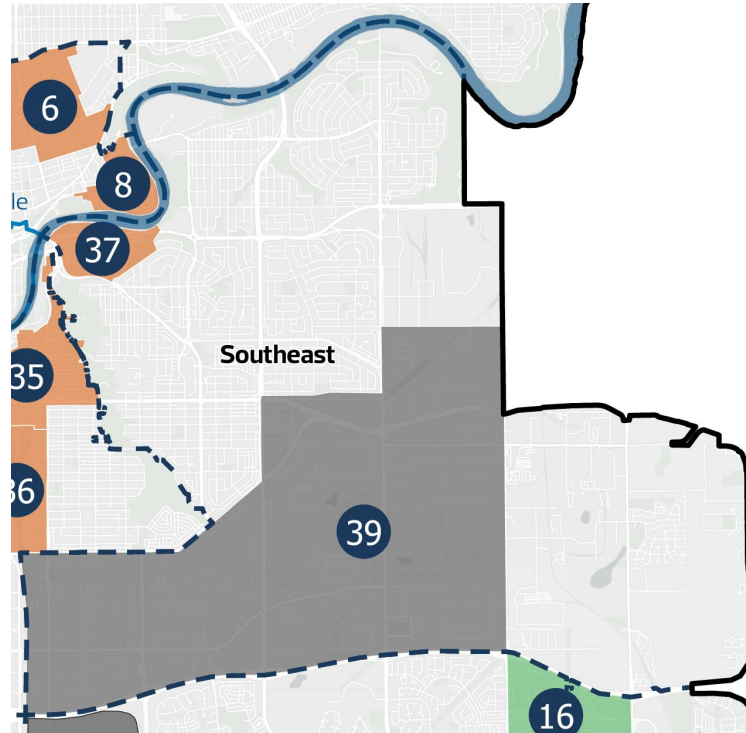

Table 1: Anticipated District Population and Employment Numbers

	Federal Census 2021*	City Plan 1.25 Million Population Horizon	City Plan 2 Million Population Horizon
District Population	44,000	52,000	72,000
District Employment	80,000	90,000	104,000

* 2021 figures are calculated with the 2021 Federal Census using census tract level data.

Nodes & Corridors

Proposed Repeals

Southeast District:

- 37 Cloverdale ARP
- 38 Cloverdale Low Density Infill Housing Design Guidelines
- 39 Southeast Industrial Area OP
- 40 Urban Design Strategy for Cloverdale
- # Not Shown on Map

Thank You

The logo for the City of Edmonton, featuring the word "Edmonton" in white text on a dark blue rectangular background. The background of the slide is a light blue gradient with a pattern of 3D cubes in the bottom right corner.

Edmonton