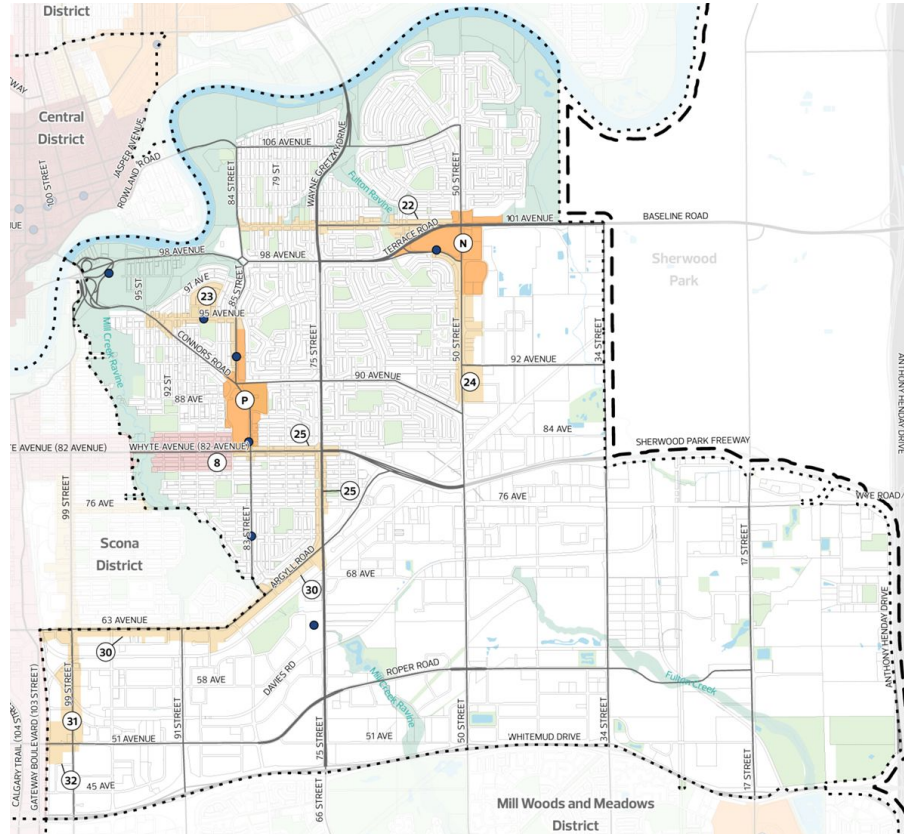

Urban Planning and Economy

Southeast District Plan Charter Bylaw 24011 Bylaw 24111

May 28, 2024 Public Hearing

Kim Petrin
Kent Snyder
Shauna Kuiper
Sean Bohle

Edmonton

Southeast District

Anticipated Population and Employment Numbers

Table 1: Anticipated District Population and Employment Numbers

	Federal Census 2021*	City Plan 1.25 Million Population Horizon	City Plan 2 Million Population Horizon
District Population	44,000	52,000	72,000
District Employment	80,000	90,000	104,000

* 2021 figures are calculated with the 2021 Federal Census using census tract level data.

Nodes & Corridors

Proposed Repeals

Southeast District:

- 37 Cloverdale ARP
- 38 Cloverdale Low Density Infill Housing Design Guidelines
- 39 Southeast Industrial Area OP
- 40 Urban Design Strategy for Cloverdale
- # Not Shown on Map

Edmonton