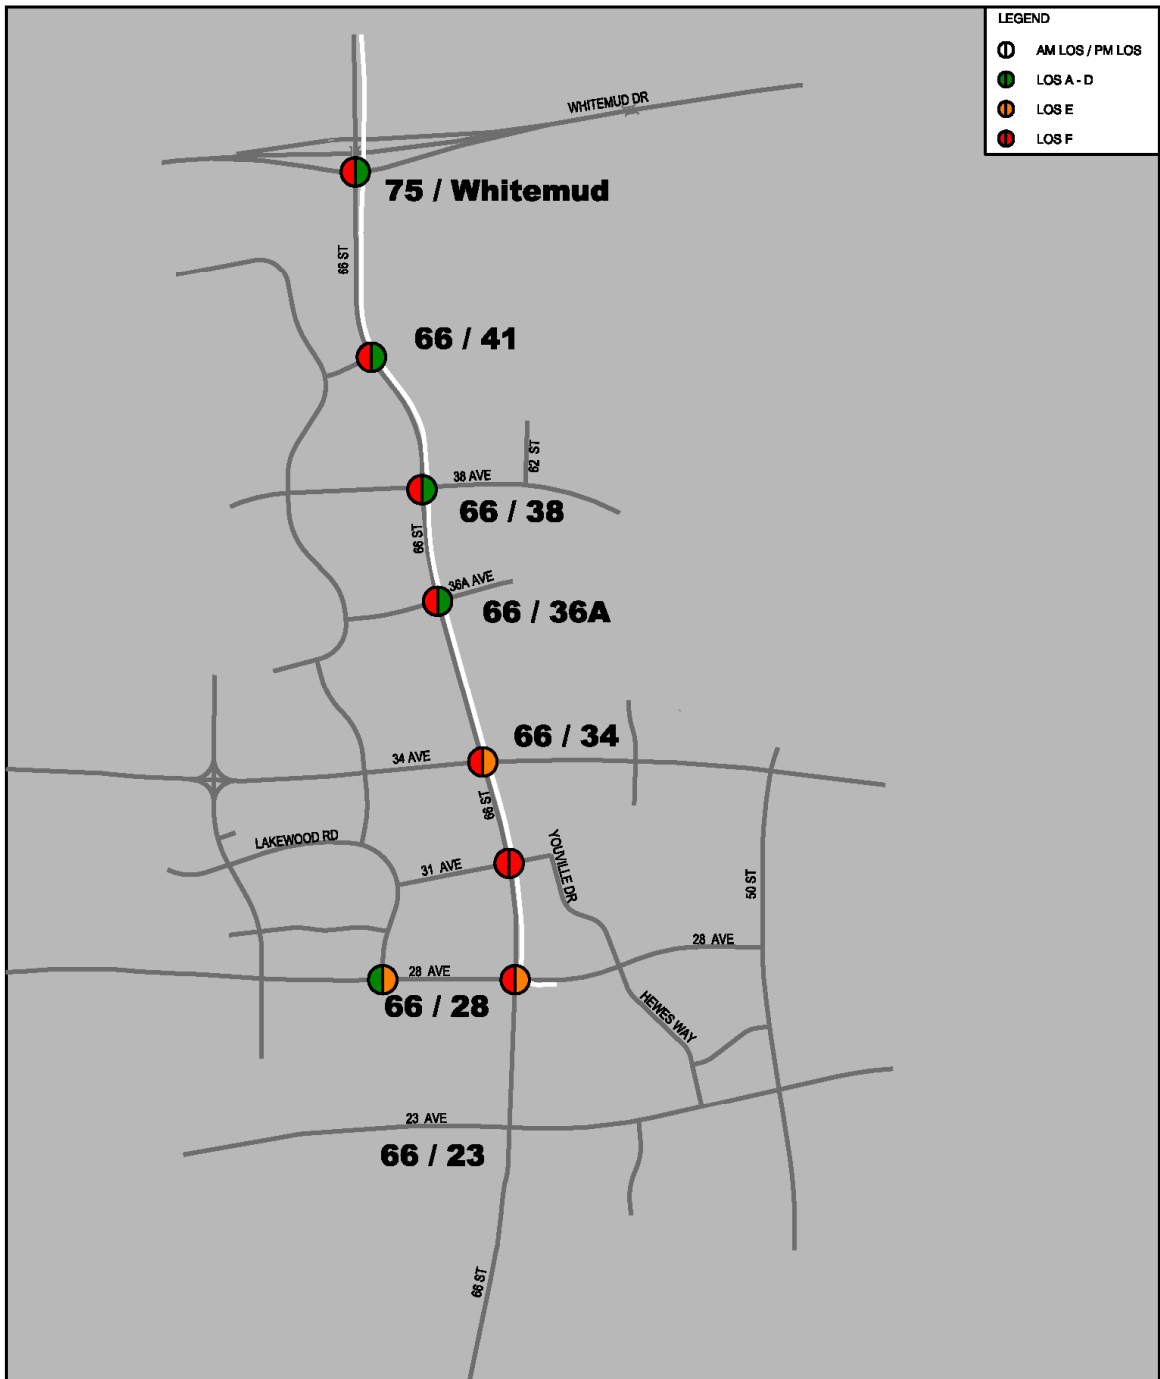

Corridor Intersection Operations

95 Avenue to 51 Avenue (2019)

95 Avenue to 51 Avenue (2044)

51 Avenue to 23 Avenue (2019)

51 Avenue to 23 Avenue (2044)