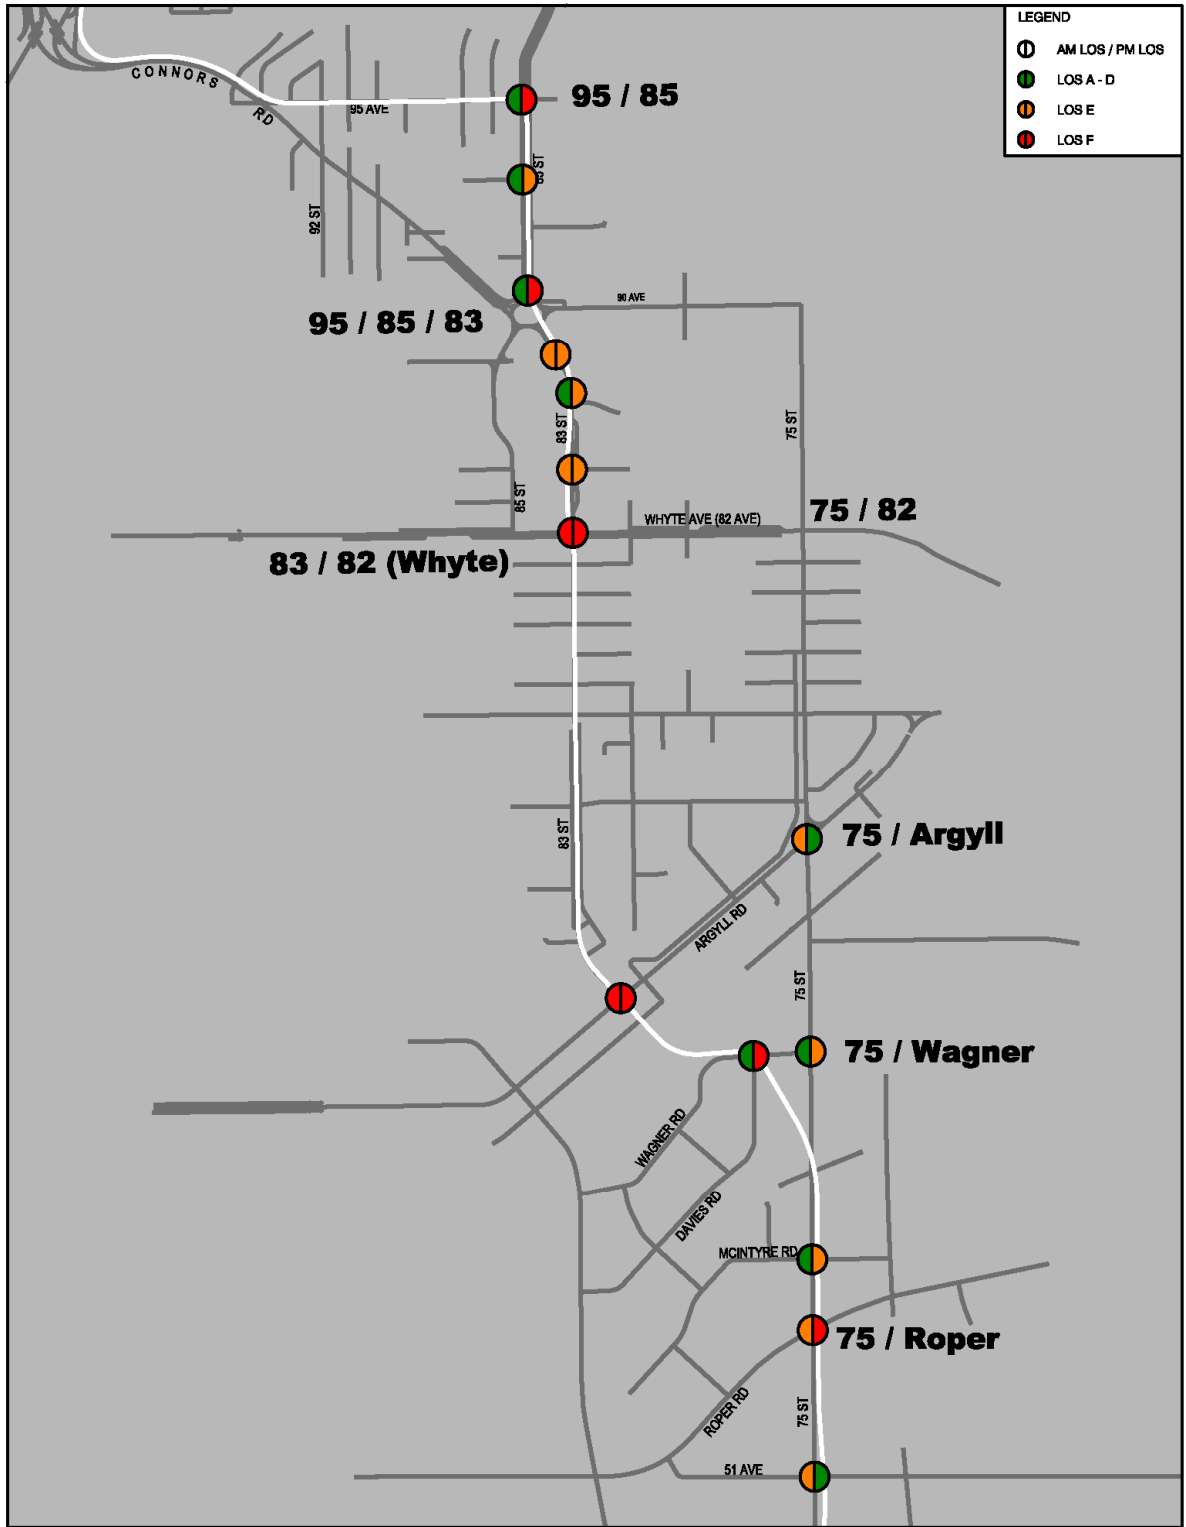

Corridor Intersection Operations

95 Avenue to 51 Avenue (2019)

95 Avenue to 51 Avenue (2044)

51 Avenue to 23 Avenue (2019)

51 Avenue to 23 Avenue (2044)