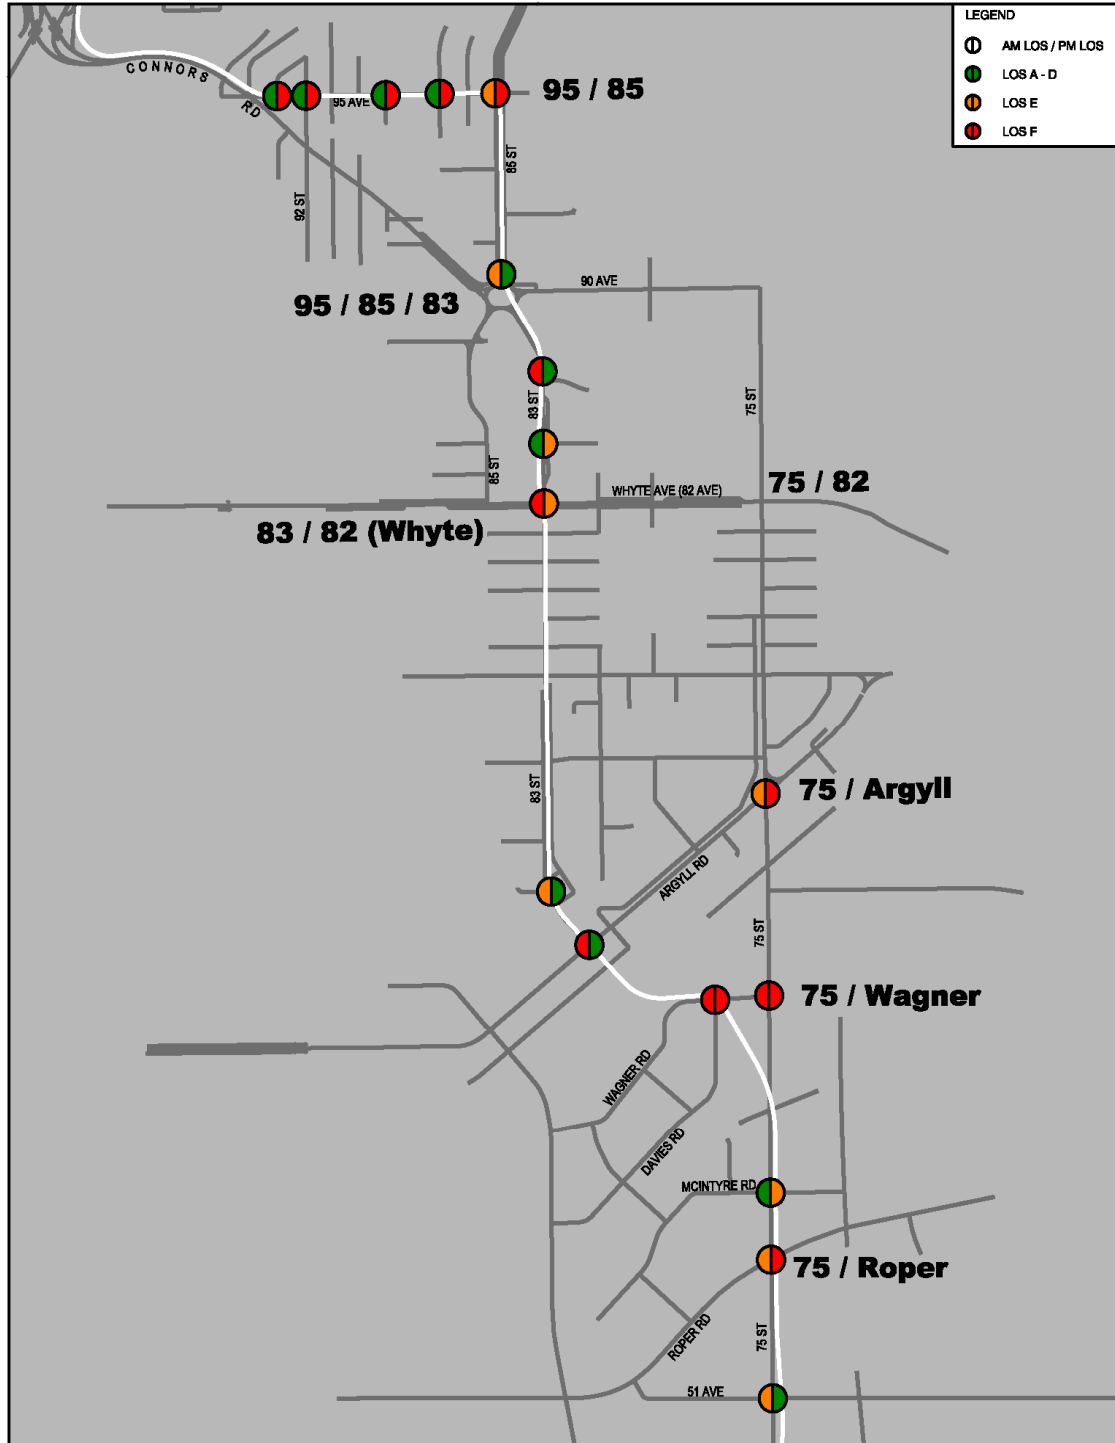

Corridor Intersection Operations

95 Avenue to 51 Avenue (2019)

95 Avenue to 51 Avenue (2044)

51 Avenue to 23 Avenue (2019)

51 Avenue to 23 Avenue (2044)