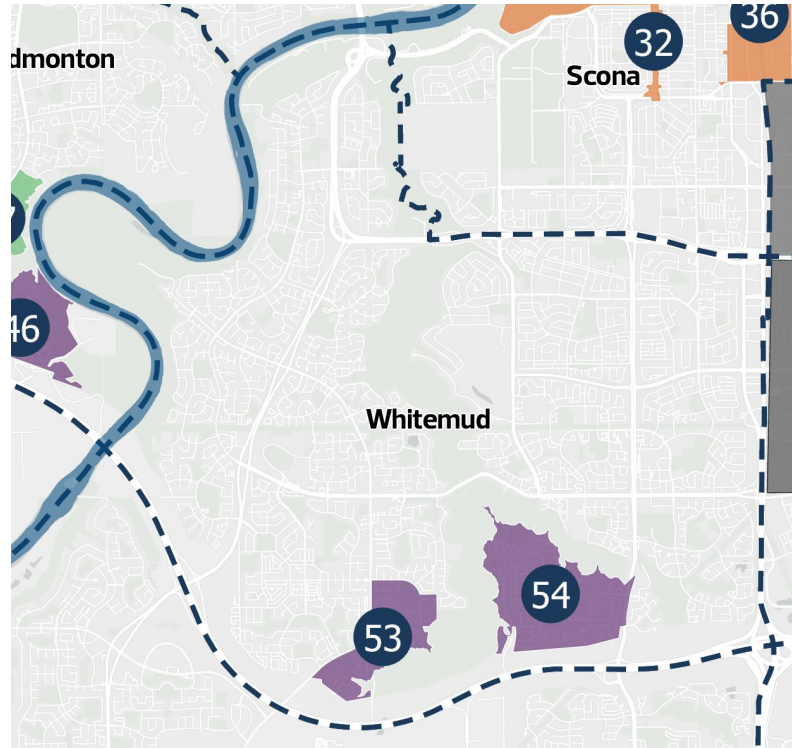

Table 1: Anticipated District Population and Employment Numbers

	Federal Census 2021*	City Plan 1.25 Million Population Horizon	City Plan 2 Million Population Horizon
District Population	98,000	104,000	117,000
District Employment	20,000	26,000	27,000

* 2021 figures are calculated with the 2021 Federal Census using census tract level data.

Nodes & Corridors

Proposed Repeals

Whitemud District:

- 53 Mactaggart NASP
- 54 Twin Brooks NASP

Area-Specific Policies

Thank You

The logo for the City of Edmonton, featuring the word "Edmonton" in white text on a dark blue rectangular background. The background of the slide is a light blue gradient with a pattern of 3D cubes in the bottom right corner.

Edmonton