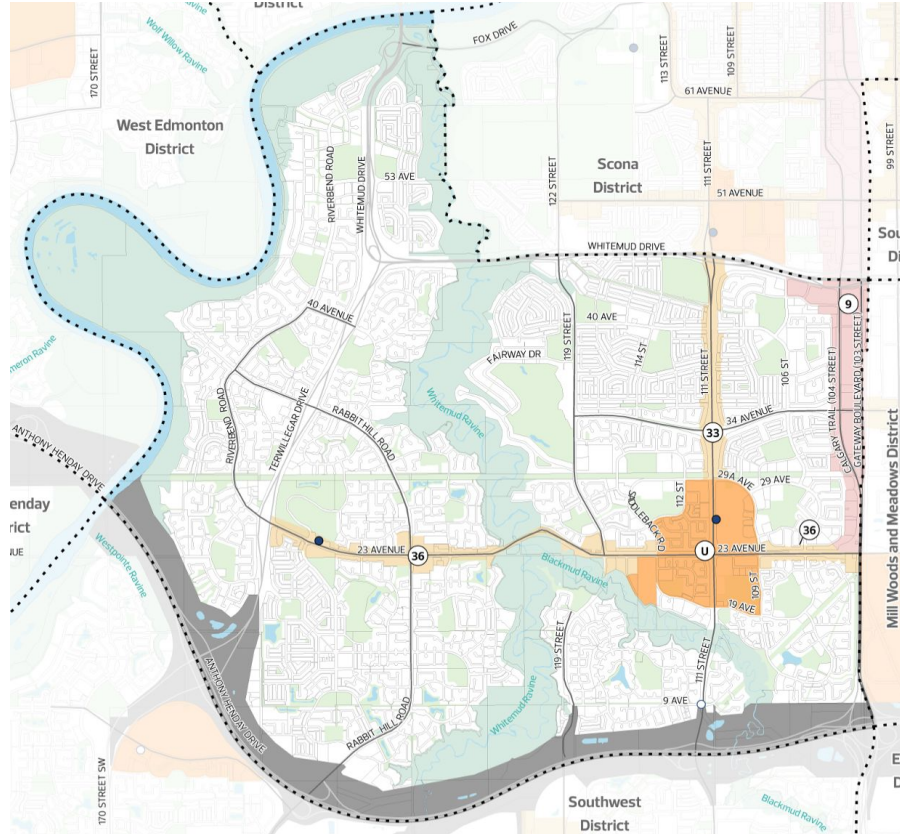

Table 1: Anticipated District Population and Employment Numbers

	Federal Census 2021*	City Plan 1.25 Million Population Horizon	City Plan 2 Million Population Horizon
District Population	98,000	104,000	117,000
District Employment	20,000	26,000	27,000

* 2021 figures are calculated with the 2021 Federal Census using census tract level data.

Nodes & Corridors

Proposed Repeals

Whitemud District:

- 53 Mactaggart NASP
- 54 Twin Brooks NASP

Area-Specific Policies

Thank You

The logo for the City of Edmonton, featuring the word "Edmonton" in white text on a dark blue rectangular background. The background of the slide is a light blue gradient with a pattern of 3D cubes in the bottom right corner.

Edmonton