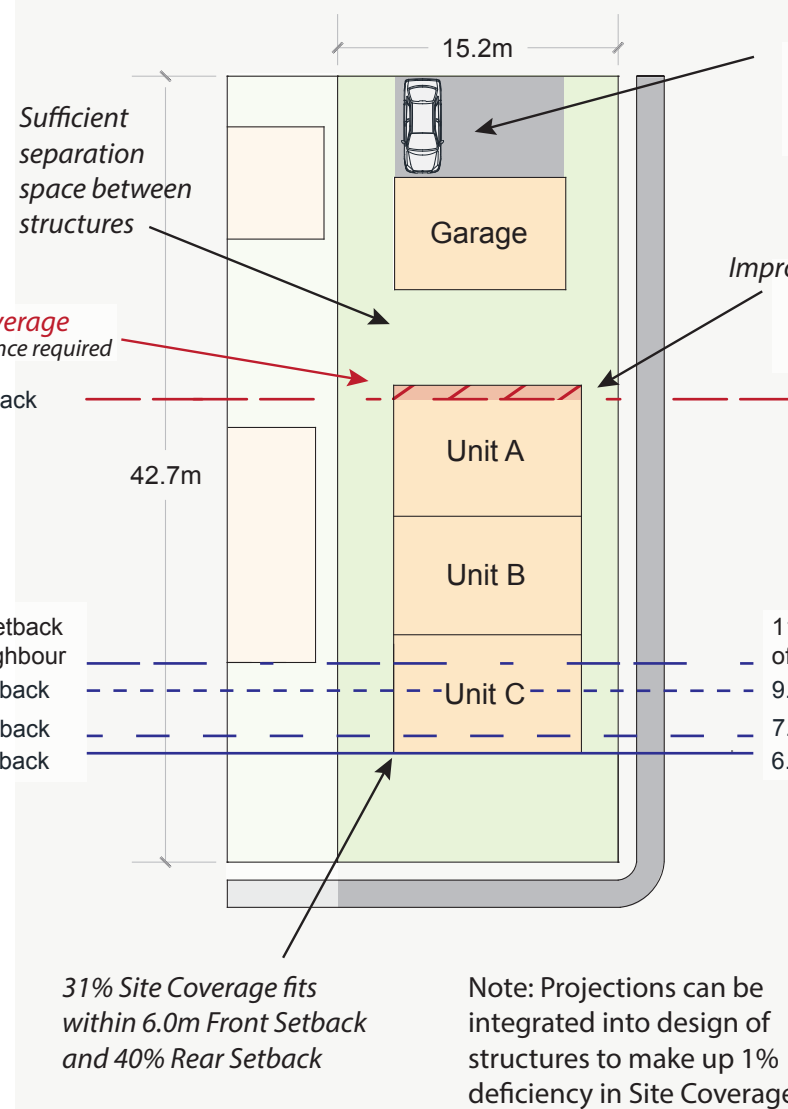

Current Mature Neighbourhood Overlay Front Setback Approach

6.0m Maximum Front Setback Approach

Graduated Contextual Front Setback Approach