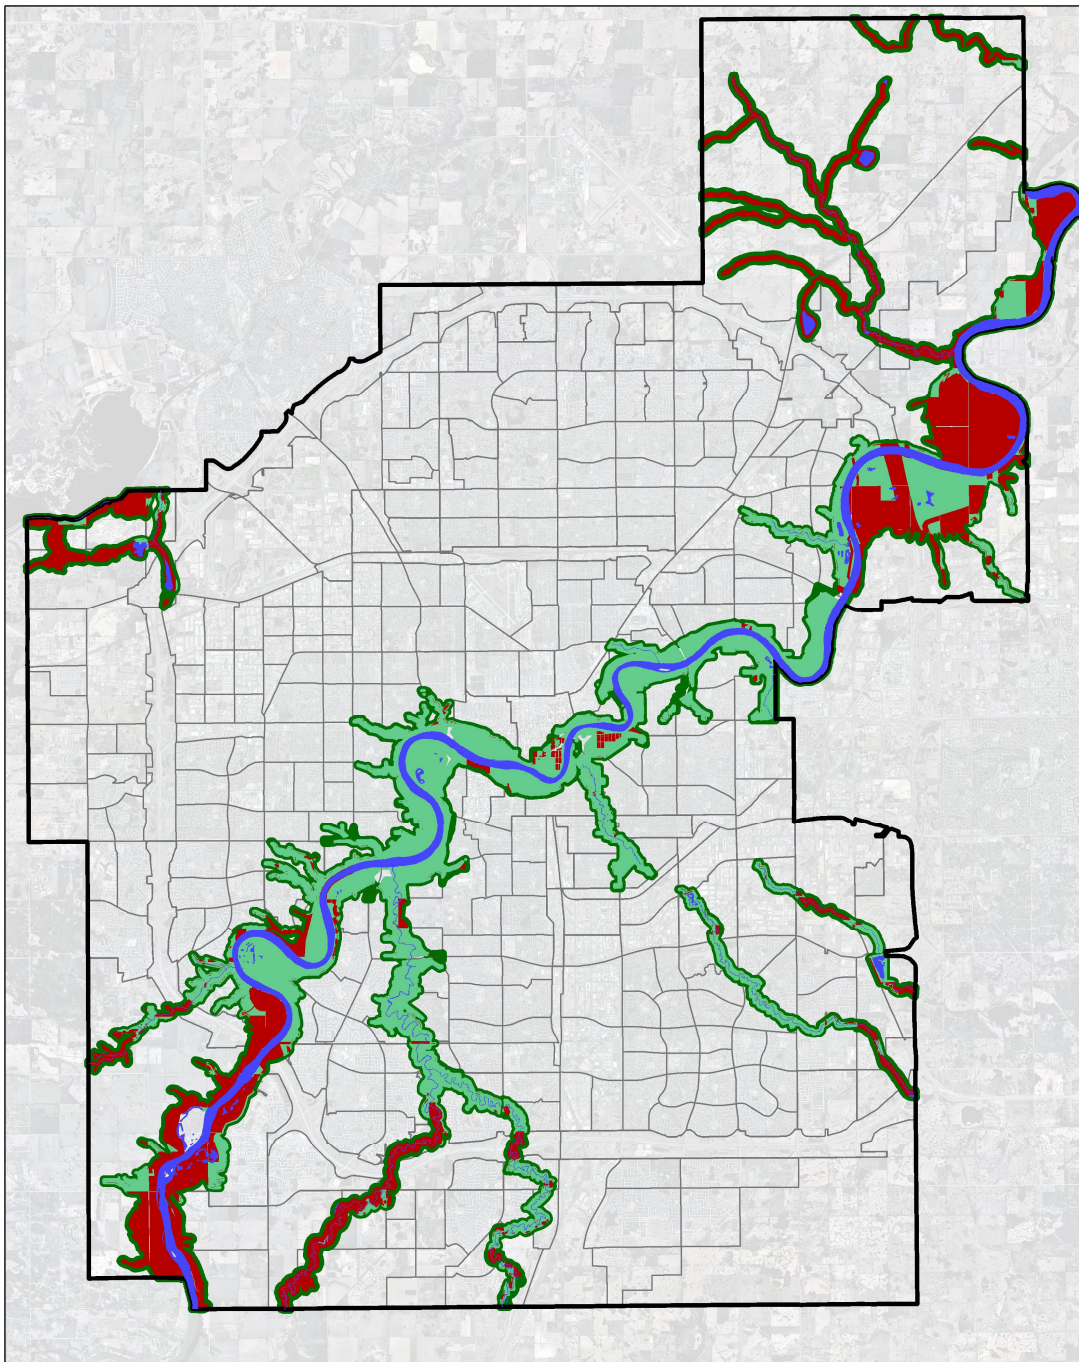

### Public and Private Ownership Within the North Saskatchewan River Valley Area Redevelopment Plan

-  RIVER VALLEY ARP BOUNDARY
-  CITY OWNED LAND
-  LAND TO BE ACQUIRED