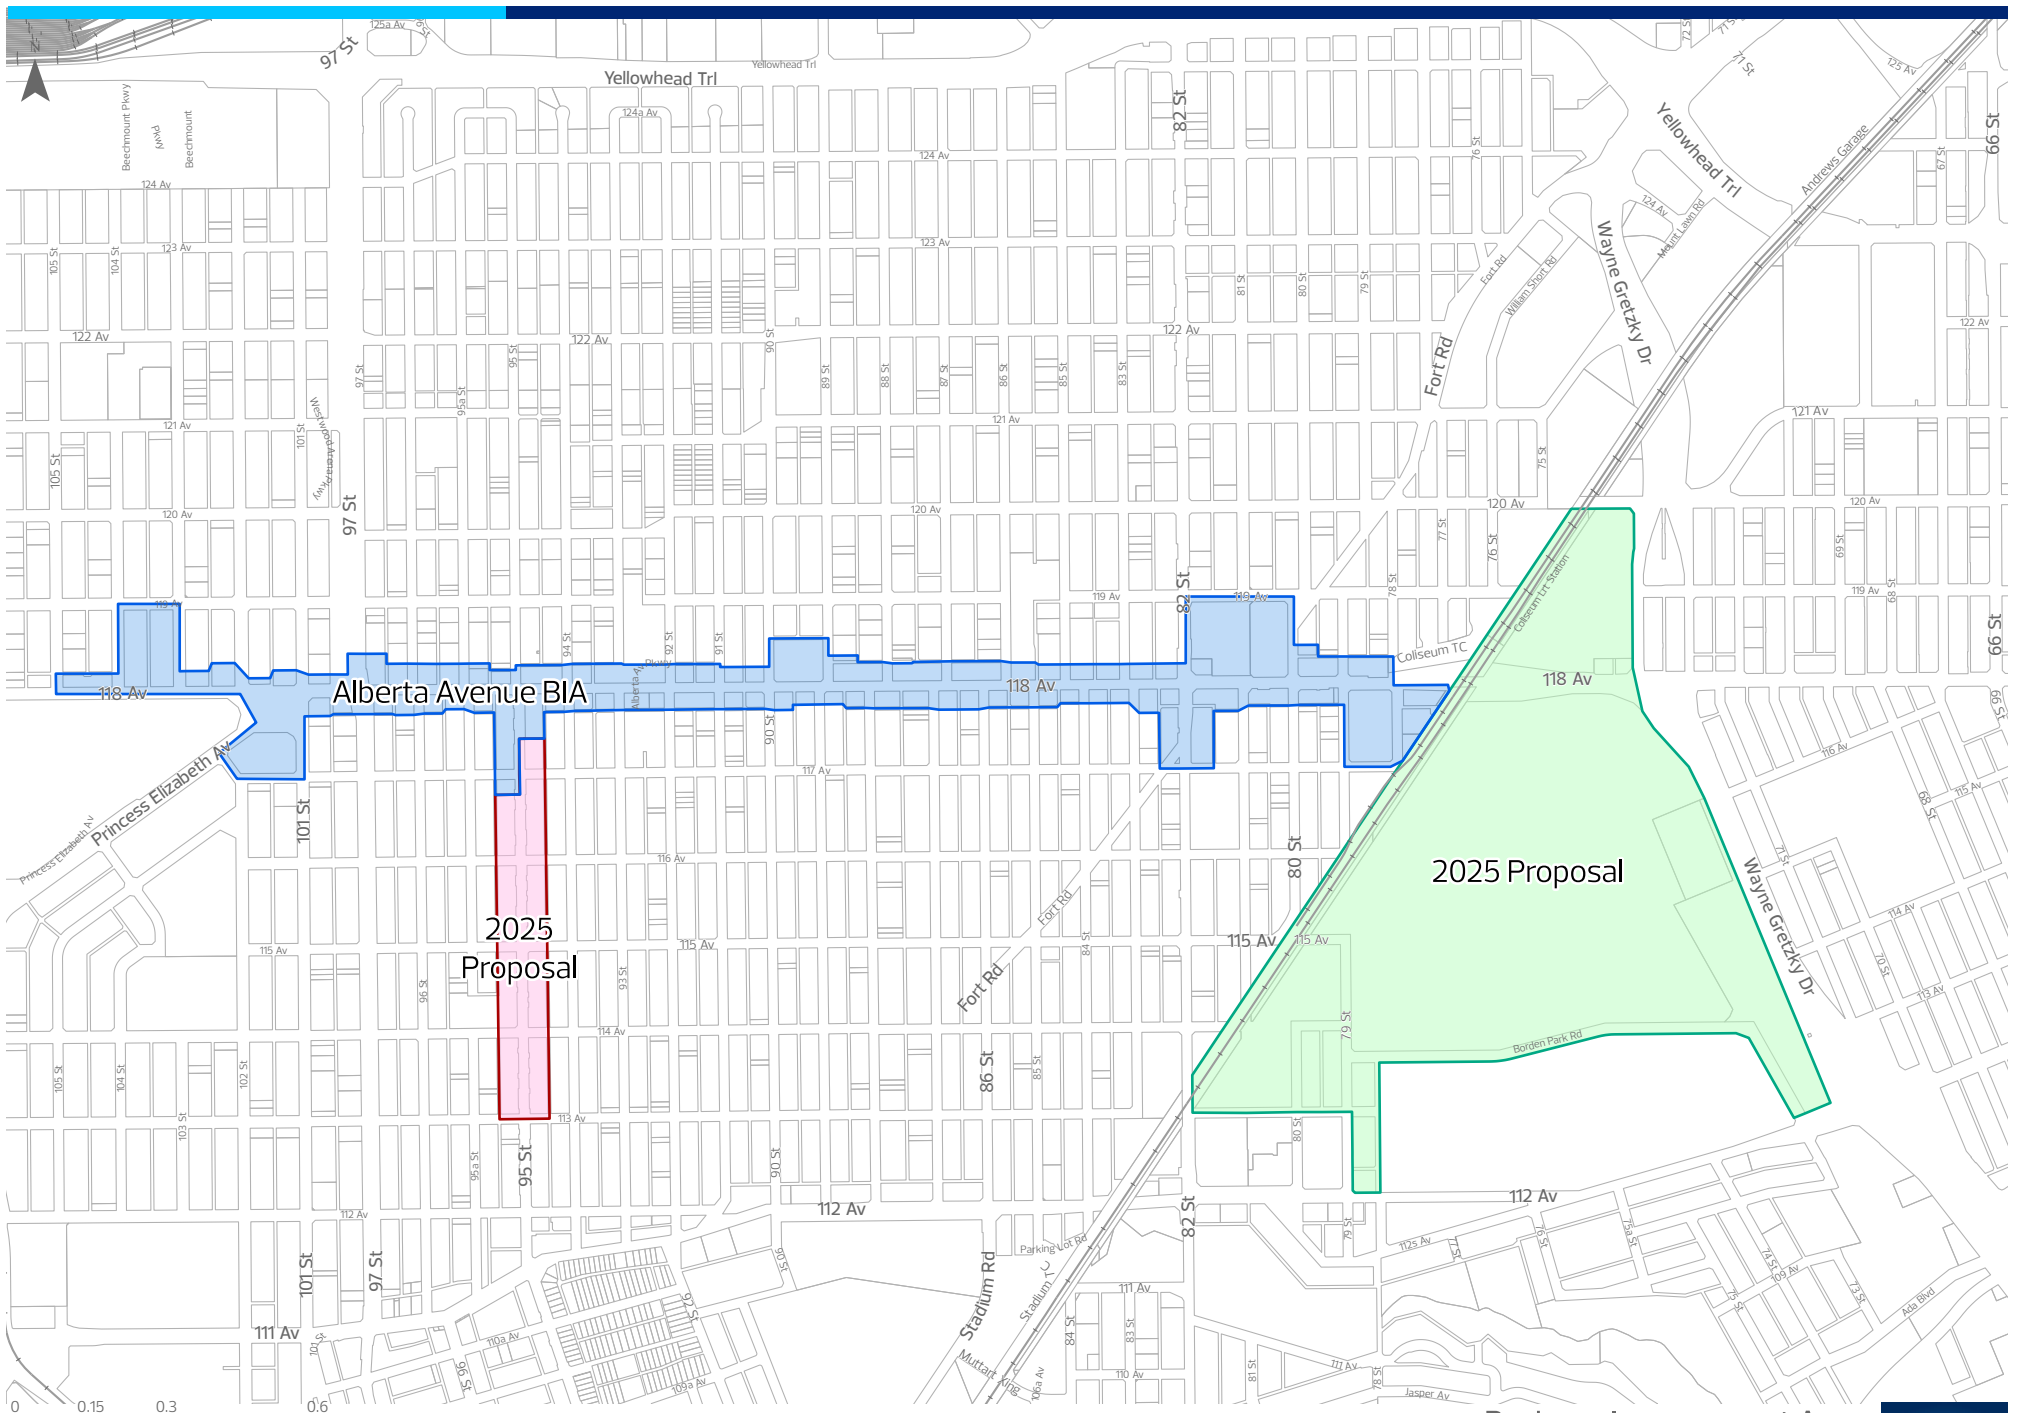

BIA Boundary

Map compiled by:
Enterprise Geospatial Information, Service Innovation and Performance. No reproduction of this map, in whole or in part, is permitted without express written consent of the City of Edmonton, Service Innovation and Performance

Business Improvement Area

Alberta Avenue

Print Date: August 7, 2024

Map compiled by:
 Enterprise Geospatial Information, Service Innovation and Performance. No reproduction of this map, in whole or in part, is permitted without express written consent of the City of Edmonton, Service Innovation and Performance

- Alberta Avenue BIA (Current)
- Alberta Avenue - 2025 Proposal
- Alberta Avenue - 2025 Proposal (Exhibition Grounds)

Business Improvement Area

Alberta Avenue

Print Date: August 8, 2024