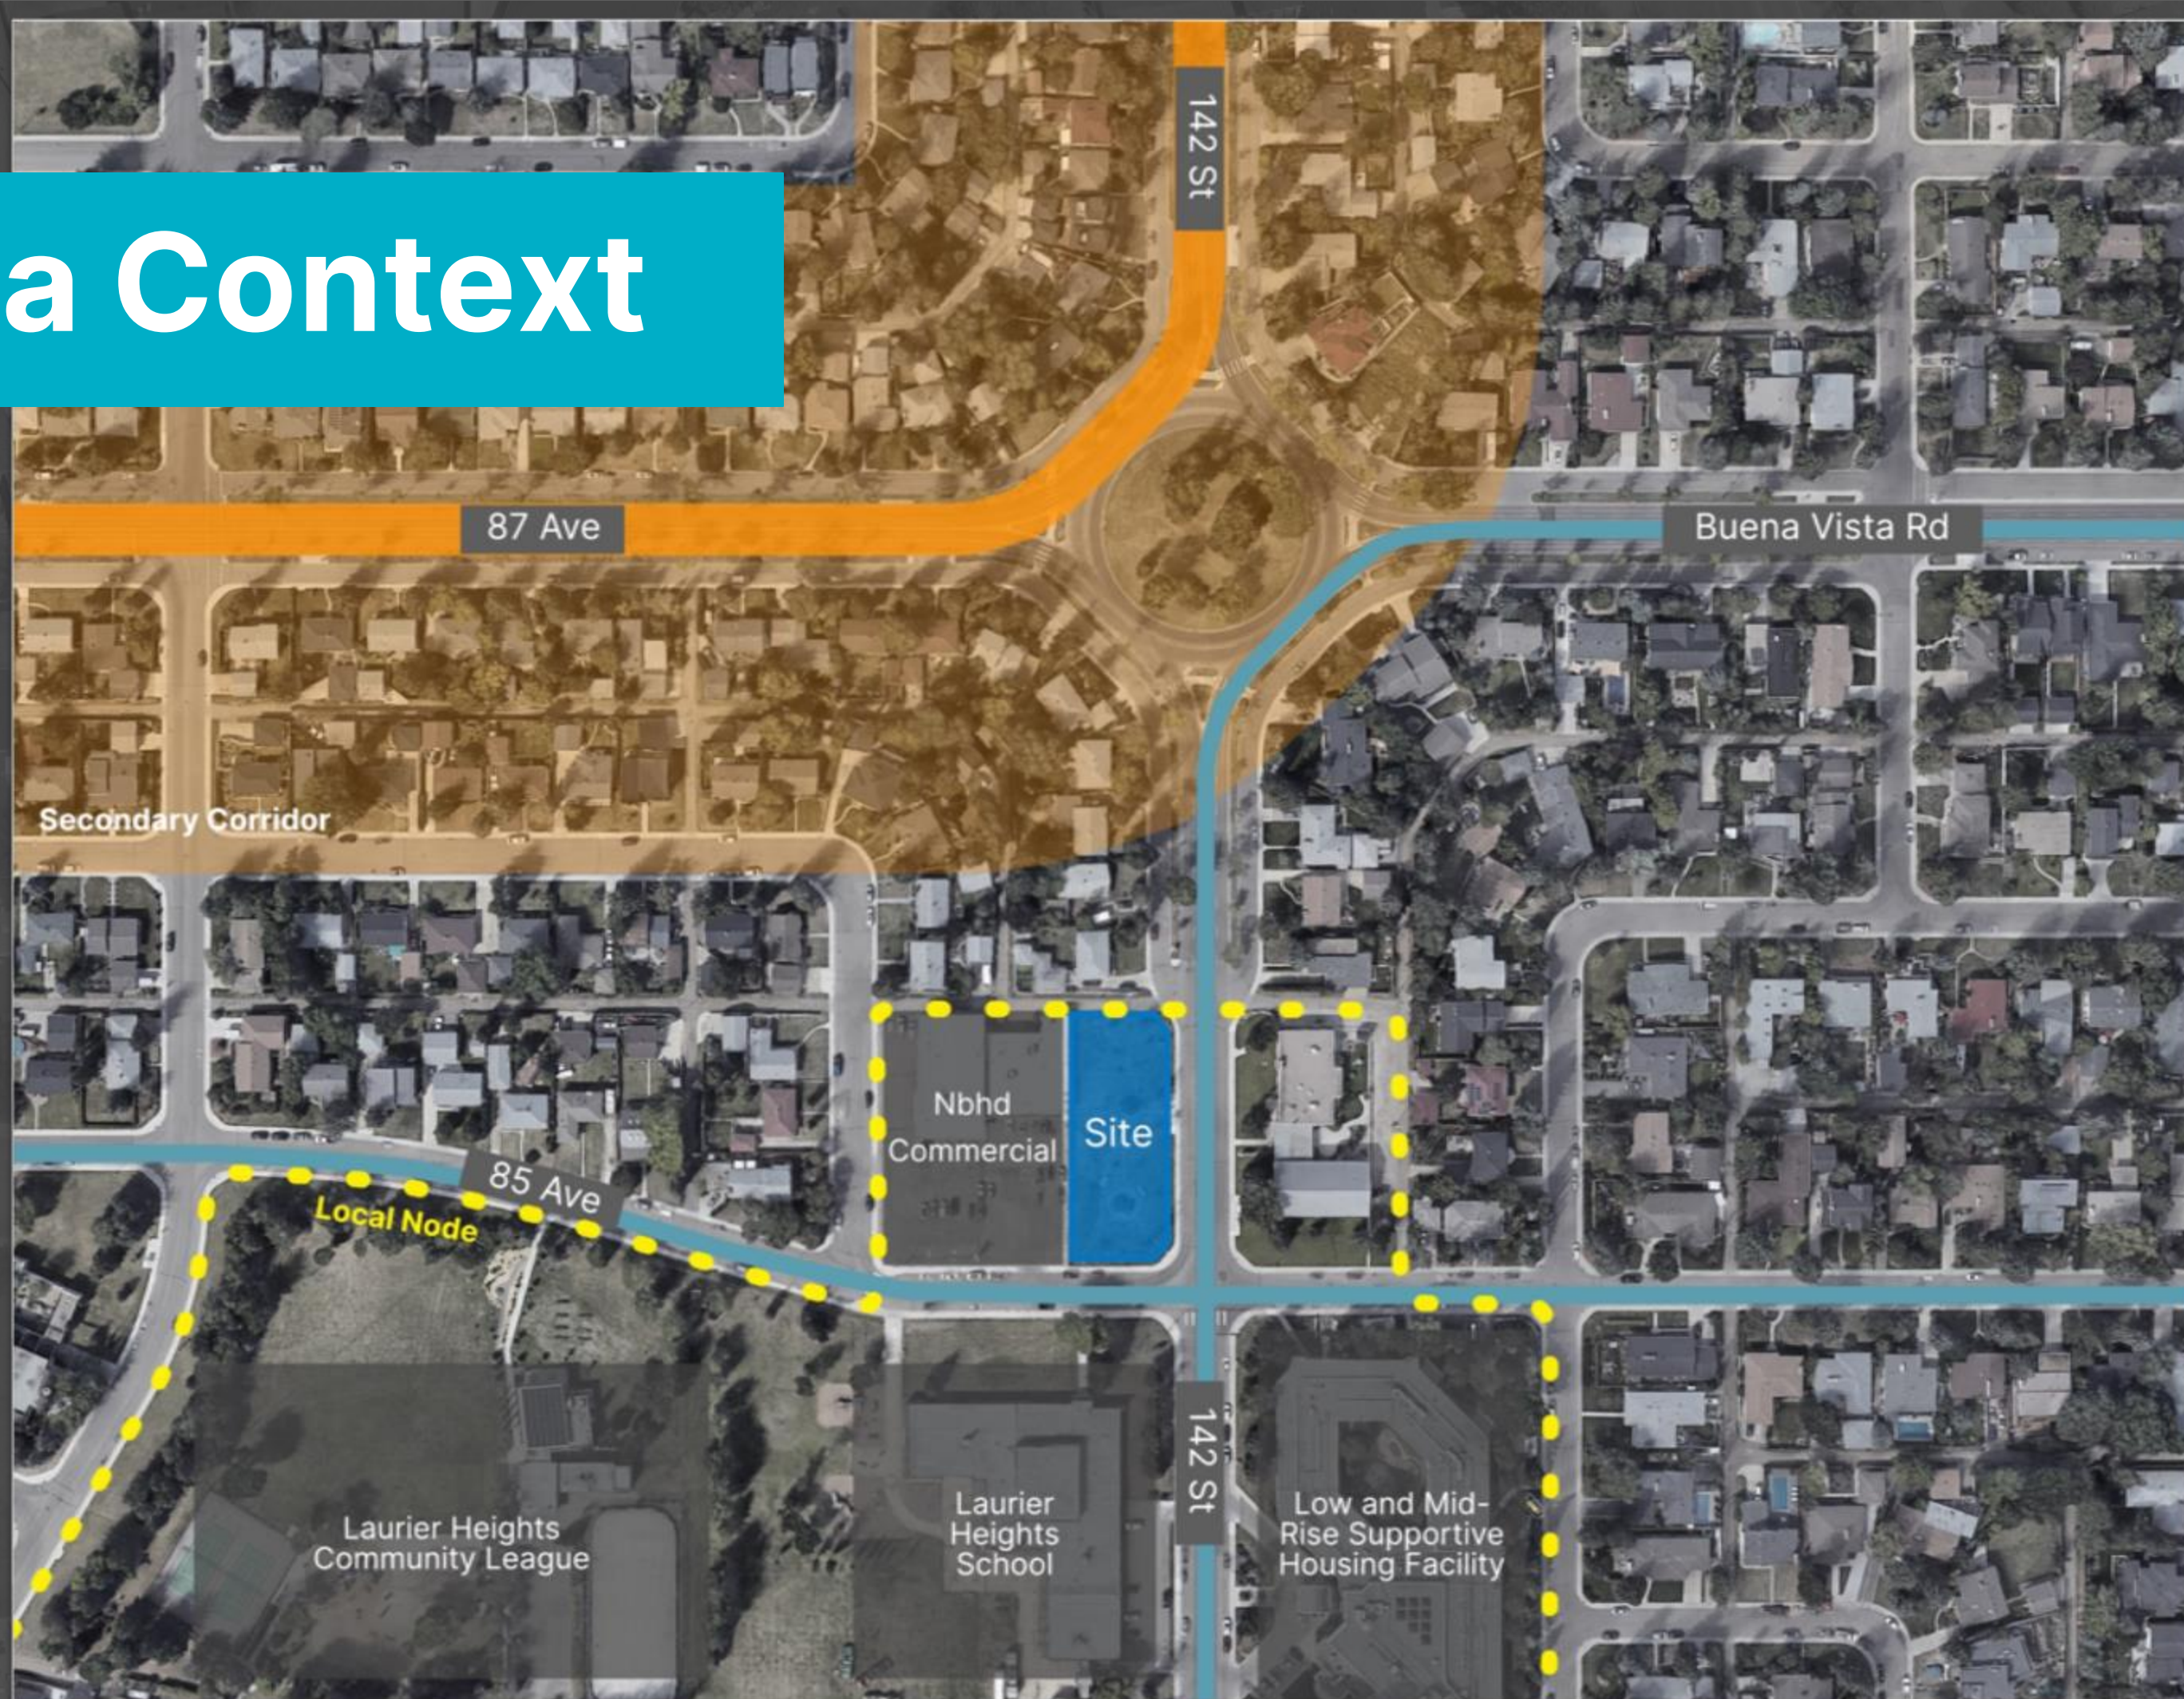

Beljan

8510 – 142 Street NW

**Laurier Heights
Redevelopment**

Presented By:
Beljan Development

Beijan

Area Context

View Looking East (aerial)

View Looking West (aerial)

View Looking North (aerial)

View Looking North (street level)

Laurier Heights School

SITE

Canterbury Foundation

142 St

View Looking South (aerial)

An aerial photograph of a residential neighborhood. A specific lot is highlighted with a blue dashed line. The lot is located at the corner of a street intersection. To the left of the lot is a large, multi-story building with a flat roof and a parking lot containing several cars. The surrounding area consists of smaller houses and trees. The overall scene is in grayscale, except for the blue dashed line and the teal overlay on the left.