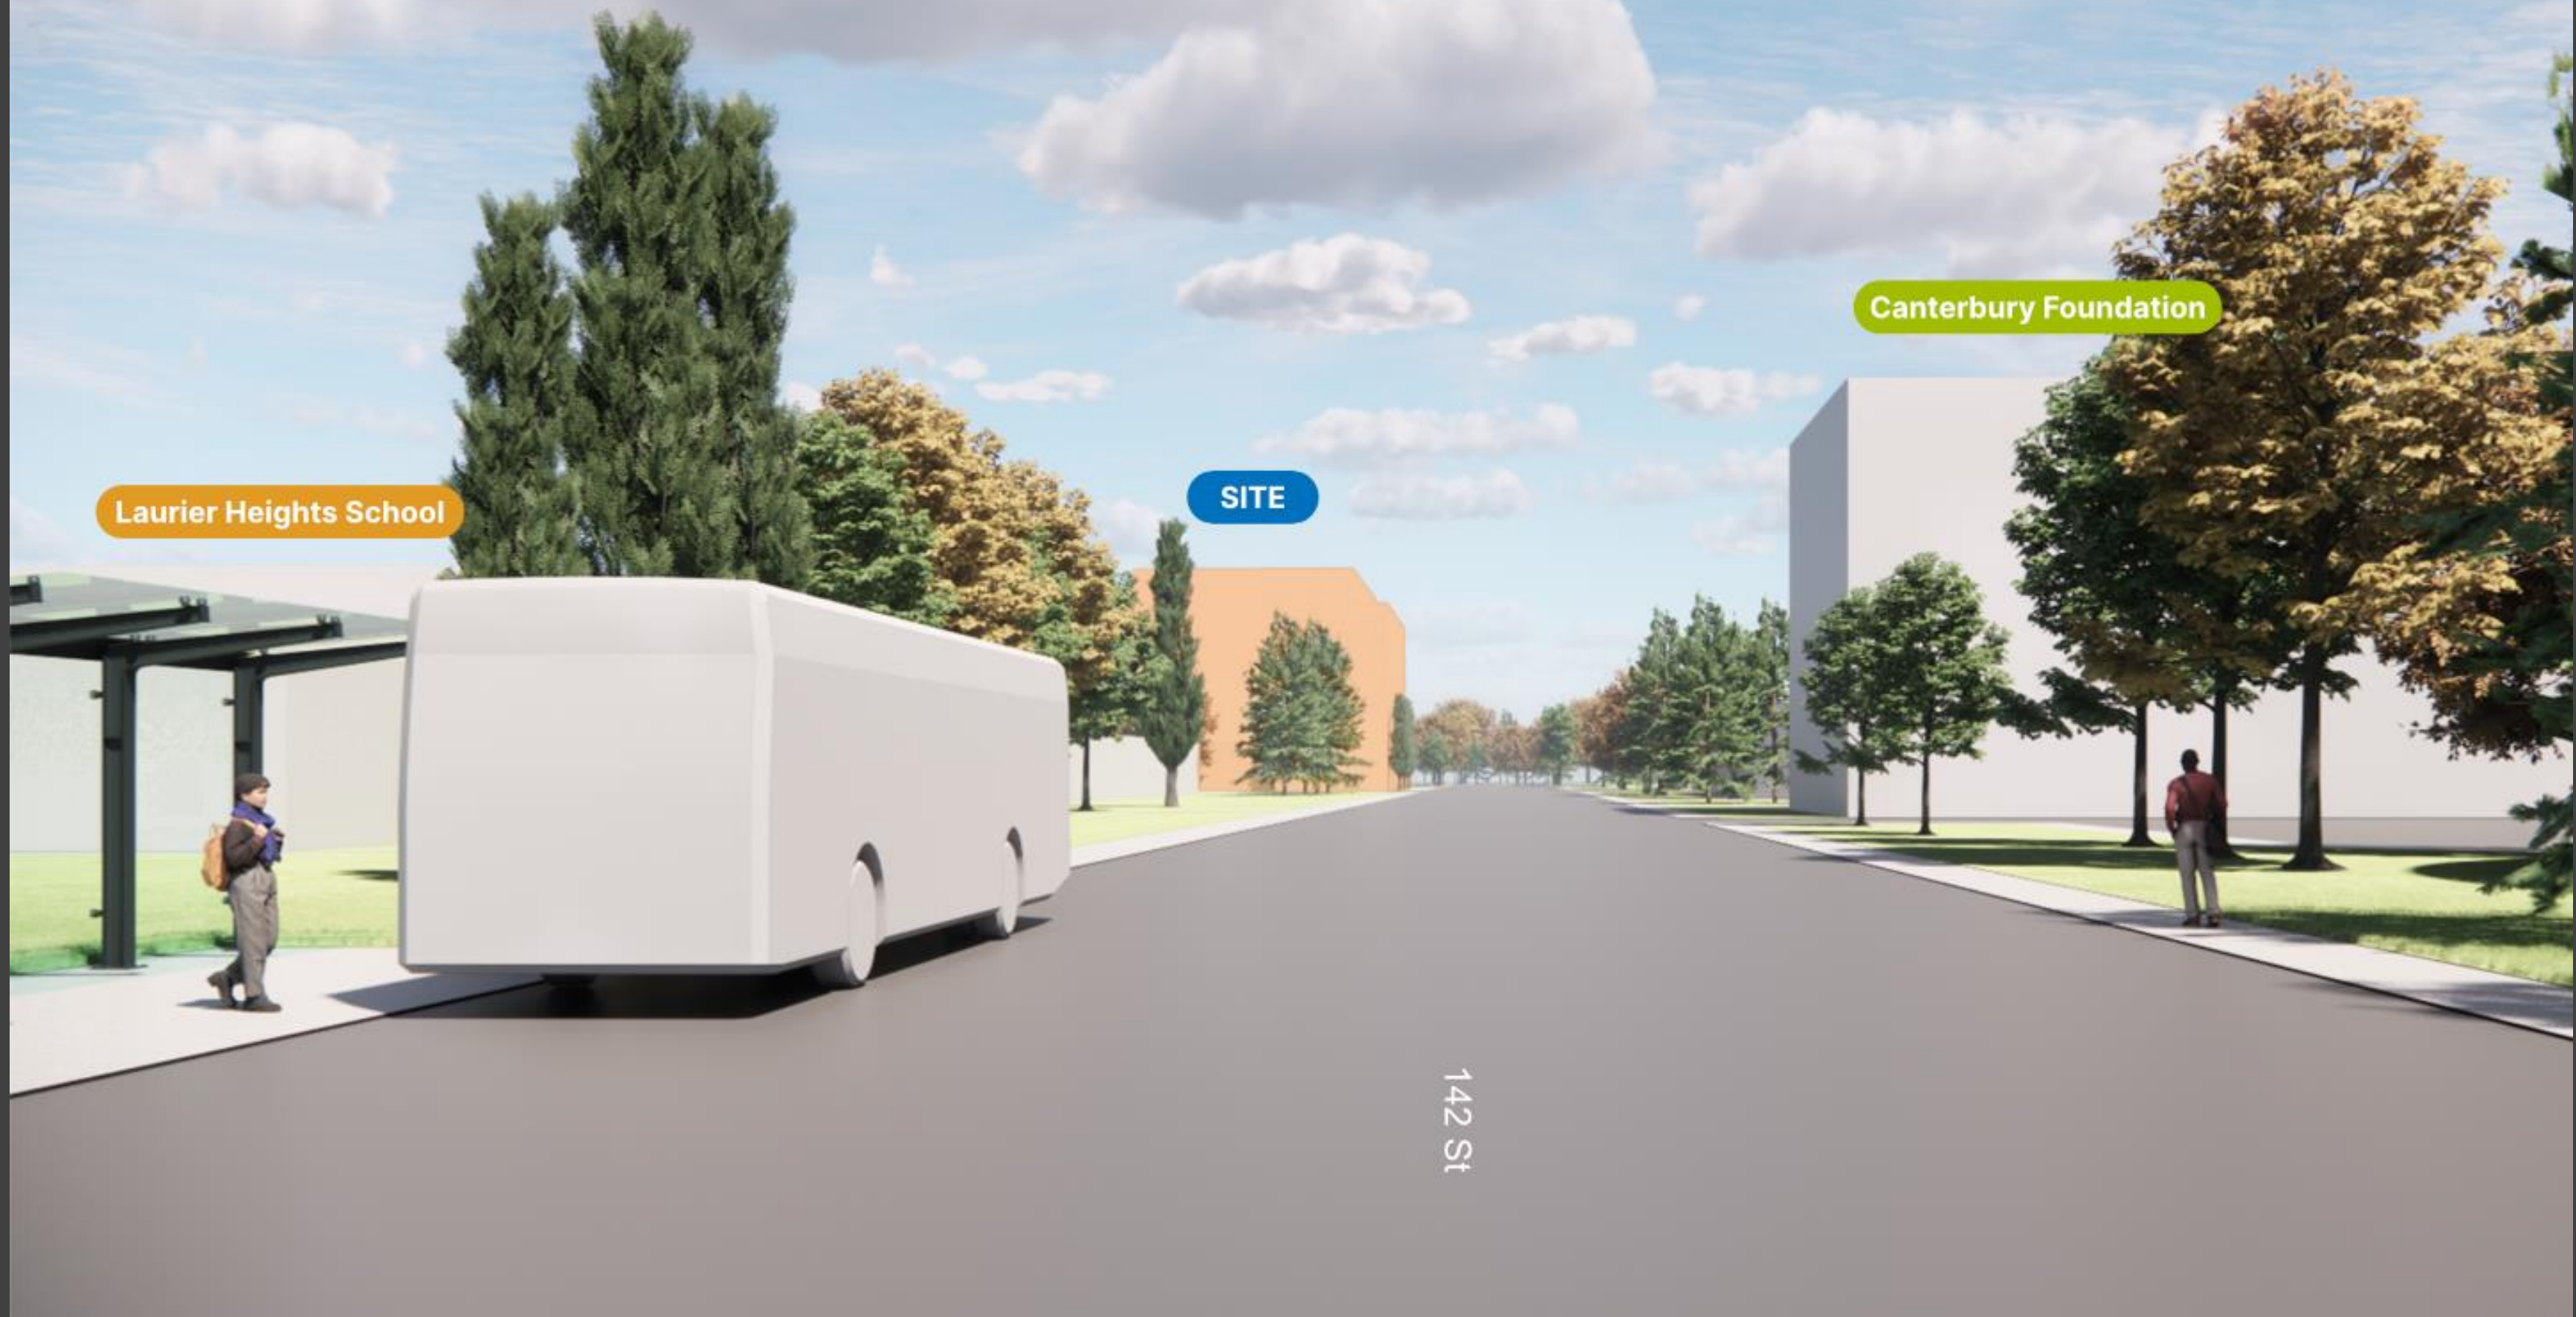

Beljan

8510 – 142 Street NW

**Laurier Heights
Redevelopment**

Presented By:
Beljan Development

Beijan

Area Context

View Looking East (aerial)

View Looking West (aerial)

View Looking North (aerial)

View Looking North (street level)

Laurier Heights School

SITE

Canterbury Foundation

142 St

View Looking South (aerial)

An aerial photograph of a residential neighborhood. A specific lot is highlighted with a blue dashed line. The lot is located at the corner of a street intersection. To the left of the lot is a large, multi-story building with a flat roof and a parking lot containing several cars. The surrounding area consists of smaller houses and trees. The overall scene is in grayscale, except for the blue dashed line and the teal overlay on the left.