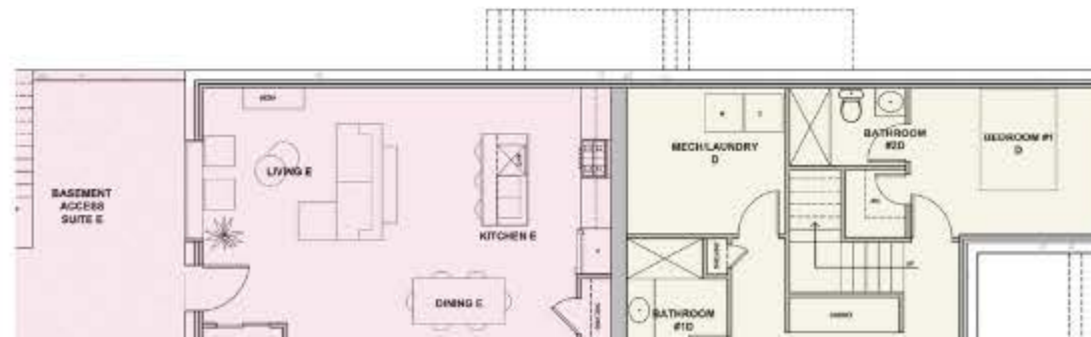

We love infill! Let's build together...

THE FALCON | Type: Five-Plex | Bedrooms: 11 | Baths: 10 | Width: 34'-0" | Depth: 66'-6" | Designed for a 44'x140' lot

11039