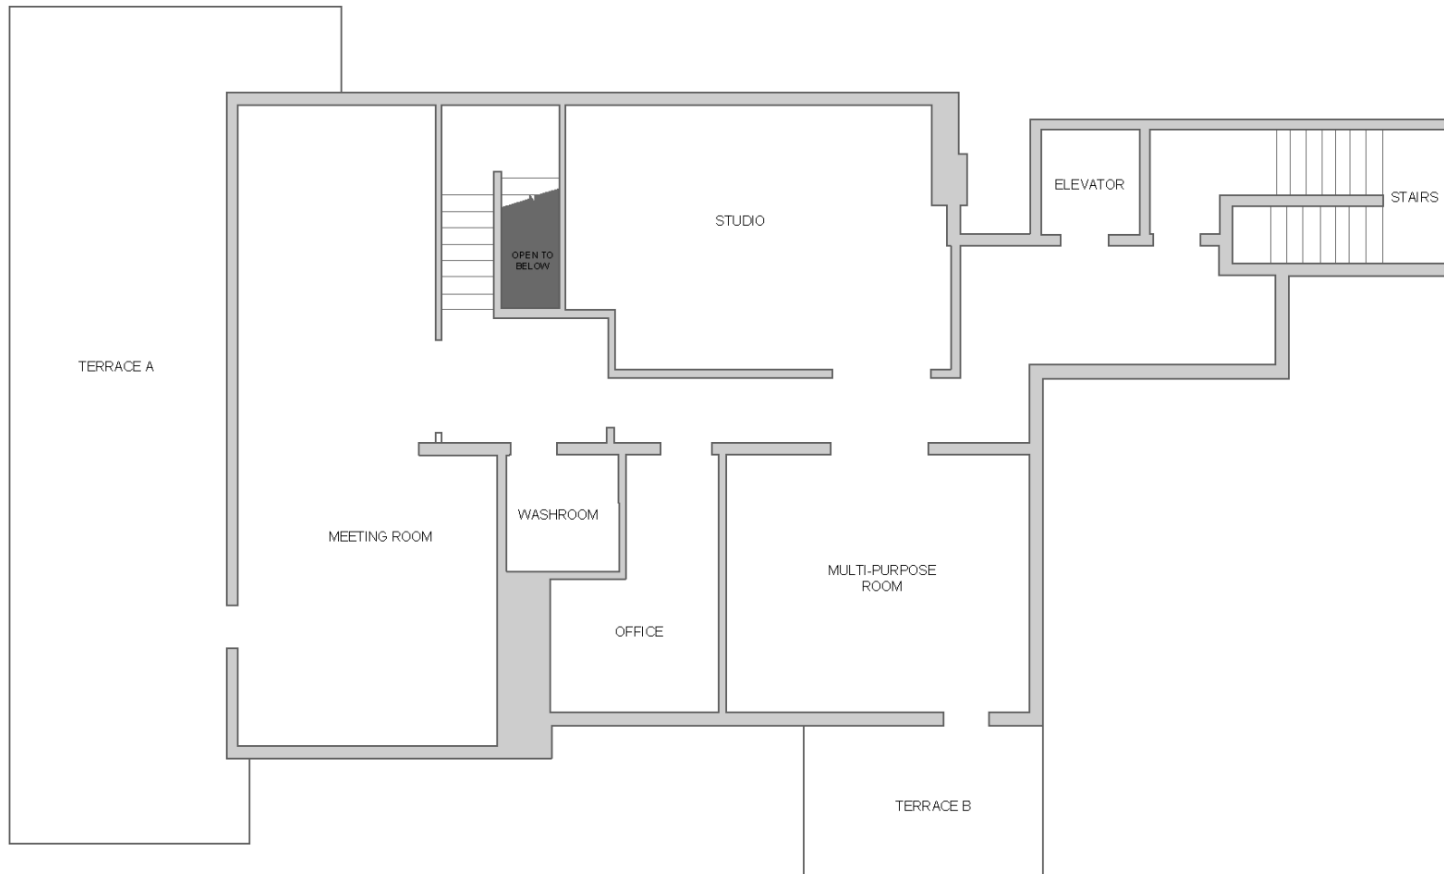

Yorath House Floor Plan

**Yorath House Map - Main Floor**  
13110 Buena Vista Road, Edmonton, AB

**Yorath House Map - Second Floor**  
13110 Buena Vista Road, Edmonton, AB

 **Yorath House Map - Basement**  
13110 Buena Vista Road, Edmonton, AB