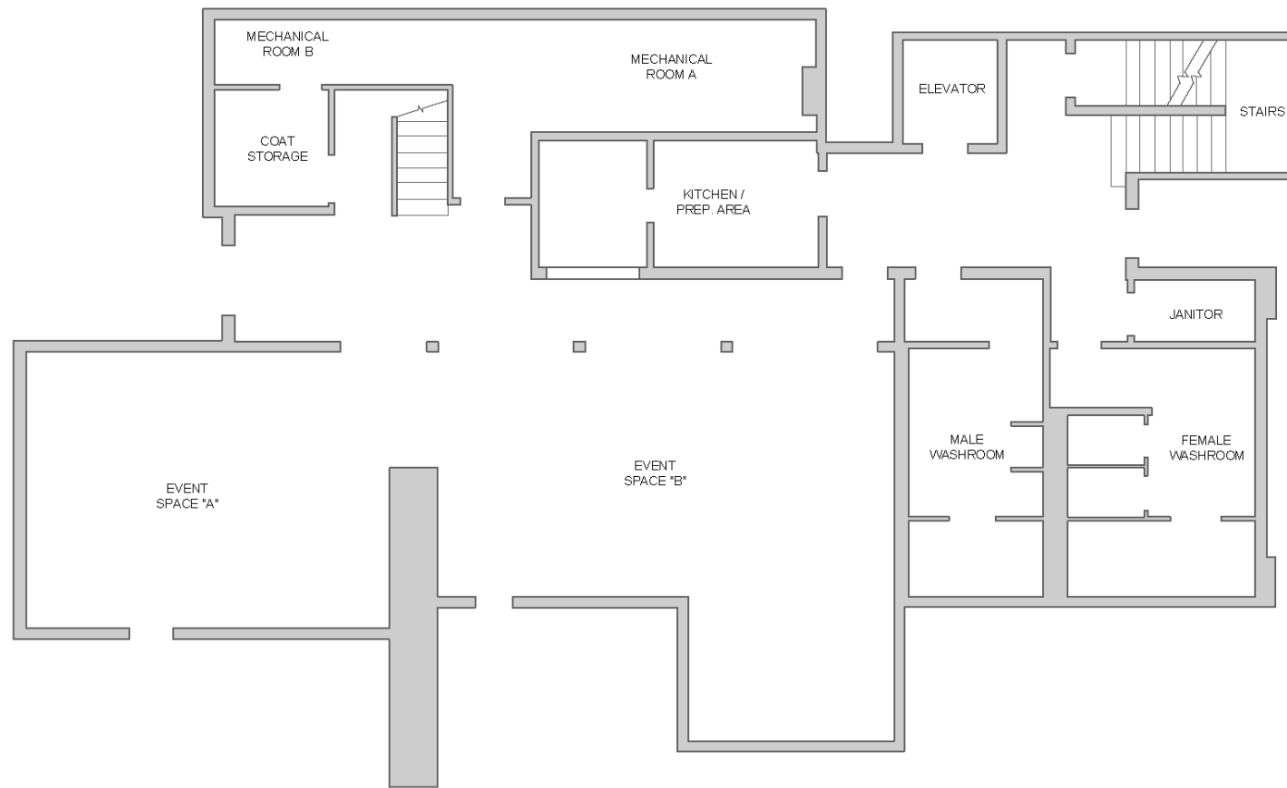

Yorath House Floor Plan

**Yorath House Map - Main Floor**  
13110 Buena Vista Road, Edmonton, AB

**Yorath House Map - Second Floor**  
13110 Buena Vista Road, Edmonton, AB

 **Yorath House Map - Basement**  
13110 Buena Vista Road, Edmonton, AB