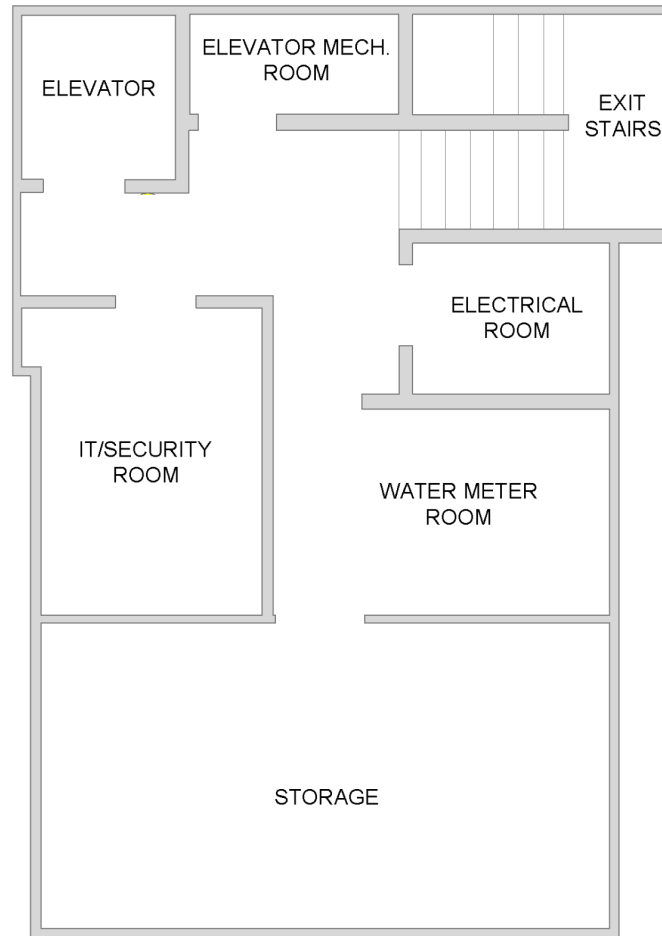

Yorath House Floor Plan

**Yorath House Map - Main Floor**  
13110 Buena Vista Road, Edmonton, AB

**Yorath House Map - Second Floor**  
13110 Buena Vista Road, Edmonton, AB

 **Yorath House Map - Basement**  
13110 Buena Vista Road, Edmonton, AB