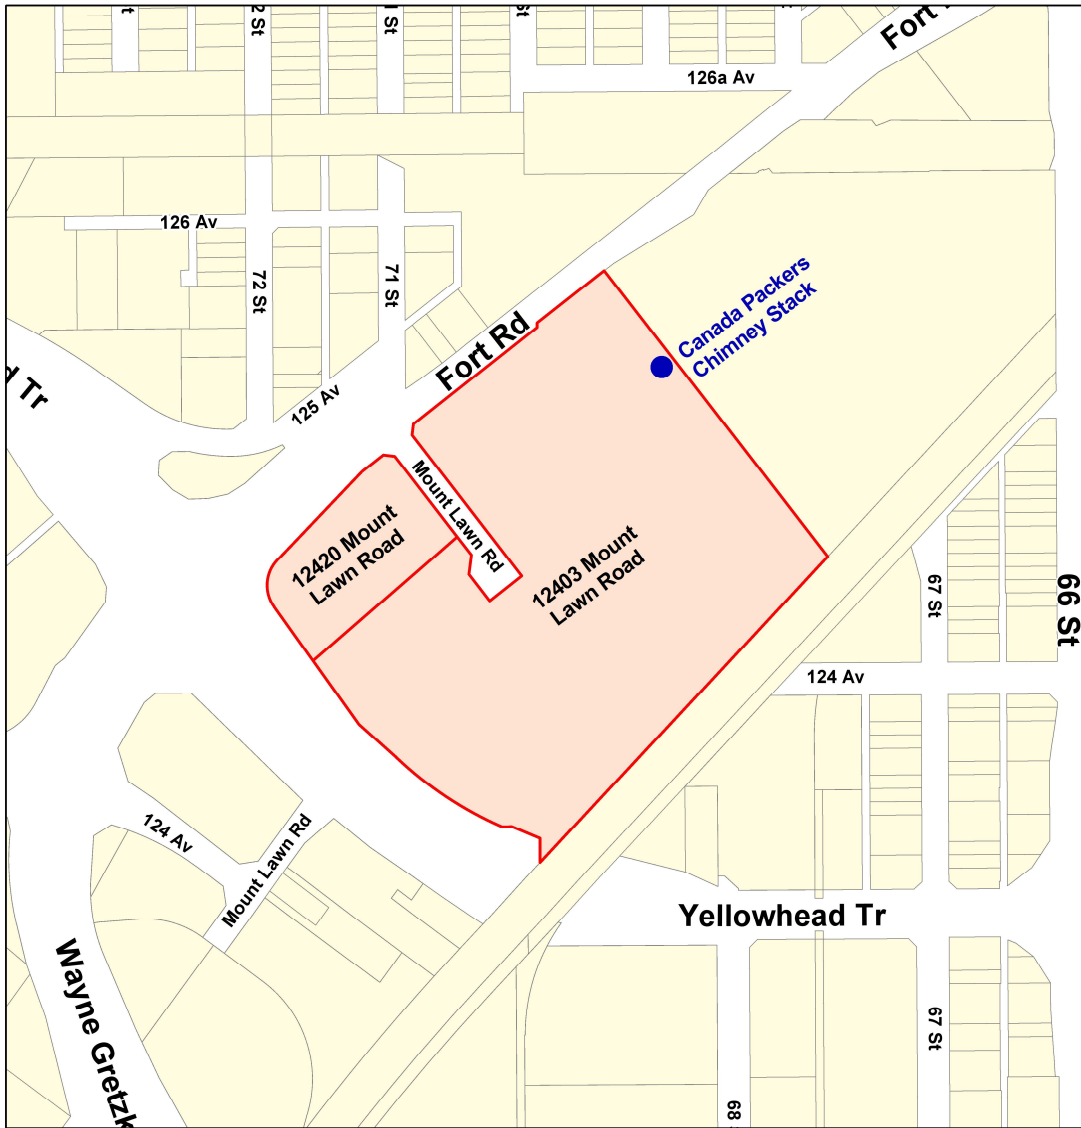

Location Map of the Canada Packers Chimney Stack

**12403 Mount Lawn Road NW
Plan 152 0512, Block 1 Lot 1B**