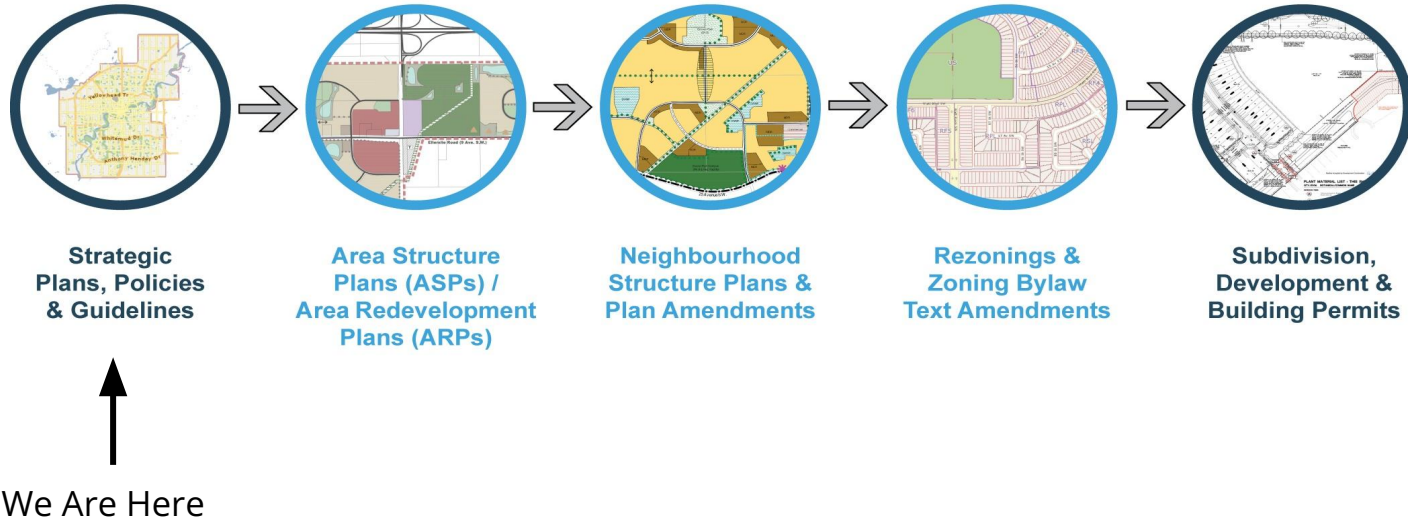

Urban Planning and Economy

Edmonton

Kettle Lakes Neighbourhood Structure Plan Council Authorization

Andrew McLellan, Senior Planner, Planning Coordination
edmonton.ca/rezoningapplications

Plan Area Context

Planning and Development Process

Next Steps - Application Analysis

- Technical Review
- Public Engagement
- Alignment with policy

Questions and Thank You

Andrew McLellan, Senior Planner, Planning Coordination
edmonton.ca/rezoningapplications