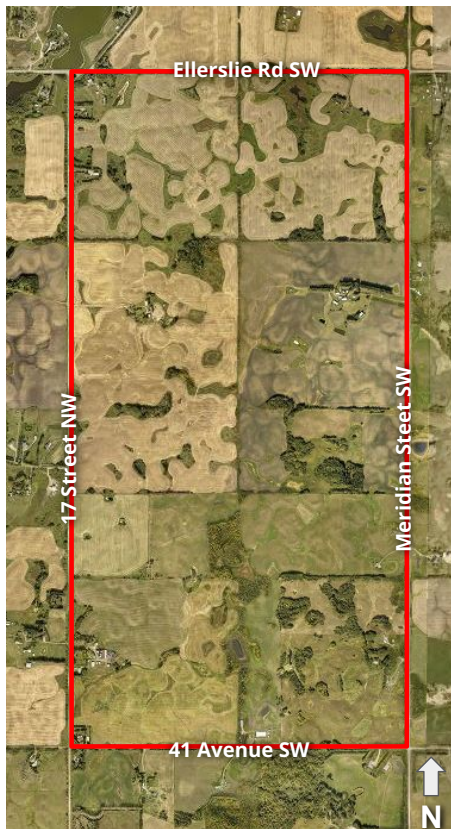

Urban Planning and Economy

Edmonton

Kettle Lakes Neighbourhood Structure Plan Council Authorization

Andrew McLellan, Senior Planner, Planning Coordination
edmonton.ca/rezoningapplications

Plan Area Context

Edmonton