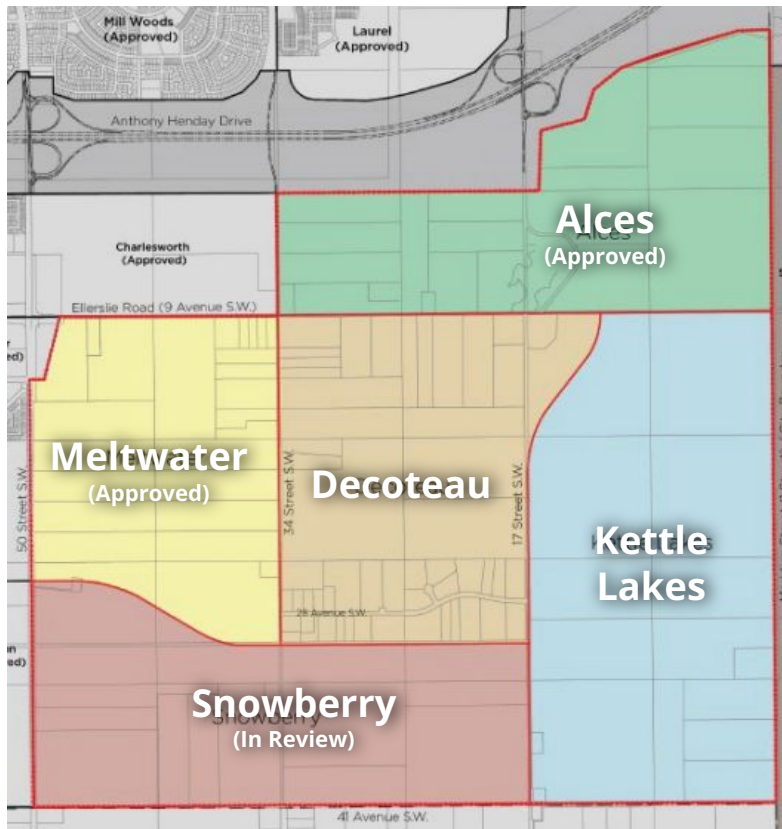

Urban Planning and Economy

Edmonton

Kettle Lakes Neighbourhood Structure Plan Council Authorization

Andrew McLellan, Senior Planner, Planning Coordination
edmonton.ca/rezoningapplications

Plan Area Context

Planning and Development Process

Next Steps - Application Analysis

- Technical Review
- Public Engagement
- Alignment with policy

Questions and Thank You

Andrew McLellan, Senior Planner, Planning Coordination
edmonton.ca/rezoningapplications

Edmonton