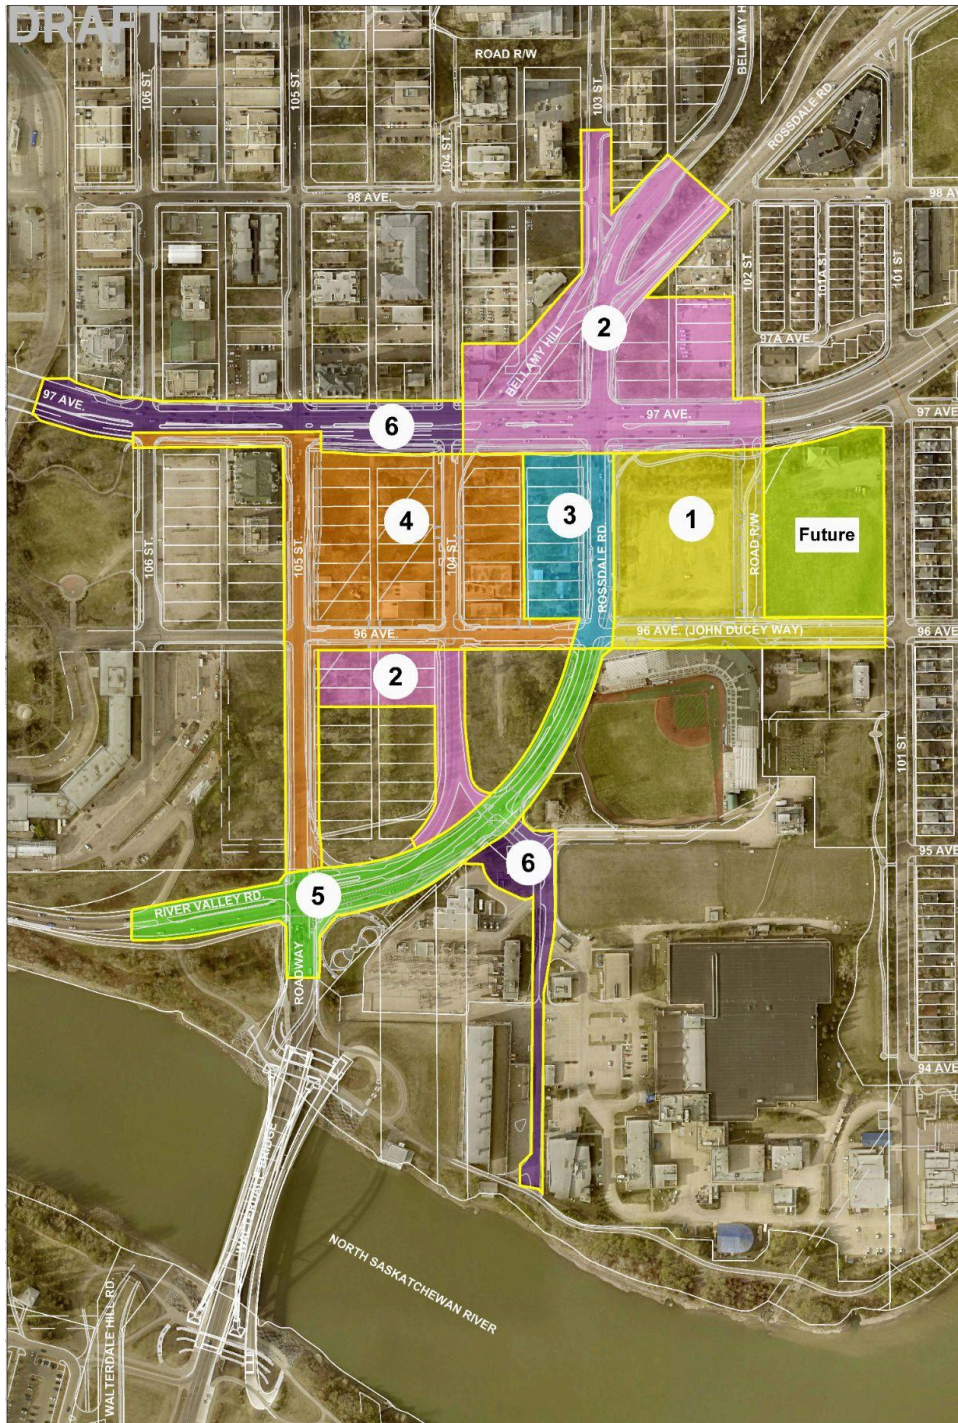

River Crossing Community Redevelopment Phasing Plan

RIVER CROSSING
Construction Staging Plan
LAND DEVELOPMENT PLANNING

Legal Description

FINANCIAL & CORPORATE SERVICES
REAL ESTATE
DATE: August 21, 2025
DRAWN BY: YL
SCALE: 1:3000