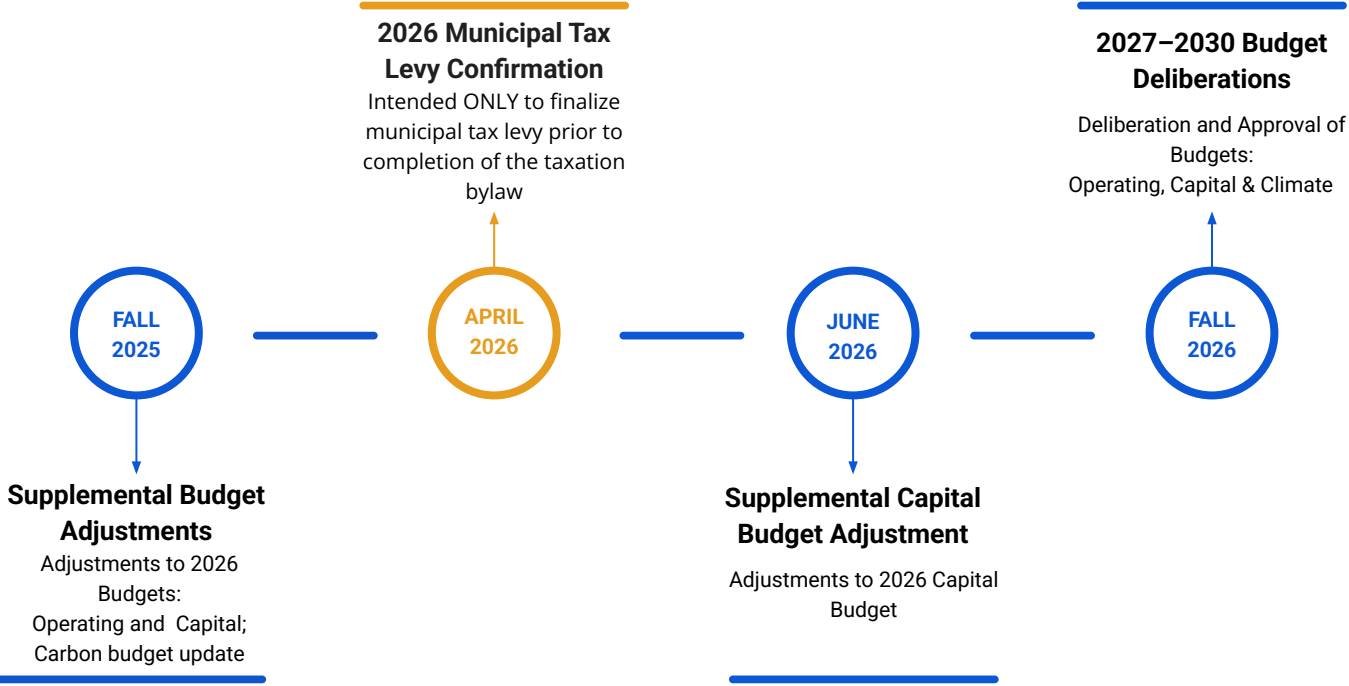

Expenses

User Fees Revenue

Assessment Growth

Tax Levy % Required

Revenues

Timeline: Multi-Year Budgeting

2026 Proposed Adjustments

Incremental Net Tax Levy Impact	2026	
Approved Tax Increase (Fall 2025 SOBA)		6.9%
	<i>\$ millions</i>	<i>Tax change (%)</i>
Changes to economic forecasts	(9.0)	(0.4)
External Factors/Changes to Legislation	12.3	0.5
Adjustments to Financial Strategies	(3.3)	(0.1)
Recommendations in Spring TLC	0.0	0.0%
Spring 2026 TLC Proposed Tax Levy Increase		6.9%