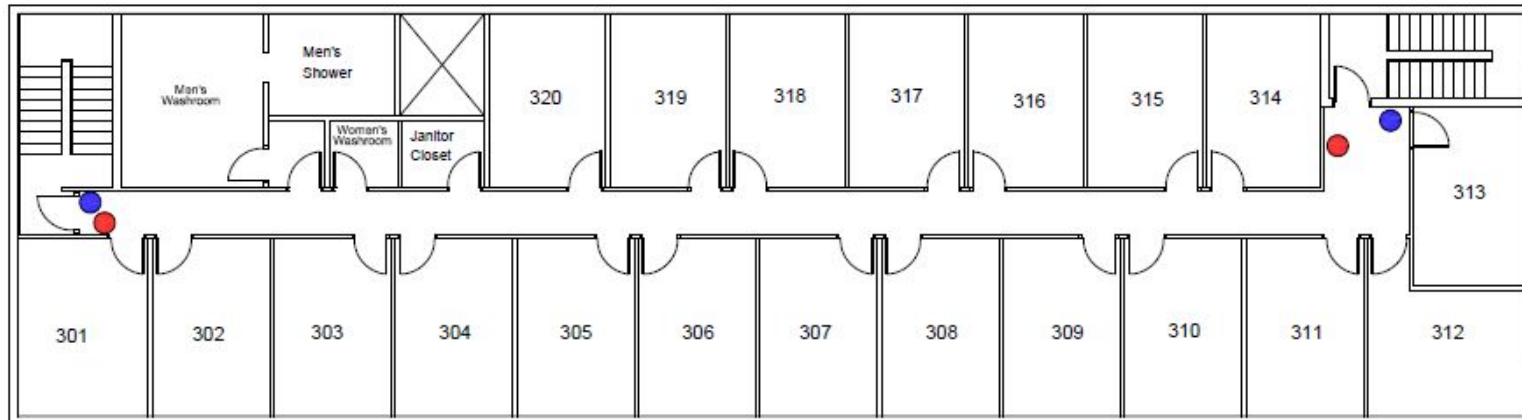

Exhibition Lands Former Dormitory Building Maps and Photos  
Location Context Map

Lease Site and Building Area (Total Area = 0.16 ha)

Floor Plan

BASEMENT

MAIN FLOOR

2ND FLOOR

3RD FLOOR

Exterior Photos