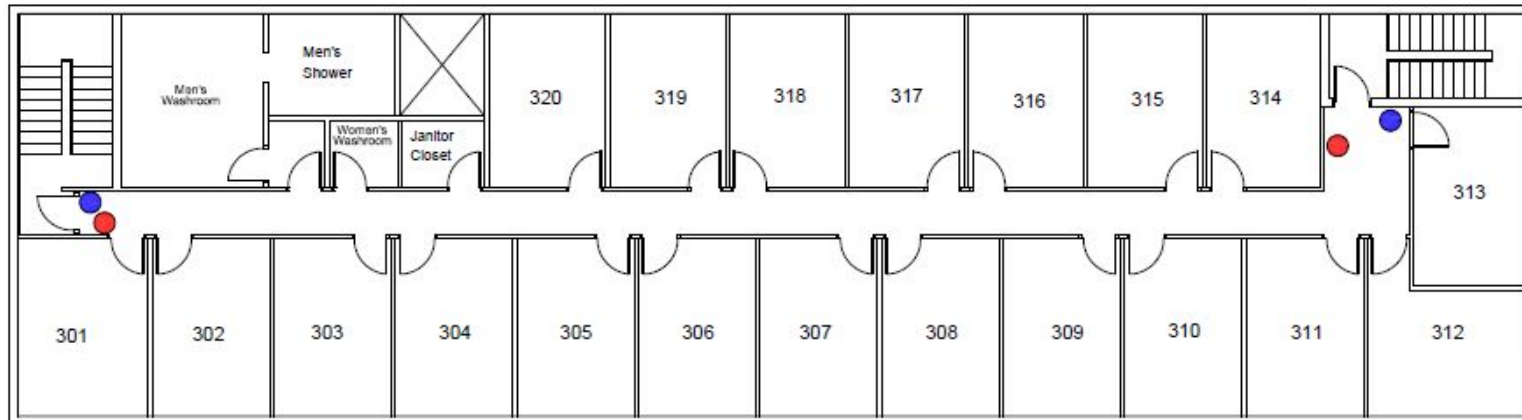

Exhibition Lands Former Dormitory Building Maps and Photos
Location Context Map

Lease Site and Building Area (Total Area = 0.16 ha)

Floor Plan

BASEMENT

MAIN FLOOR

2ND FLOOR

3RD FLOOR

Exterior Photos

Interior Photos