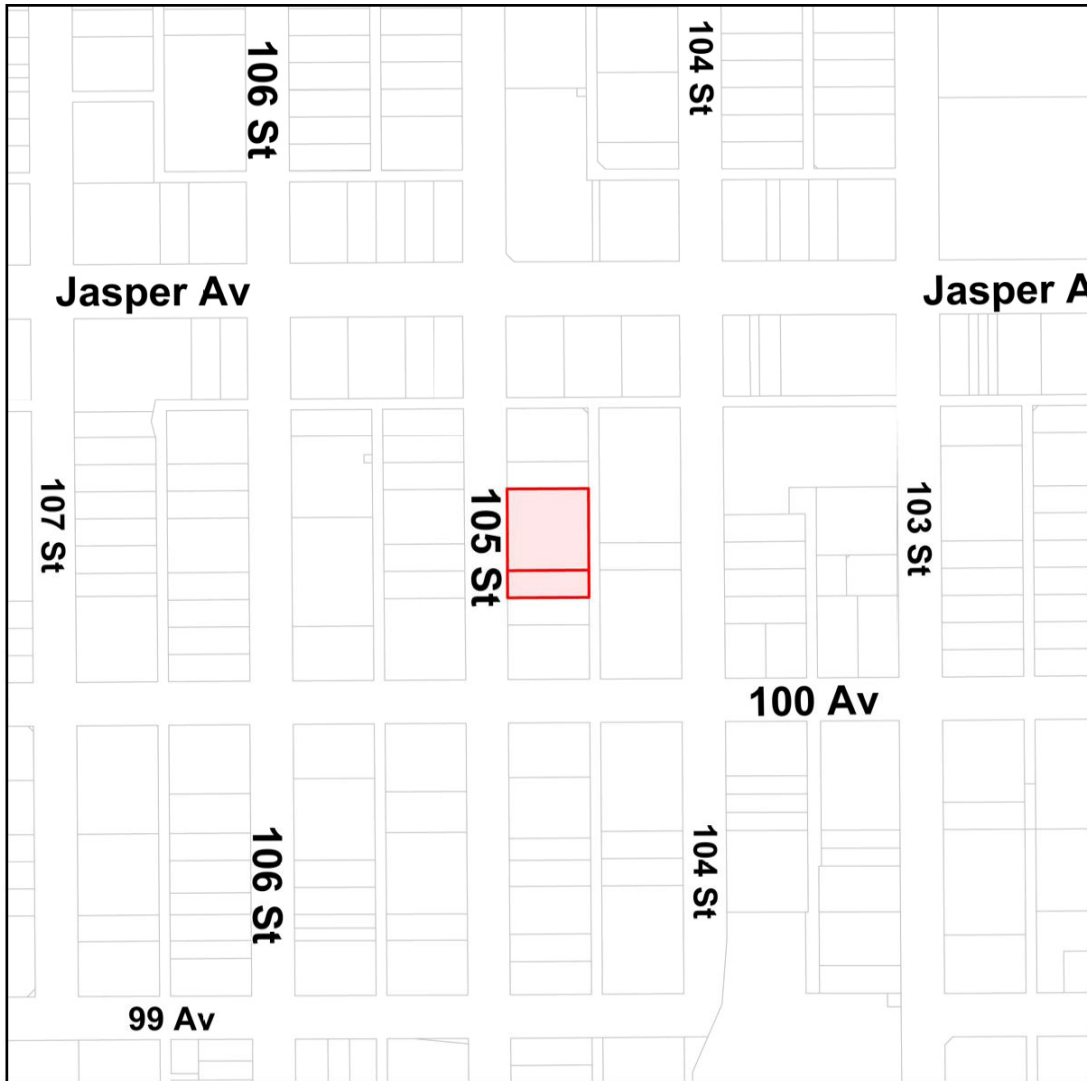

Location of the First Presbyterian Church

First Presbyterian Church
10025 105 Street NW