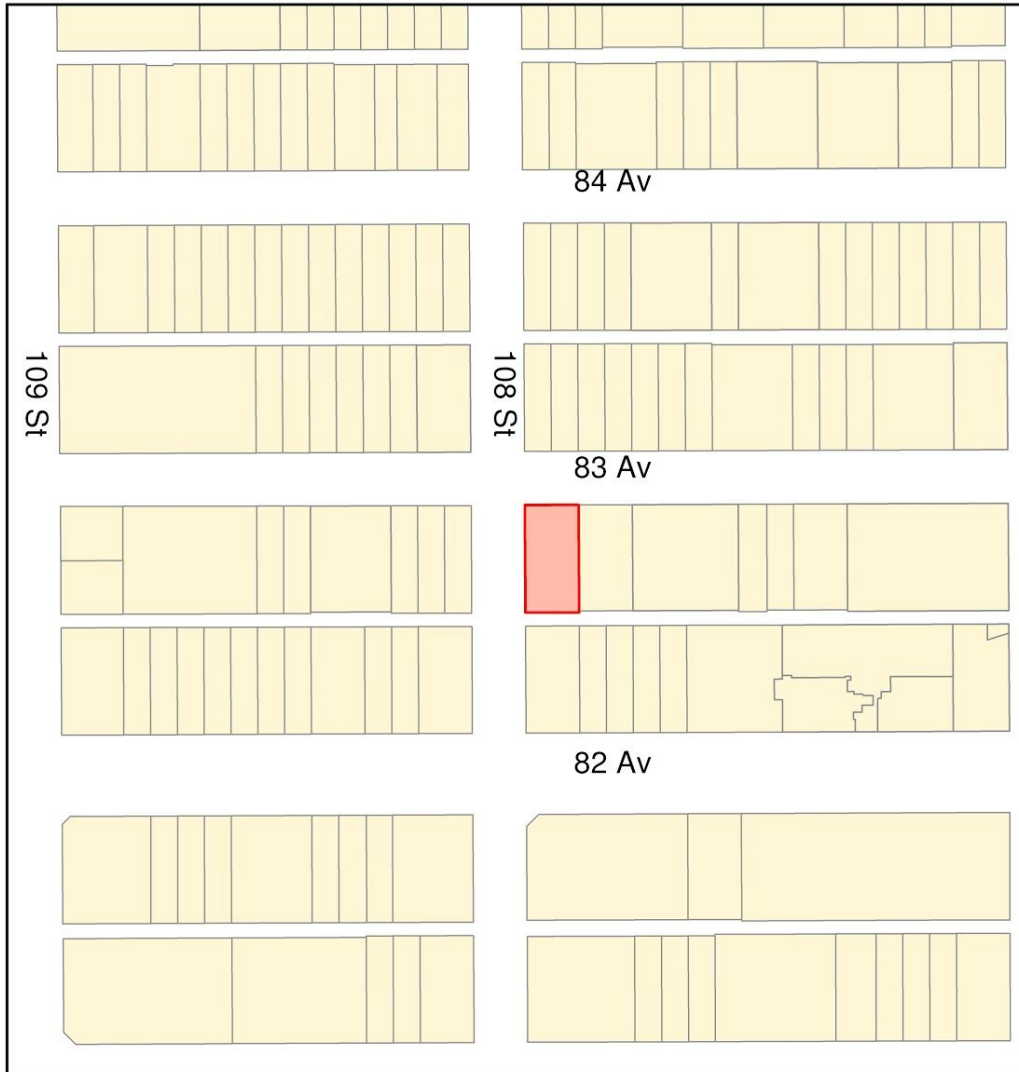

Location Map of Douglas Manor

Location Map

**10757 - 83 AVENUE NW
Douglas Manor**