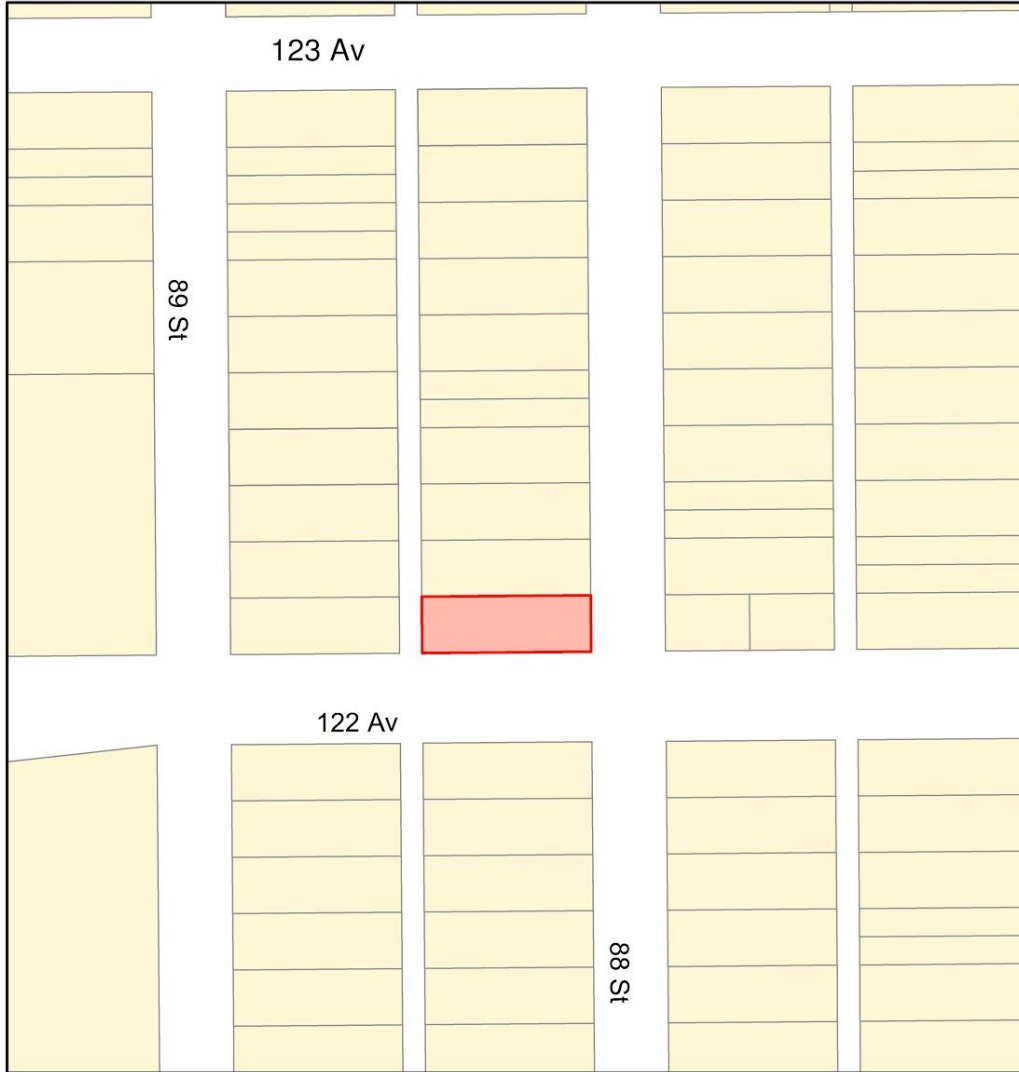

Location Map of Delton Grocery

Location Map

12202 - 88 STREET NW
Delton Grocery