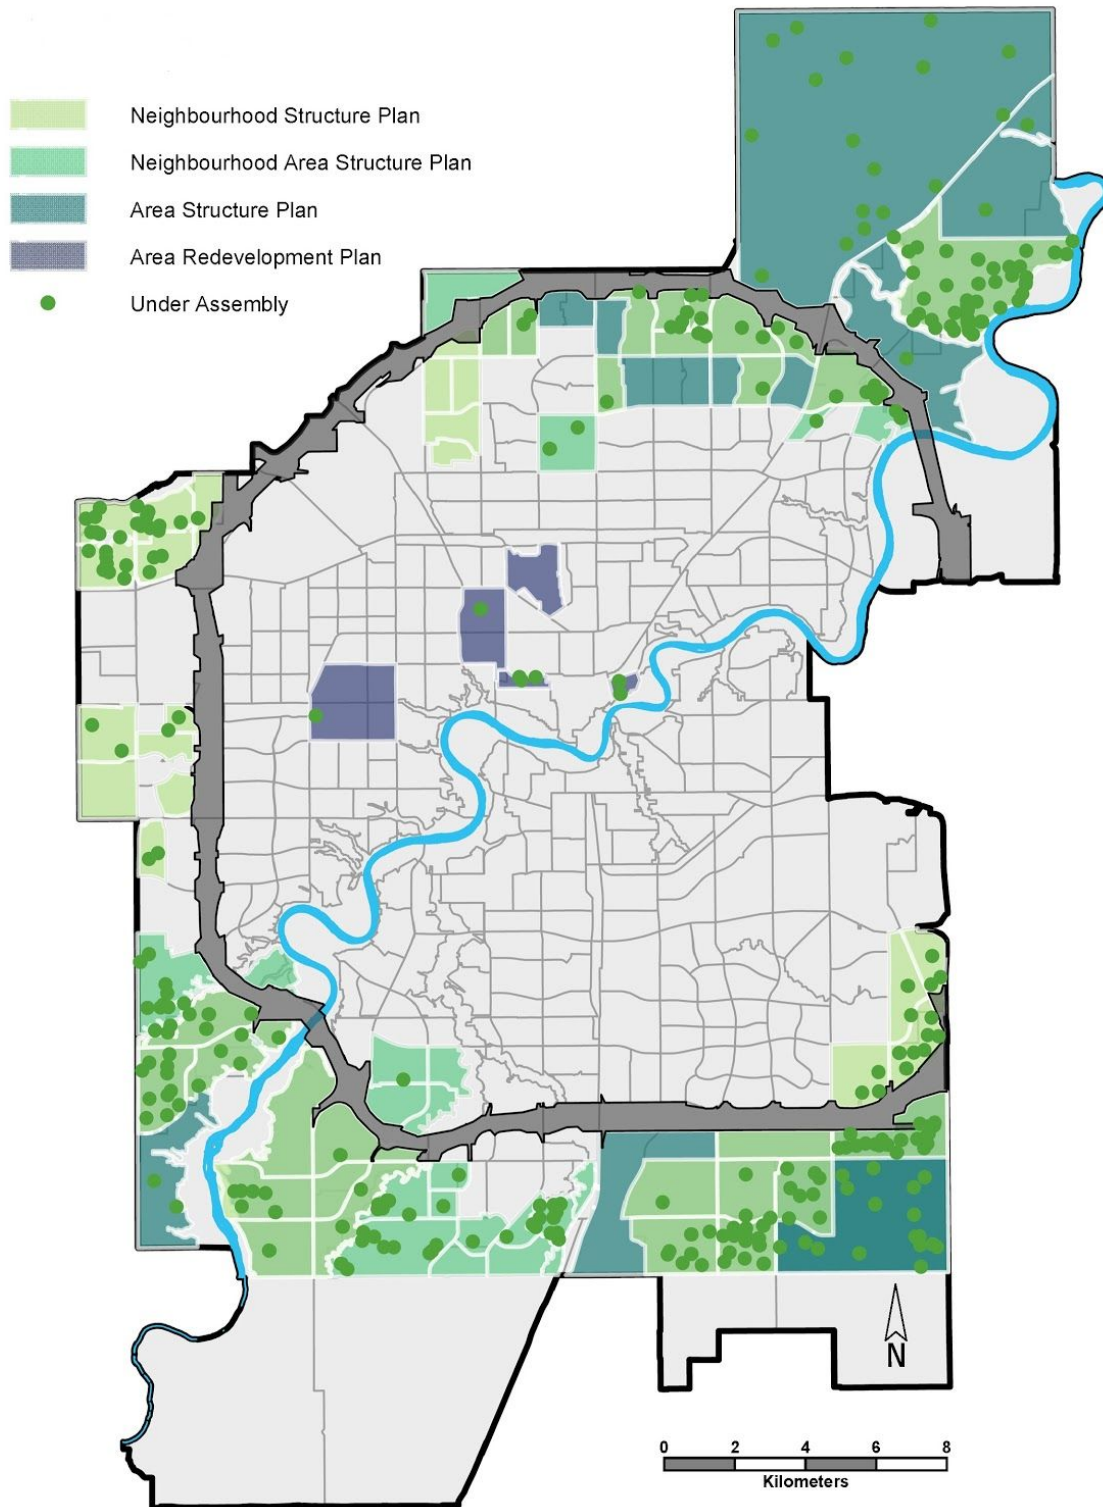

Parks Currently Under Assembly

Ward Number	Neighbourhood or Plan Name	Park Classification (UPMP)	Approx Park Size (Hectares)
Ward 1	GLENWOOD	URBAN VILLAGE	3.5
	HAWKS RIDGE	POCKET PARK	1.44
	HAWKS RIDGE	POCKET PARK	0.34
	HAWKS RIDGE	POCKET PARK	1.05
	HAWKS RIDGE	POCKET PARK	0.15
	HAWKS RIDGE	POCKET PARK	0.25
	HAWKS RIDGE	GREENWAY	0.28
	KINGLET GARDENS	SCHOOL COMMUNITY	7
	KINGLET GARDENS	POCKET PARK	0.83
	KINGLET GARDENS	POCKET PARK	0.5
	KINGLET GARDENS	POCKET PARK	0.5
	KINGLET GARDENS	POCKET PARK	0.44
	KINGLET GARDENS	NATURAL AREA	0.58
	KINGLET GARDENS	NATURAL AREA	1.47
	KINGLET GARDENS	GREENWAY	0.56
	KINGLET GARDENS	GREENWAY	0.11
	PINTAIL LANDING	SCHOOL COMMUNITY	9.3
	PINTAIL LANDING	NATURAL AREA	1.73
	PINTAIL LANDING	NATURAL AREA	1.37
	STARLING	SCHOOL COMMUNITY	8

Attachment 1

	STEWART GREENS	URBAN VILLAGE	4
	TRUMPETER	POCKET PARK	0.34
	TRUMPETER	POCKET PARK	0.07
	TRUMPETER	POCKET PARK	0.38
	TRUMPETER	POCKET PARK	0.6
	TRUMPETER	POCKET PARK	0.79
	TRUMPETER	GREENWAY	0.23
	TRUMPETER	GREENWAY	0.31
	TRUMPETER	POCKET PARK	0.66
	TRUMPETER	GREENWAY	0.34
Ward 2	GRIESBACH	SCHOOL COMMUNITY	6
	GRIESBACH	POCKET PARK	1
	INGLEWOOD	POCKET PARK	0.4
Ward 3	CANOSSA	SCHOOL COMMUNITY	8.5
	CANOSSA	POCKET PARK	0.5
	CRYSTALLINA NERA EAST	SCHOOL COMMUNITY	5.54
	CRYSTALLINA NERA EAST	POCKET PARK	0.5
	CRYSTALLINA NERA EAST	POCKET PARK	0.12
	CRYSTALLINA NERA WEST	GREENWAY	0.15
	CRYSTALLINA NERA WEST	GREENWAY	0.46
	CRYSTALLINA NERA WEST	SCHOOL COMMUNITY	9.36
	CRYSTALLINA NERA WEST	GREENWAY	0.22
	EAUX CLAIRES	POCKET PARK	0.5
	KLARVATTEN	POCKET PARK	0.4