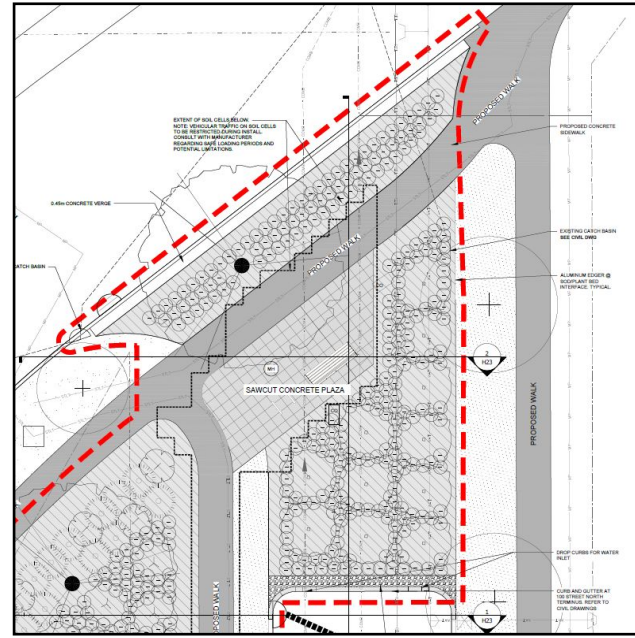

1 3.16 - Strathcona

3.16 - Strathcona

91 Ave.

Saskatchewan Dr.

91 Ave.

Road Closure

Saskatchewan Dr.

100 St

90 Ave.

Aerial Image captured May 2019

3 3.16 - Strathcona

4 3.16 - Strathcona

DETAIL LEGEND

-  SIDEWALK RECONSTRUCTION
-  NEW SIDEWALK CONSTRUCTION (NO LOCAL IMPROVEMENT)
-  NEW SHARED USE PATH
-  NEW RAISED BIKE LANE
-  ROAD RENEWAL
-  LANDSCAPING
-  EXISTING TREE
-  EXISTING TREE TO BE REMOVED OR RELOCATED
-  EXISTING PEDESTRIAN FLASHING SIGNAL
-  NEW ONE-WAY ROAD
-  NEW FULL TRAFFIC SIGNAL