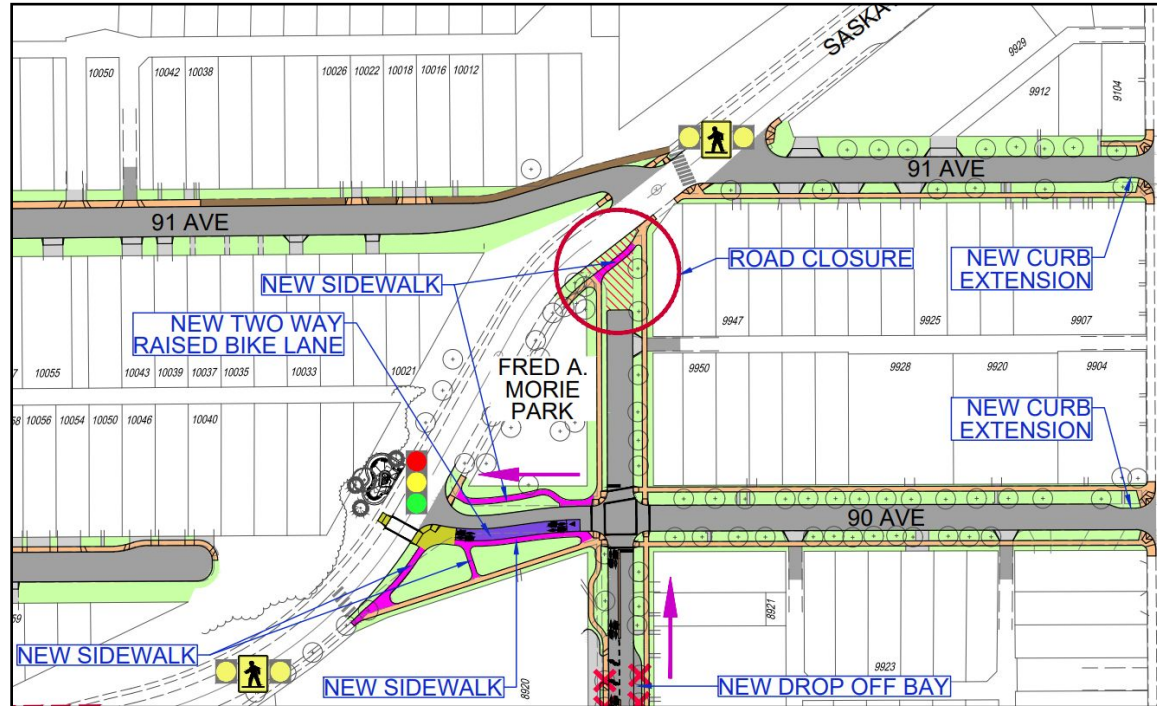

1 3.16 - Strathcona

3.16 - Strathcona

91 Ave.

Saskatchewan Dr.

91 Ave.

Road Closure

Saskatchewan Dr.

100 St

90 Ave.

Aerial Image captured May 2019

3 3.16 - Strathcona

4 3.16 - Strathcona

DETAIL LEGEND

-  SIDEWALK RECONSTRUCTION
-  NEW SIDEWALK CONSTRUCTION (NO LOCAL IMPROVEMENT)
-  NEW SHARED USE PATH
-  NEW RAISED BIKE LANE
-  ROAD RENEWAL
-  LANDSCAPING
-  EXISTING TREE
-  EXISTING TREE TO BE REMOVED OR RELOCATED
-  EXISTING PEDESTRIAN FLASHING SIGNAL
-  NEW ONE-WAY ROAD
-  NEW FULL TRAFFIC SIGNAL

3.16 - Strathcona