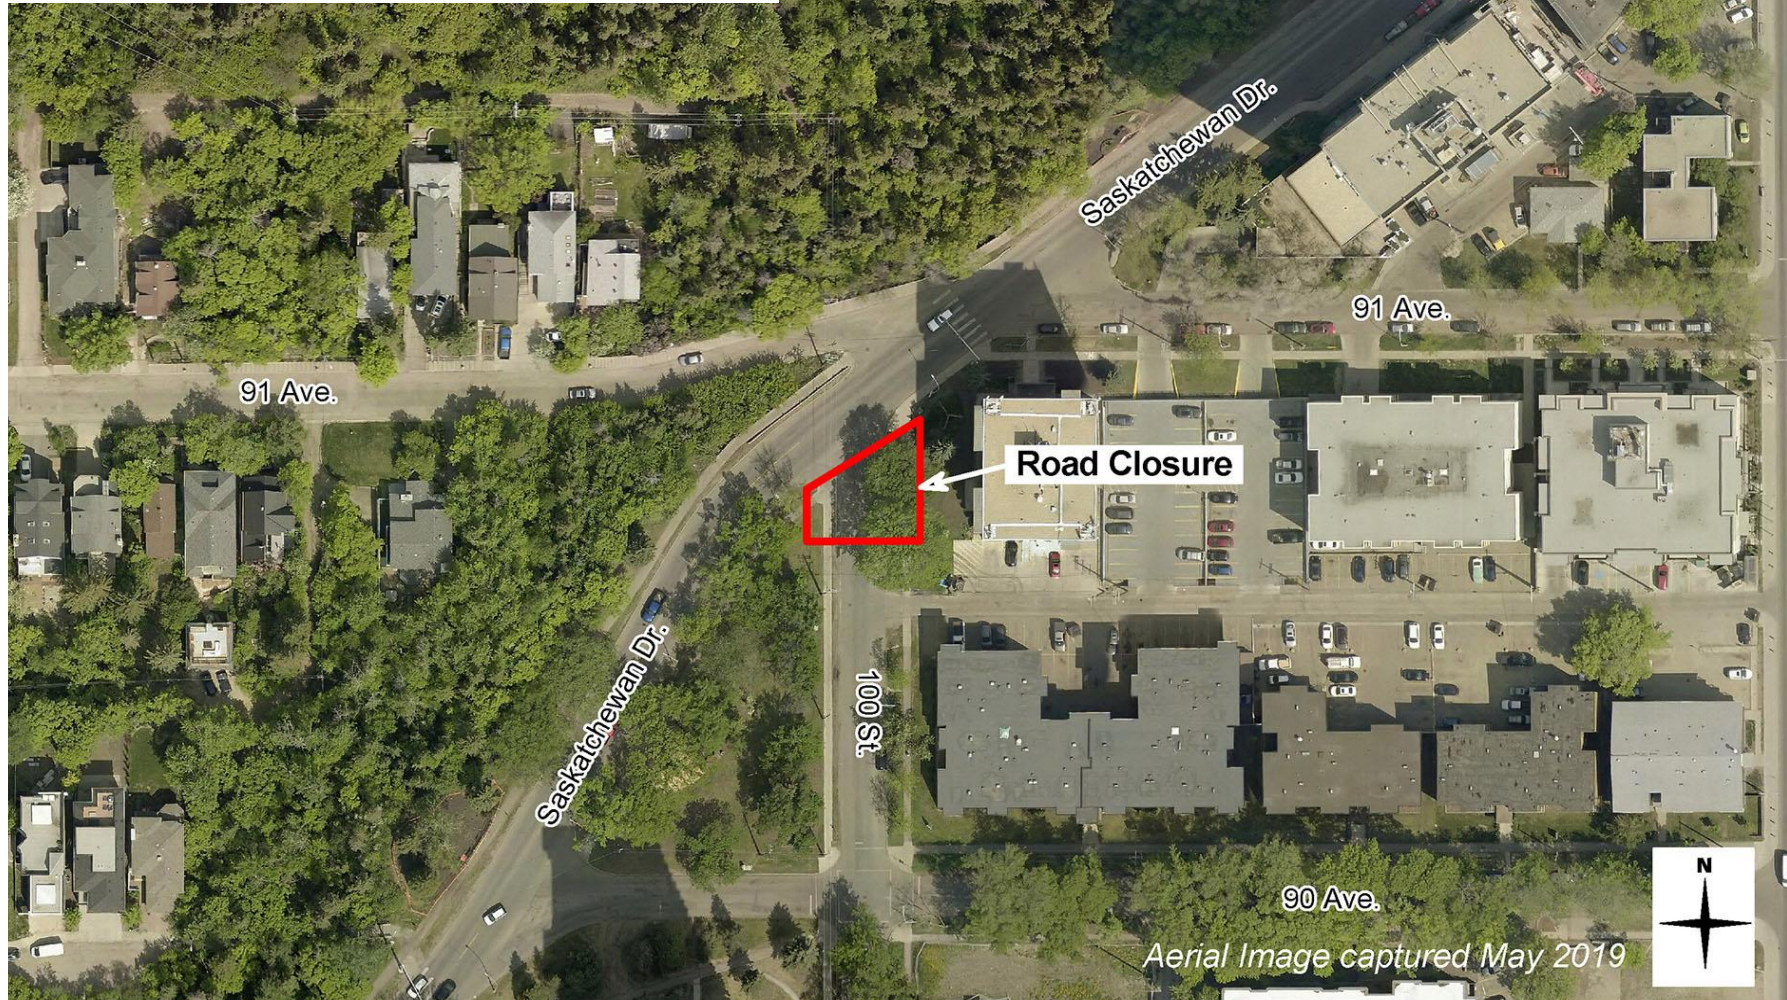

1 3.16 - Strathcona

3.16 - Strathcona

91 Ave.

Saskatchewan Dr.

91 Ave.

Road Closure

Saskatchewan Dr.

100 St

90 Ave.

Aerial Image captured May 2019

3 3.16 - Strathcona

4 3.16 - Strathcona

DETAIL LEGEND

-  SIDEWALK RECONSTRUCTION
-  NEW SIDEWALK CONSTRUCTION (NO LOCAL IMPROVEMENT)
-  NEW SHARED USE PATH
-  NEW RAISED BIKE LANE
-  ROAD RENEWAL
-  LANDSCAPING
-  EXISTING TREE
-  EXISTING TREE TO BE REMOVED OR RELOCATED
-  EXISTING PEDESTRIAN FLASHING SIGNAL
-  NEW ONE-WAY ROAD
-  NEW FULL TRAFFIC SIGNAL