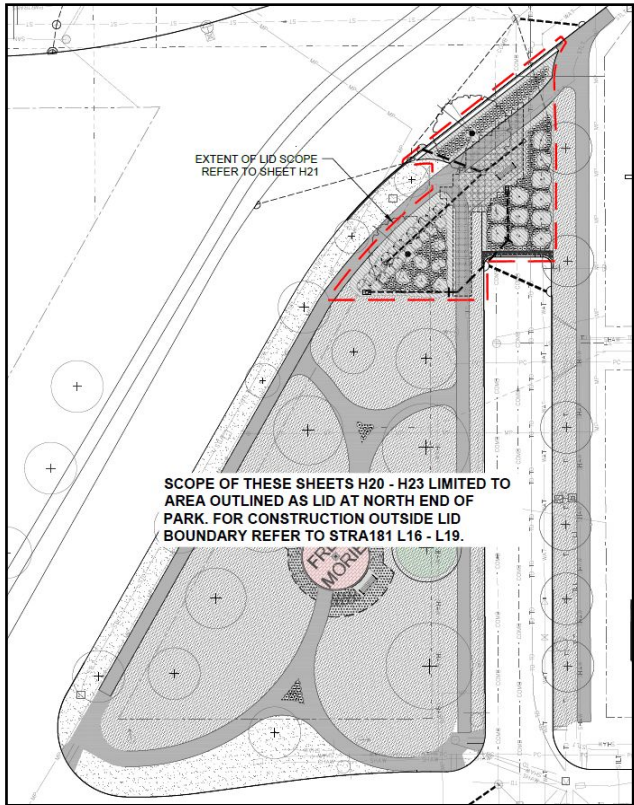

1 3.16 - Strathcona

3.16 - Strathcona

91 Ave.

Saskatchewan Dr.

91 Ave.

Road Closure

Saskatchewan Dr.

100 St

90 Ave.

Aerial Image captured May 2019

3 3.16 - Strathcona

4 3.16 - Strathcona

DETAIL LEGEND

-  SIDEWALK RECONSTRUCTION
-  NEW SIDEWALK CONSTRUCTION (NO LOCAL IMPROVEMENT)
-  NEW SHARED USE PATH
-  NEW RAISED BIKE LANE
-  ROAD RENEWAL
-  LANDSCAPING
-  EXISTING TREE
-  EXISTING TREE TO BE REMOVED OR RELOCATED
-  EXISTING PEDESTRIAN FLASHING SIGNAL
-  NEW ONE-WAY ROAD
-  NEW FULL TRAFFIC SIGNAL