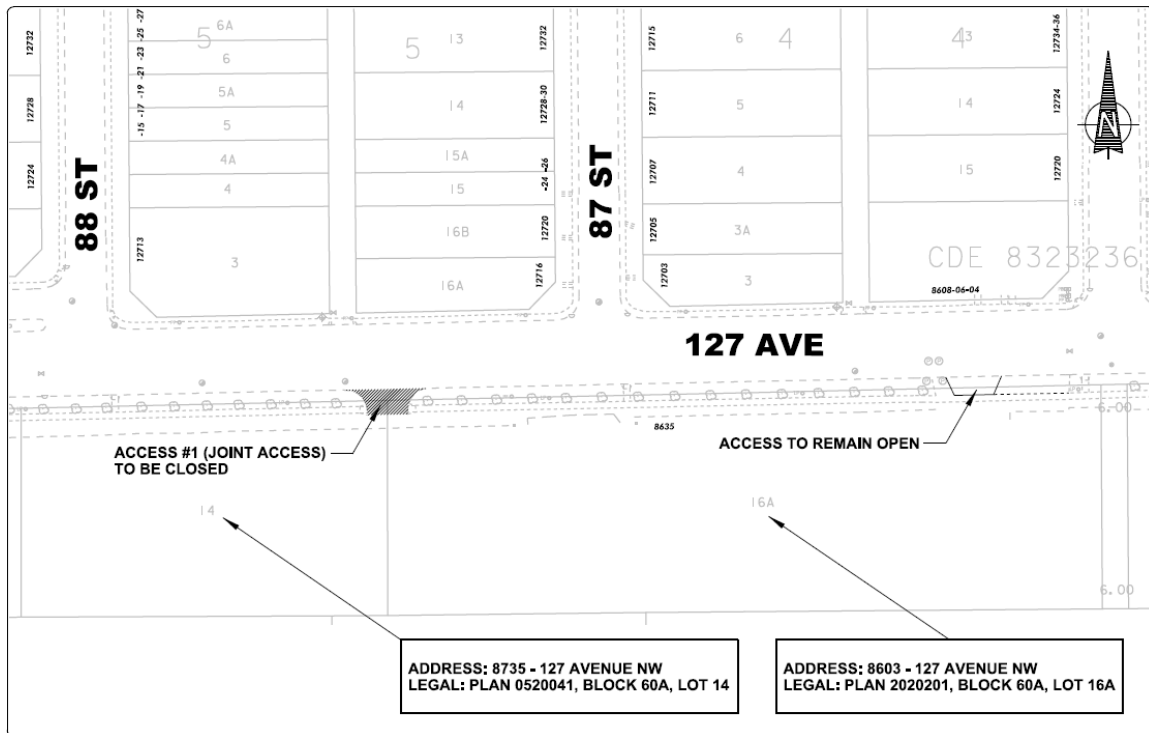

8603 - 127 Avenue and 8735 - 127 Avenue NW Access Closure

Access #1 - Plan View

Source: City of Edmonton

Access #1: Google Street View

Source: Google Street View